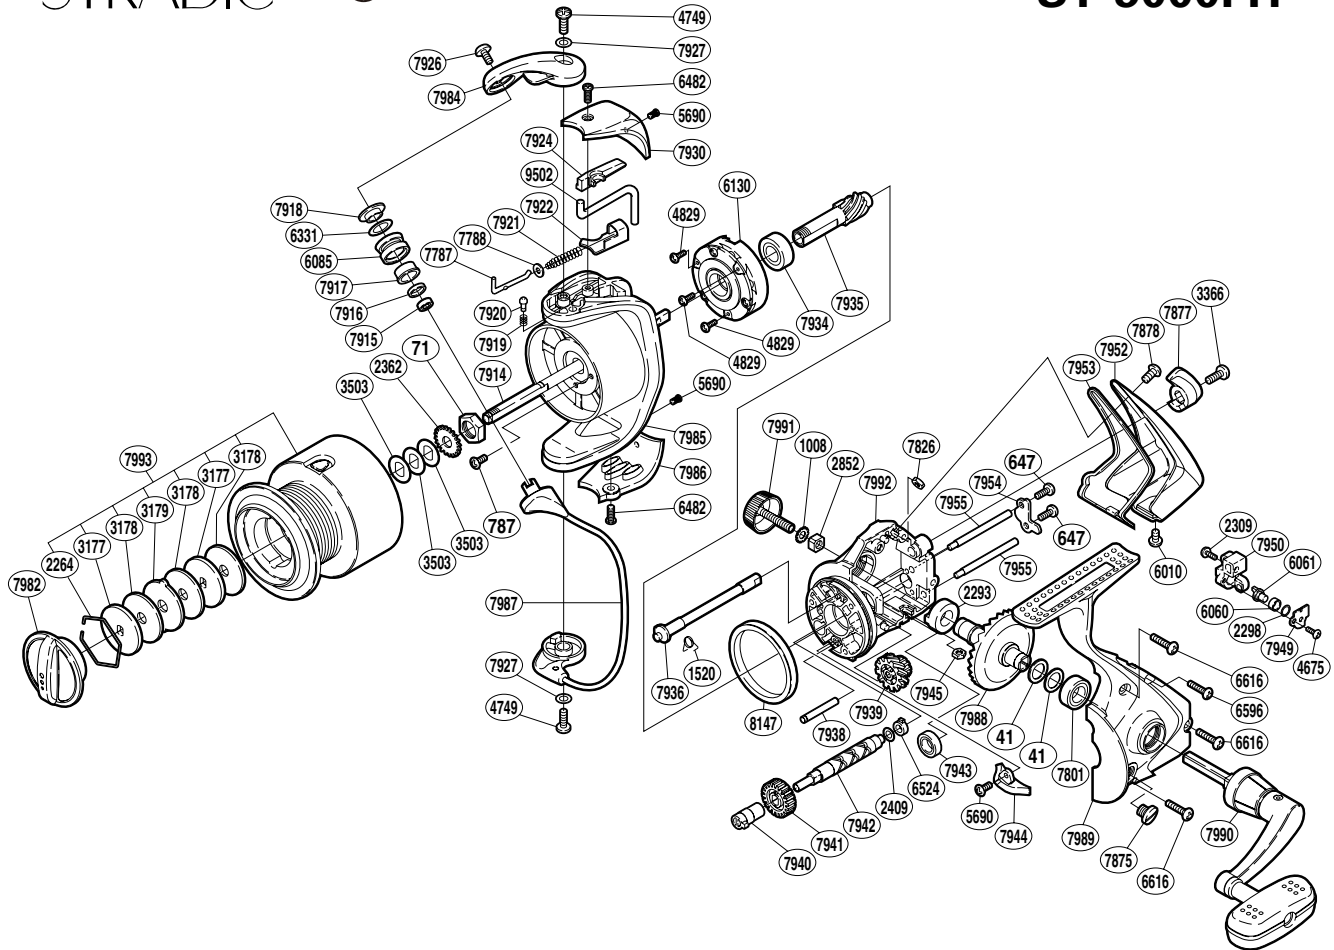

SHIMANO®

STRADIC

ST-5000FH

Part No.	Description	Part No.	Description	Part No.	Description
RD 0041	Drive Gear Washer	RD 6482	Protector Screw (A)	RD 7939	Idle Gear (B)
RD 0071	Rotor Nut	RD 6524	Worm Bushing (rear)	RD 7940	Worm Bushing (front)
RD 0647	Worm Shaft Retainer Screw	RD 6596	Side Cover Screw (small)	RD 7941	Idle Gear
RD 0787	Nut Lock Screw	RD 6616	Side Cover Screw (large)	RD 7942	Worm Shaft
RD 1008	Handle Lock Washer	RD 7787	Bail Spring Guide (A)	RD 7943	Ball Bearing
RD 1520	Anti-Reverse Cam Spring	RD 7788	Spring Guide (A) Support	RD 7944	Bail Trip Strike
RD 2264	Drag Washers Retainer	RD 7801	Ball Bearing	RD 7945	Rear Protector Nut (A)
RD 2293	Drive Gear Bushing	RD 7826	Rear Protector Nut (B)	RD 7949	Oscillating Pawl Cover
RD 2298	Spacer	RD 7875	Oil Cap	RD 7950	Oscillating Slider
RD 2309	Slider Retainer Screw	RD 7877	Anti-Reverse Lever	RD 7952	Rear Protector
RD 2362	Spool Support	RD 7878	Rear Protector Screw (D)	RD 7953	Rear Shield
RD 2409	Worm Shaft Spacer	RD 7914	Main Shaft	RD 7954	Worm Shaft Retainer
RD 2852	Handle Screw Lock	RD 7915	Ball Bearing	RD 7955	Oscillating Guide
RD 3177	Key Washer	RD 7916	Bearing Spacer	RD 7982	Drag Knob
RD 3178	Drag Washer	RD 7917	Line Roller Bushing	RD 7984	Bail Arm
RD 3179	Eared Washer	RD 7918	Line Roller Washer	RD 7985	Rotor
RD 3366	Anti-Reverse Lever Screw	RD 7919	Click Spring	RD 7986	Bail Hold Support Guard
RD 3503	Spool Washer	RD 7920	Click Pin	RD 7987	Bail Assembly
RD 4675	Oscillating Pawl Cover Screw	RD 7921	Bail Spring	RD 7988	Drive Gear
RD 4749	Multi-Purpose Screw	RD 7922	Bail Spring Seat	RD 7989	Side Cover
RD 4829	Roller Clutch Screw	RD 7924	Bail Trip Cover	RD 7990	Handle Assembly
RD 5690	Multi-Purpose Screw	RD 7926	Line Roller Screw	RD 7991	Handle Screw Cap
RD 6010	Rear Protector Screw (C)	RD 7927	Adjusting Washer	RD 7992	Body
RD 6060	Oscillating Slider Bushing	RD 7930	Bail Spring Cover	RD 7993	Spool Assembly
RD 6061	Oscillating Pawl	RD 7934	Ball Bearing	RD 8147	Friction Ring
RD 6085	Line Roller	RD 7935	Pinion Gear	RD 9502	Bail Trip Lever
RD 6130	Roller Clutch Assembly	RD 7936	Anti-Reverse Cam		
RD 6331	Line Roller Spacer	RD 7938	Idle Gear (B) Shaft		