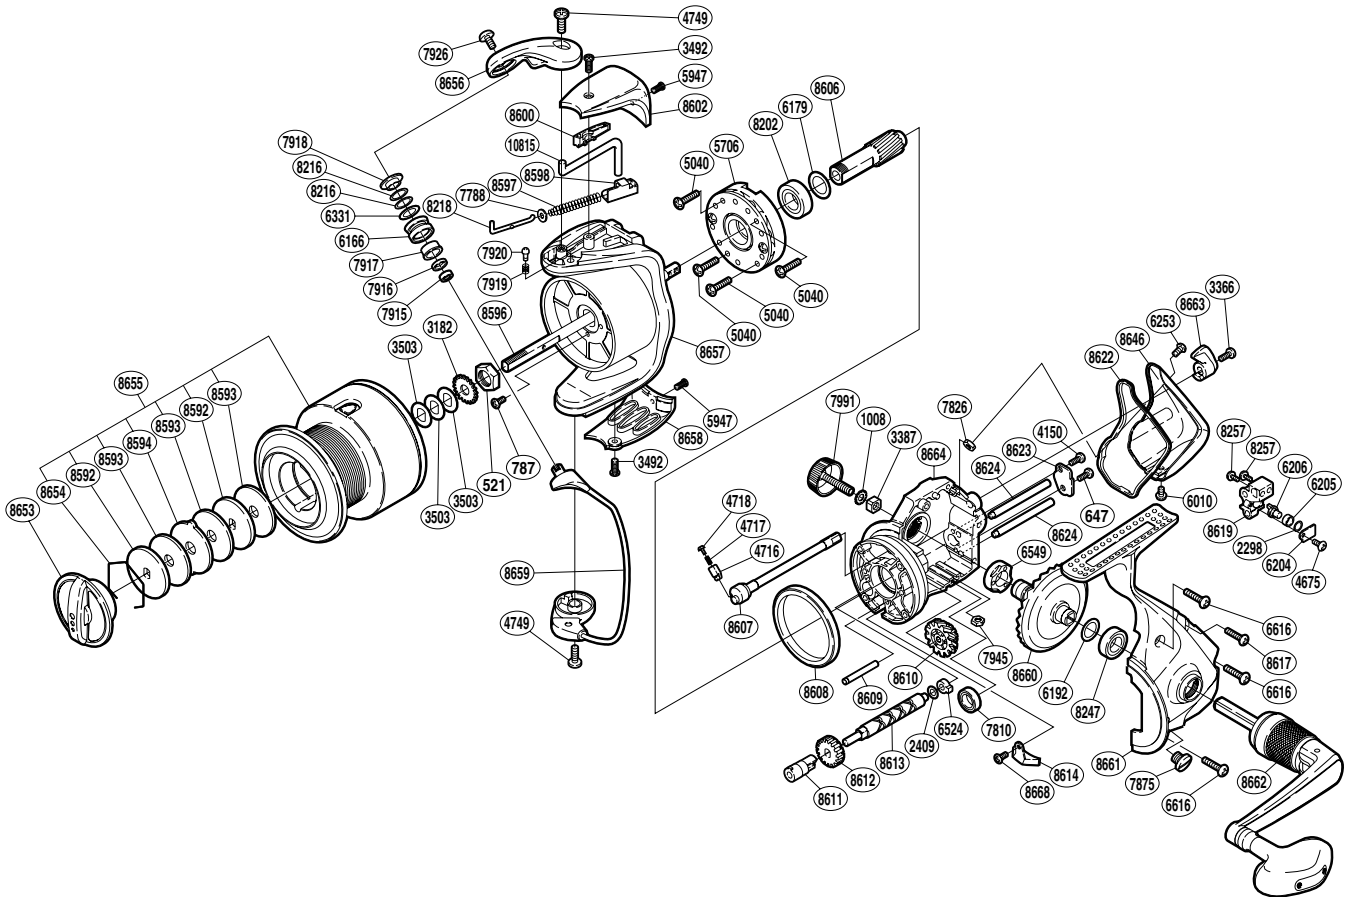

# SHIMANO®

STRADIC

ST-6000FH

Part No.	Description	Part No.	Description	Part No.	Description
RD 0521	Rotor Nut	RD 6524	Worm Bushing (rear)	RD 8606	Pinion Gear
RD 0647	Worm Shaft Retainer Screw (B)	RD 6549	Drive Gear Bushing	RD 8607	Anti-Reverse Cam
RD 0787	Nut Lock Screw	RD 6616	Side Cover Screw (large)	RD 8608	Friction Ring
RD 1008	Handle Lock Washer	RD 7788	Spring Guide (A) Support	RD 8609	Idle Gear (B) Shaft
RD 2298	Spacer	RD 7810	Ball Bearing	RD 8610	Idle Gear (B)
RD 2409	Worm Shaft Spacer	RD 7826	Rear Protector Nut (A)	RD 8611	Worm Bushing (front)
RD 3182	Spool Support	RD 7875	Oil Cap	RD 8612	Idle Gear
RD 3366	Anti-Reverse Lever Screw	RD 7915	Line Roller Bearing	RD 8613	Worm Shaft
RD 3387	Handle Screw Lock	RD 7916	Bearing Spacer	RD 8614	Bail Trip Strike
RD 3492	Protector Screw (A)	RD 7917	Line Roller Bushing	RD 8617	Side Cover Screw (small)
RD 3503	Spool Washer	RD 7918	Line Roller Washer	RD 8619	Oscillating Slider
RD 4150	Worm Shaft Retainer Screw (A)	RD 7919	Click Spring	RD 8622	Rear Shield
RD 4675	Oscillating Pawl Cover Screw	RD 7920	Click Pin	RD 8623	Worm Shaft Retainer
RD 4716	Click Spring Guide (B)	RD 7926	Line Roller Screw	RD 8624	Oscillating Guide
RD 4717	Click Spring	RD 7945	Rear Protector Nut (B)	RD 8646	Rear Protector
RD 4718	Click Spring Guide (A)	RD 7991	Handle Screw Cap	RD 8653	Drag Knob
RD 4749	Multi-Purpose Screw	RD 8202	Ball Bearing	RD 8654	Drag Washers Retainer
RD 5040	Roller Clutch Screw	RD 8216	Adjusting Washer	RD 8655	Spool Assembly
RD 5706	Roller Clutch Assembly	RD 8218	Bail Spring Guide (A)	RD 8656	Bail Arm
RD 5947	Protector Screw (B)	RD 8247	Ball Bearing	RD 8657	Rotor
RD 6010	Rear Protector Screw (D)	RD 8257	Slider Retainer Screw	RD 8658	Bail Hold Support Guard
RD 6166	Line Roller	RD 8592	Key Washer	RD 8659	Bail Assembly
RD 6179	Bearing Washer	RD 8593	Drag Washer	RD 8660	Drive Gear
RD 6192	Drive Gear Washer	RD 8594	Eared Washer	RD 8661	Side Cover
RD 6204	Oscillating Pawl Cover	RD 8596	Main Shaft	RD 8662	Handle Assembly
RD 6205	Oscillating Slider Bushing	RD 8597	Bail Spring	RD 8663	Anti-Reverse Lever
RD 6206	Oscillating Pawl	RD 8598	Bail Spring Seat	RD 8664	Body
RD 6253	Rear Protector Screw (C)	RD 8600	Bail Trip Cover	RD 8668	Bail Trip Strike Screw
RD 6331	Line Roller Spacer	RD 8602	Bail Spring Cover	RD10815	Bail Trip Lever