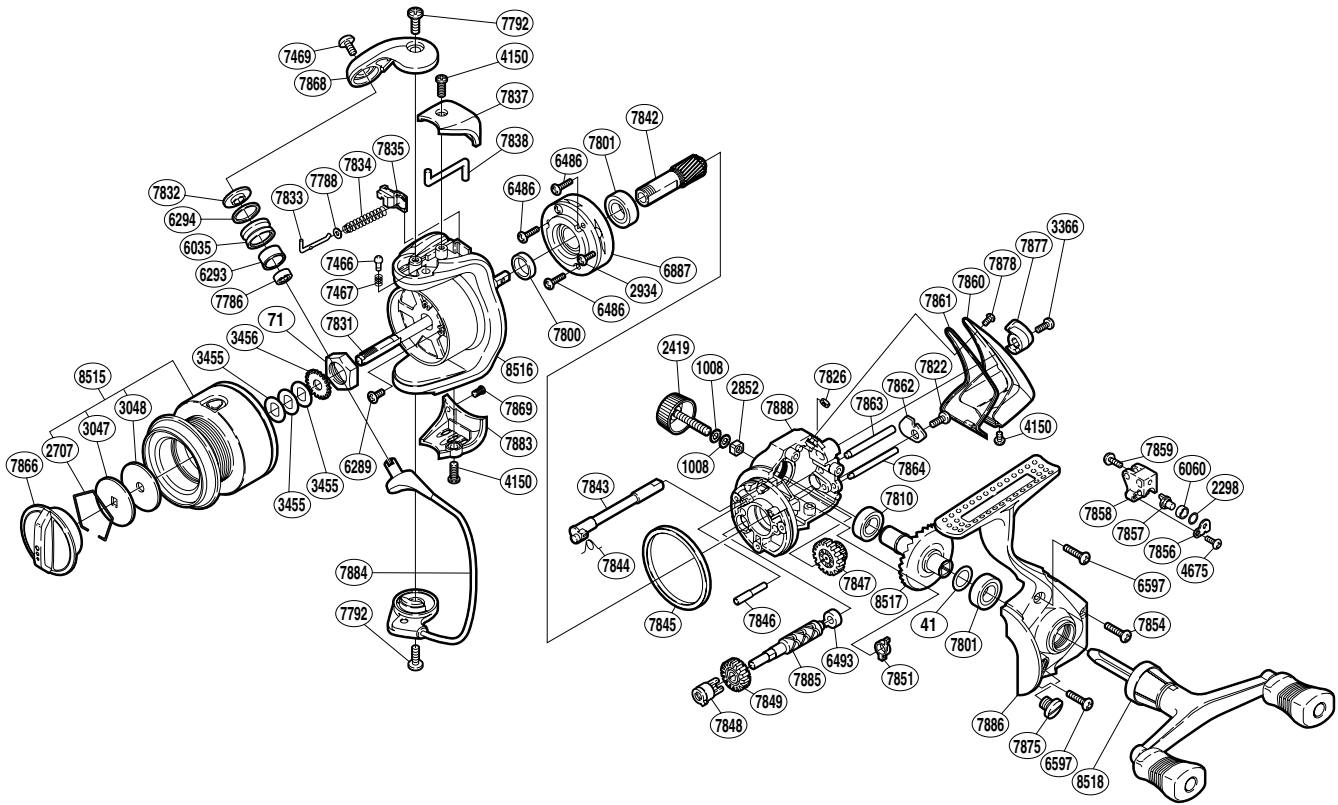

SHIMANO®

STRADIC®

STR-FA1000

Part No.	Description	Part No.	Description	Part No.	Description
RD 0041	Drive Gear Washer	RD 7469	Line Roller Screw	RD 7856	Oscillating Pawl Cover
RD 0071	Rotor Nut	RD 7786	Ball Bearing	RD 7857	Oscillating Pawl
RD 1008	Handle Lock Washer	RD 7788	Spring Guide (A) Support	RD 7858	Oscillating Slider
RD 2298	Spacer	RD 7792	Multi-Purpose Screw	RD 7859	Slider Retainer Screw
RD 2419	Handle Screw Cap	RD 7800	Rotor Ring	RD 7860	Rear Protector
RD 2707	Drag Washers Retainer	RD 7801	Ball Bearing	RD 7861	Rear Shield
RD 2852	Handle Screw Lock	RD 7810	Ball Bearing	RD 7862	Worm Shaft Retainer
RD 2934	Clutch Cover Screw	RD 7822	Worm Shaft Retainer Screw	RD 7863	Oscillating Guide (A)
RD 3047	Key Washer	RD 7826	Rear Protector Nut	RD 7864	Oscillating Guide (B)
RD 3048	Drag Washer	RD 7831	Main Shaft	RD 7866	Drag Knob
RD 3366	Anti-Reverse Lever Screw	RD 7832	Line Roller Washer	RD 7868	Bail Arm
RD 3455	Spool Washer	RD 7833	Bail Spring Guide (A)	RD 7869	Protector Screw (B)
RD 3456	Spool Support	RD 7834	Bail Spring	RD 7875	Oil Cap
RD 4150	Multi-Purpose Screw	RD 7835	Bail Spring Seat	RD 7877	Anti-Reverse Lever
RD 4675	Oscillating Pawl Cover Screw	RD 7837	Bail Spring Cover	RD 7878	Rear Protector Screw (B)
RD 6035	Line Roller	RD 7838	Bail Trip Lever	RD 7883	Bail Hold Support Guard
RD 6060	Oscillating Slider Bushing	RD 7842	Pinion Gear	RD 7884	Bail Assembly
RD 6289	Nut Lock Screw	RD 7843	Anti-Reverse Cam	RD 7885	Worm Shaft
RD 6293	Line Roller Bushing	RD 7844	Anti-Reverse Cam Spring	RD 7886	Side Cover
RD 6294	Line Roller Spacer	RD 7845	Friction Ring	RD 7888	Body
RD 6486	Roller Clutch Screw	RD 7846	Idle Gear (B) Shaft	RD 8515	Spool Assembly
RD 6493	Worm Bushing (rear)	RD 7847	Idle Gear (B)	RD 8516	Rotor
RD 6597	Side Cover Screw (B)	RD 7848	Worm Bushing (front)	RD 8517	Drive Gear
RD 6887	Roller Clutch Assembly	RD 7849	Idle Gear	RD 8518	Handle Assembly
RD 7466	Click Pin	RD 7851	Bushing		
RD 7467	Click Spring	RD 7854	Side Cover Screw (C)		