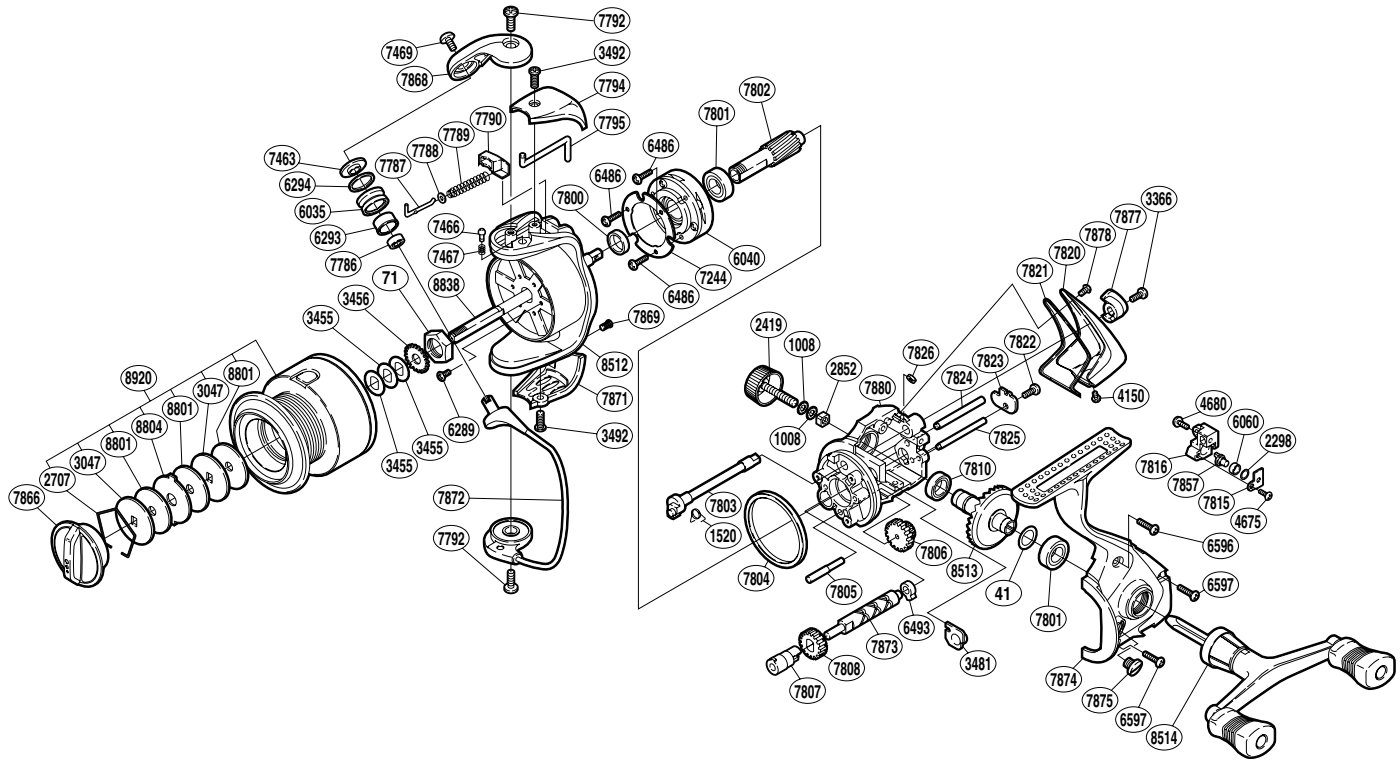

SHIMANO®

STRADIC®

STR-FA2500

Part No.	Description	Part No.	Description	Part No.	Description
RD 0041	Drive Gear Washer	RD 6597	Side Cover Screw (long)	RD 7820	Rear Protector
RD 0071	Rotor Nut	RD 7244	Roller Clutch Reinforce	RD 7821	Rear Shield
RD 1008	Handle Lock Washer	RD 7463	Line Roller Washer	RD 7822	Worm Shaft Retainer Screw
RD 1520	Anti-Reverse Cam Spring	RD 7466	Click Pin	RD 7823	Worm Shaft Retainer
RD 2298	Spacer	RD 7467	Click Spring	RD 7824	Oscillating Guide (B)
RD 2419	Handle Screw Cap	RD 7469	Line Roller Screw	RD 7825	Oscillating Guide (A)
RD 2707	Drag Washers Retainer	RD 7786	Ball Bearing	RD 7826	Rear Protector Nut
RD 2852	Handle Screw Lock	RD 7787	Bail Spring Guide (A)	RD 7857	Oscillating Pawl
RD 3047	Key Washer	RD 7788	Spring Guide (A) Support	RD 7866	Drag Knob
RD 3366	Anti-Reverse Lever Screw	RD 7789	Bail Spring	RD 7868	Bail Arm
RD 3455	Spool Washer	RD 7790	Bail Spring Seat	RD 7869	Protector Screw (B)
RD 3456	Spool Support	RD 7792	Multi-Purpose Screw	RD 7871	Bail Hold Support Guard
RD 3481	Bushing	RD 7794	Bail Spring Cover	RD 7872	Bail Assembly
RD 3492	Protector Screw (A)	RD 7795	Bail Trip Lever	RD 7873	Worm Shaft
RD 4150	Rear Protector Screw (C)	RD 7800	Rotor Ring	RD 7874	Side Cover
RD 4675	Oscillating Pawl Cover Screw	RD 7801	Ball Bearing	RD 7875	Oil Cap
RD 4680	Slider Retainer Screw	RD 7802	Pinion Gear	RD 7877	Anti-Reverse Lever
RD 6035	Line Roller	RD 7803	Anti-Reverse Cam	RD 7878	Rear Protector Screw (B)
RD 6040	Roller Clutch Assembly	RD 7804	Friction Ring	RD 7880	Body
RD 6060	Oscillating Slider Bushing	RD 7805	Idle Gear (B) Shaft	RD 8512	Rotor
RD 6289	Nut Lock Screw	RD 7806	Idle Gear (B)	RD 8513	Drive Gear
RD 6293	Line Roller Bushing	RD 7807	Worm Bushing (front)	RD 8514	Handle Assembly
RD 6294	Line Roller Spacer	RD 7808	Idle Gear	RD 8801	Drag Washer
RD 6486	Roller Clutch Screw	RD 7810	Ball Bearing	RD 8804	Eared Washer
RD 6493	Worm Bushing (rear)	RD 7815	Oscillating Pawl Cover	RD 8838	Main Shaft
RD 6596	Side Cover Screw (short)	RD 7816	Oscillating Slider	RD 8920	Spool Assembly