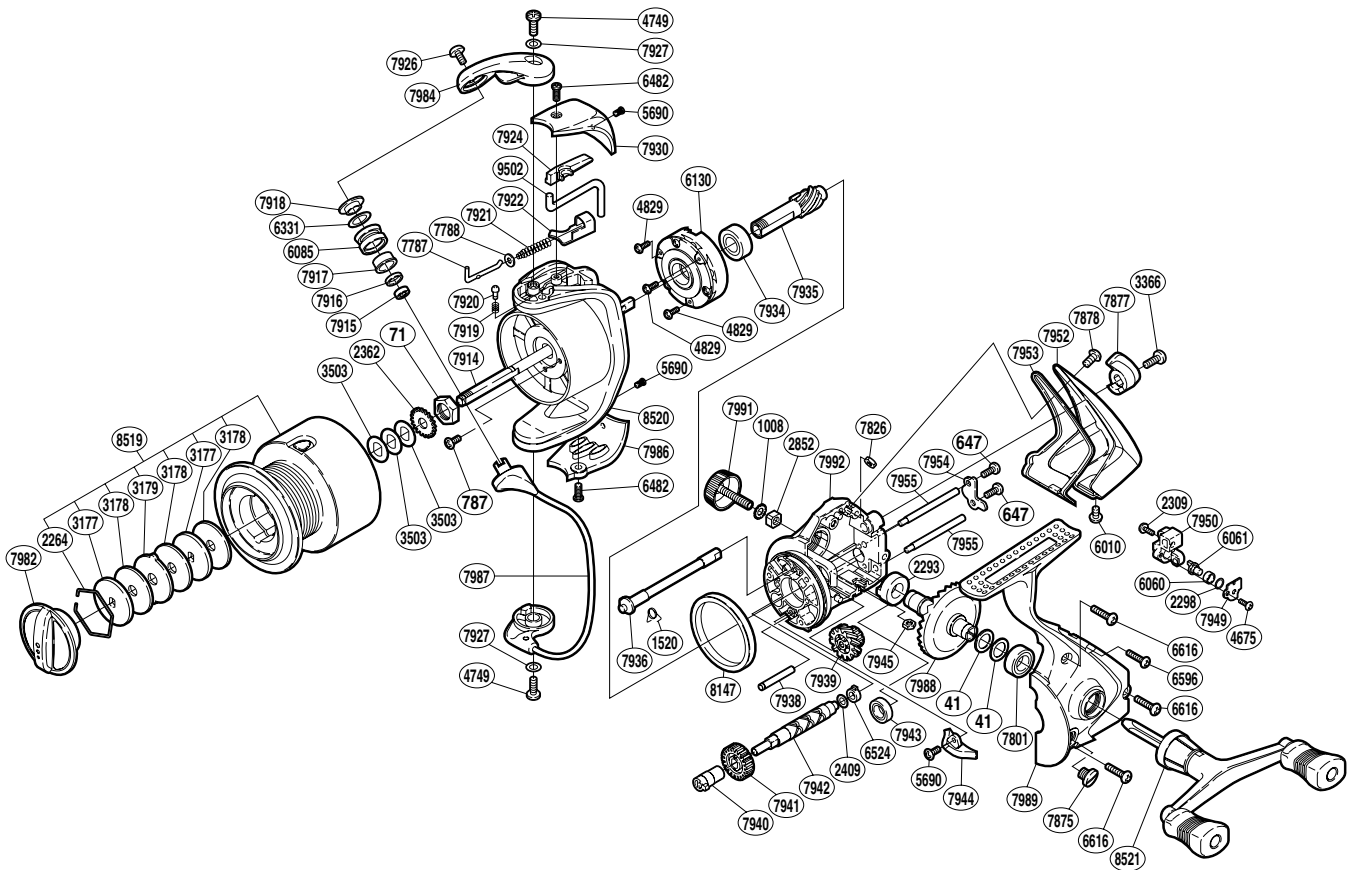

SHIMANO®

STRADIC

ST-FA4000GR

Part No.	Description	Part No.	Description	Part No.	Description
RD 0041	Drive Gear Washer	RD 6482	Protector Screw (A)	RD 7939	Idle Gear (B)
RD 0071	Rotor Nut	RD 6524	Worm Bushing (rear)	RD 7940	Worm Bushing (front)
RD 0647	Worm Shaft Retainer Screw	RD 6596	Side Cover Screw (small)	RD 7941	Idle Gear
RD 0787	Nut Lock Screw	RD 6616	Side Cover Screw (large)	RD 7942	Worm Shaft
RD 1008	Handle Lock Washer	RD 7787	Bail Spring Guide (A)	RD 7943	Ball Bearing
RD 1520	Anti-Reverse Cam Spring	RD 7788	Spring Guide (A) Support	RD 7944	Bail Trip Strike
RD 2264	Drag Washers Retainer	RD 7801	Ball Bearing	RD 7945	Rear Protector Nut (A)
RD 2293	Drive Gear Bushing	RD 7826	Rear Protector Nut (B)	RD 7949	Oscillating Pawl Cover
RD 2298	Spacer	RD 7875	Oil Cap	RD 7950	Oscillating Slider
RD 2309	Slider Retainer Screw	RD 7877	Anti-Reverse Lever	RD 7952	Rear Protector
RD 2362	Spool Support	RD 7878	Rear Protector Screw (D)	RD 7953	Rear Shield
RD 2409	Worm Shaft Spacer	RD 7914	Main Shaft	RD 7954	Worm Shaft Retainer
RD 2852	Handle Screw Lock	RD 7915	Ball Bearing	RD 7955	Oscillating Guide
RD 3177	Key Washer	RD 7916	Bearing Spacer	RD 7982	Drag Knob
RD 3178	Drag Washer	RD 7917	Line Roller Bushing	RD 7984	Bail Arm
RD 3179	Eared Washer	RD 7918	Line Roller Washer	RD 7986	Bail Hold Support Guard
RD 3366	Anti-Reverse Lever Screw	RD 7919	Click Spring	RD 7987	Bail Assembly
RD 3503	Spool Washer	RD 7920	Click Pin	RD 7988	Drive Gear
RD 4675	Oscillating Pawl Cover Screw	RD 7921	Bail Spring	RD 7989	Side Cover
RD 4749	Multi-Purpose Screw	RD 7922	Bail Spring Seat	RD 7991	Handle Screw Cap
RD 4829	Roller Clutch Screw	RD 7924	Bail Trip Cover	RD 7992	Body
RD 5690	Multi-Purpose Screw	RD 7926	Line Roller Screw	RD 8147	Friction Ring
RD 6010	Rear Protector Screw (C)	RD 7927	Adjusting Washer	RD 8519	Spool Assembly
RD 6060	Oscillating Slider Bushing	RD 7930	Bail Spring Cover	RD 8520	Rotor
RD 6061	Oscillating Pawl	RD 7934	Ball Bearing	RD 8521	Handle Assembly
RD 6085	Line Roller	RD 7935	Pinion Gear	RD 9502	Bail Trip Lever
RD 6130	Roller Clutch Assembly	RD 7936	Anti-Reverse Cam		
RD 6331	Line Roller Spacer	RD 7938	Idle Gear (B) Shaft		