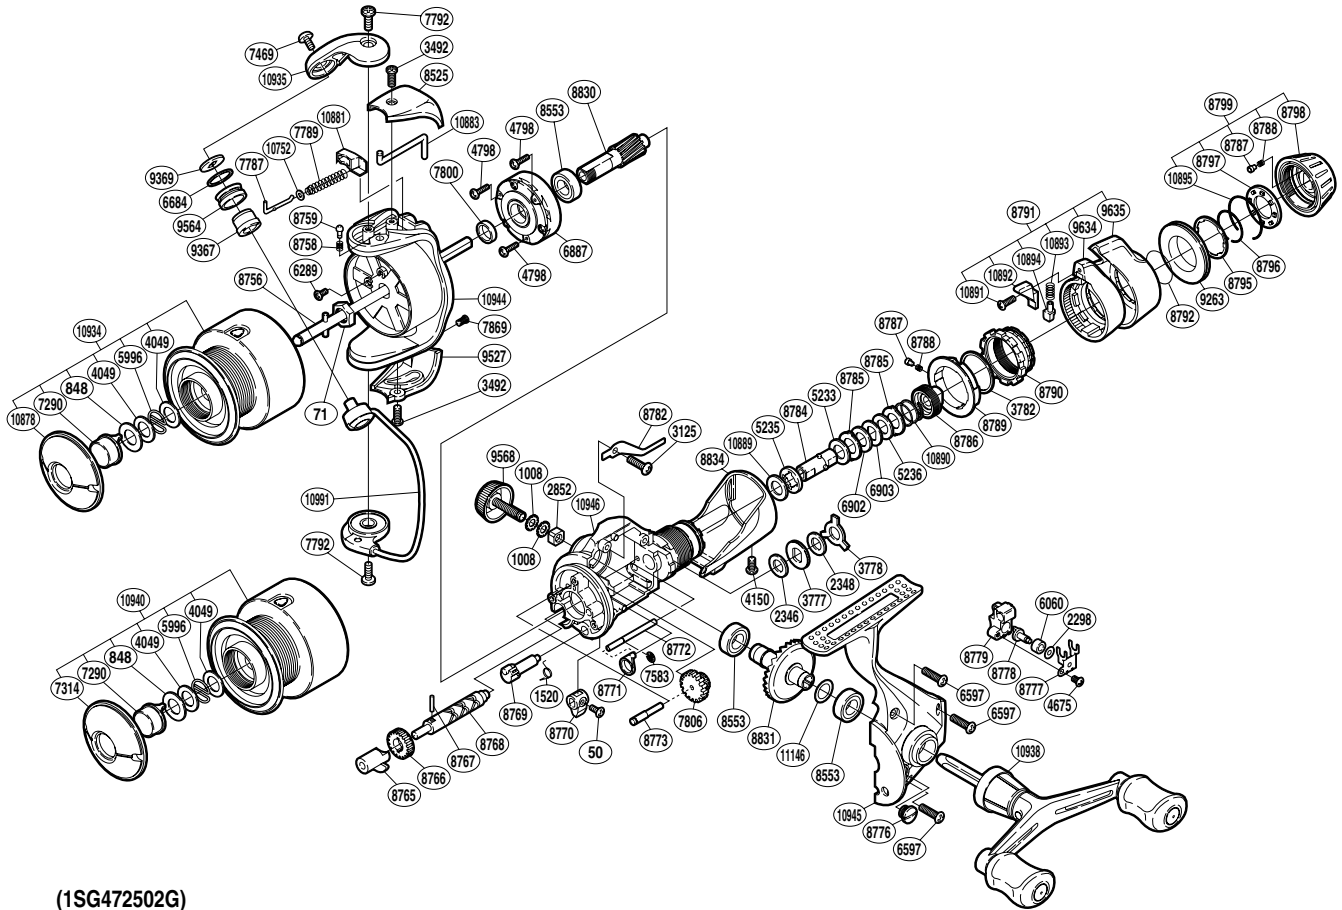

SHIMANO

SUPER

SUP-2500GTMRB

(1SG472502G)

Part No.	Description	Part No.	Description	Part No.	Description
RD 0050	Screw	RD 7800	Rotor Ring	RD 8799	Drag Programmer Assembly
RD 0071	Rotor Nut	RD 7806	Idle Gear B	RD 8830	Pinion Gear
RD 0848	Washer	RD 7869	Screw	RD 8831	Drive Gear
RD 1008	Lock Washer	RD 8525	Bail Spring Cover	RD 8834	Rear Protector
RD 1520	Anti-Reverse Cam Spring	RD 8553	Ball Bearing	RD 9263	Drag Programmer B
RD 2298	Spacer	RD 8756	Main Shaft	RD 9367	Line Roller Bushing
RD 2346	Drag Washer	RD 8758	Click Spring	RD 9369	Line Roller Washer
RD 2348	Drag Washer	RD 8759	Click Pin	RD 9527	Bail Hold Support Guard
RD 2852	Handle Screw Lock	RD 8765	Worm Bushing	RD 9564	Line Roller
RD 3125	Screw	RD 8766	Idle Gear	RD 9568	Handle Screw Cap
RD 3492	Screw	RD 8767	Worm Shaft Pin	RD 9634	Fightin' Lever Inner A
RD 3777	Click Gear	RD 8768	Worm Shaft	RD 9635	Fightin' Lever Outer
RD 3778	Eared Washer	RD 8769	Anti-Reverse Cam	RD10752	Spring Guide A Support
RD 3782	Fightin' Pressure Screw Washer	RD 8770	Anti-Reverse Lever	RD10878	Push Button Collar
RD 4049	Washer	RD 8771	Oscillating Guide Retainer	RD10881	Bail Spring Seat
RD 4150	Screw	RD 8772	Oscillating Guide	RD10883	Bail Trip Lever
RD 4675	Screw	RD 8773	Idle Gear B Shaft	RD10889	Drag Washer
RD 4798	Screw	RD 8776	Oil Cap	RD10890	Drag Coil Spring
RD 5233	Drag Washer	RD 8777	Oscillating Slider Retainer	RD10891	Screw
RD 5235	Drag Shaft B	RD 8778	Oscillating Pawl	RD10892	Fightin' Lever Inner B
RD 5236	Drag Washer	RD 8779	Oscillating Slider	RD10893	Position Pin Spring
RD 5996	Locking Spring	RD 8782	Drag Click	RD10894	Lever Position Pin
RD 6060	Oscillating Slider Bushing	RD 8784	Drag Shaft A	RD10895	Click Plate Retainer
RD 6289	Screw	RD 8785	Eared Washer	RD10934	Spool Assembly
RD 6597	Screw	RD 8786	Pressure Screw	RD10935	Bail Arm
RD 6684	Line Roller Spacer	RD 8787	Click Pin	RD10938	Double Paddle Handle Assembly
RD 6887	Roller Clutch Assembly	RD 8788	Click Spring	RD10944	Rotor
RD 6902	Drag Washer	RD 8789	Lever Click Gear	RD10945	Side Cover
RD 6903	Key Washer	RD 8790	Fightin' Pressure Screw	RD10946	Body
RD 7290	Push Button	RD 8791	Fightin' Lever Assembly	RD10991	Bail Assembly
RD 7469	Screw	RD 8792	Drag Knob Friction Ring	RD11146	Washer
RD 7583	E Lock	RD 8795	Drag Knob Washer		
RD 7787	Bail Spring Guide A	RD 8796	Drag Knob Retainer		
RD 7789	Bail Spring	RD 8797	Click Plate	RD 7314	Push Button Collar
RD 7792	Screw	RD 8798	Drag Programmer A	RD10940	Spare Spool Assembly