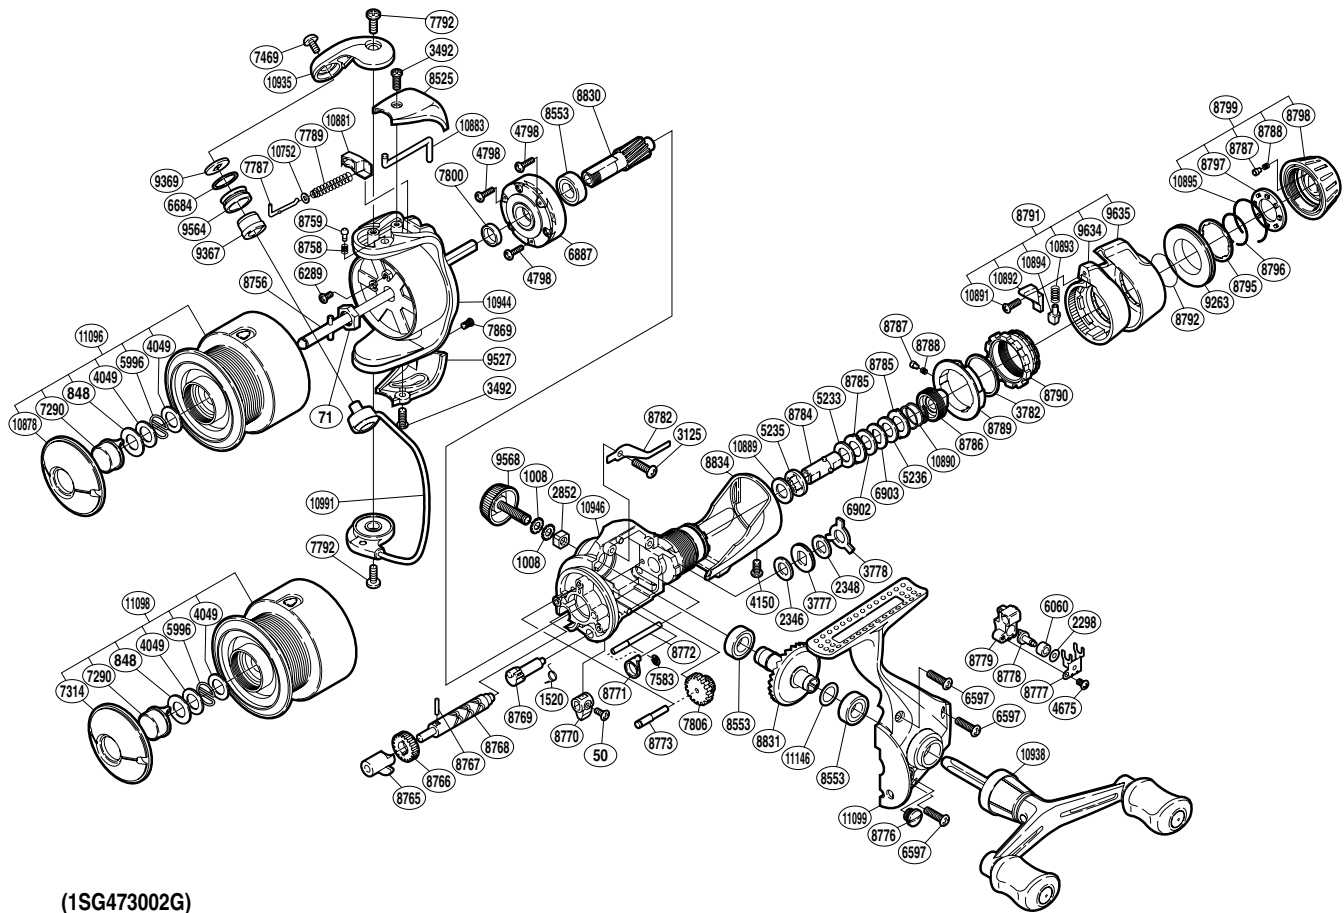

## SUP-3000SGTMRB

(1SG473002G)

Part No.	Description	Part No.	Description	Part No.	Description
RD 0050	Screw	RD 7800	Rotor Ring	RD 8799	Drag Programmer Assembly
RD 0071	Rotor Nut	RD 7806	Idle Gear B	RD 8830	Pinion Gear
RD 0848	Washer	RD 7869	Screw	RD 8831	Drive Gear
RD 1008	Lock Washer	RD 8525	Bail Spring Cover	RD 8834	Rear Protector
RD 1520	Anti-Reverse Cam Spring	RD 8553	Ball Bearing	RD 9263	Drag Programmer B
RD 2298	Spacer	RD 8756	Main Shaft	RD 9367	Line Roller Bushing
RD 2346	Drag Washer	RD 8758	Click Spring	RD 9369	Line Roller Washer
RD 2348	Drag Washer	RD 8759	Click Pin	RD 9527	Bail Hold Support Guard
RD 2852	Handle Screw Lock	RD 8765	Worm Bushing	RD 9564	Line Roller
RD 3125	Screw	RD 8766	Idle Gear	RD 9568	Handle Screw Cap
RD 3492	Screw	RD 8767	Worm Shaft Pin	RD 9634	Fightin' Lever Inner A
RD 3777	Click Gear	RD 8768	Worm Shaft	RD 9635	Fightin' Lever Outer
RD 3778	Eared Washer	RD 8769	Anti-Reverse Cam	RD10752	Spring Guide A Support
RD 3782	Fightin' Pressure Screw Washer	RD 8770	Anti-Reverse Lever	RD10878	Push Button Collar
RD 4049	Washer	RD 8771	Oscillating Guide Retainer	RD10881	Bail Spring Seat
RD 4150	Screw	RD 8772	Oscillating Guide	RD10883	Bail Trip Lever
RD 4675	Screw	RD 8773	Idle Gear B Shaft	RD10889	Drag Washer
RD 4798	Screw	RD 8776	Oil Cap	RD10890	Drag Coil Spring
RD 5233	Drag Washer	RD 8777	Oscillating Slider Retainer	RD10891	Screw
RD 5235	Drag Shaft B	RD 8778	Oscillating Pawl	RD10892	Fightin' Lever Inner B
RD 5236	Drag Washer	RD 8779	Oscillating Slider	RD10893	Position Pin Spring
RD 5996	Locking Spring	RD 8782	Drag Click	RD10894	Lever Position Pin
RD 6060	Oscillating Slider Bushing	RD 8784	Drag Shaft A	RD10895	Click Plate Retainer
RD 6289	Screw	RD 8785	Eared Washer	RD10935	Bail Arm
RD 6597	Screw	RD 8786	Pressure Screw	RD10938	Double Paddle Handle Assembly
RD 6684	Line Roller Spacer	RD 8787	Click Pin	RD10944	Rotor
RD 6887	Roller Clutch Assembly	RD 8788	Click Spring	RD10946	Body
RD 6902	Drag Washer	RD 8789	Lever Click Gear	RD10991	Bail Assembly
RD 6903	Key Washer	RD 8790	Fightin' Pressure Screw	RD11096	Spool Assembly
RD 7290	Push Button	RD 8791	Fightin' Lever Assembly	RD11099	Side Cover
RD 7469	Screw	RD 8792	Drag Knob Friction Ring	RD11146	Washer
RD 7583	E Lock	RD 8795	Drag Knob Washer		
RD 7787	Bail Spring Guide A	RD 8796	Drag Knob Retainer		
RD 7789	Bail Spring	RD 8797	Click Plate	RD 7314	Push Button Collar
RD 7792	Screw	RD 8798	Drag Programmer A	RD11098	Spare Spool Assembly