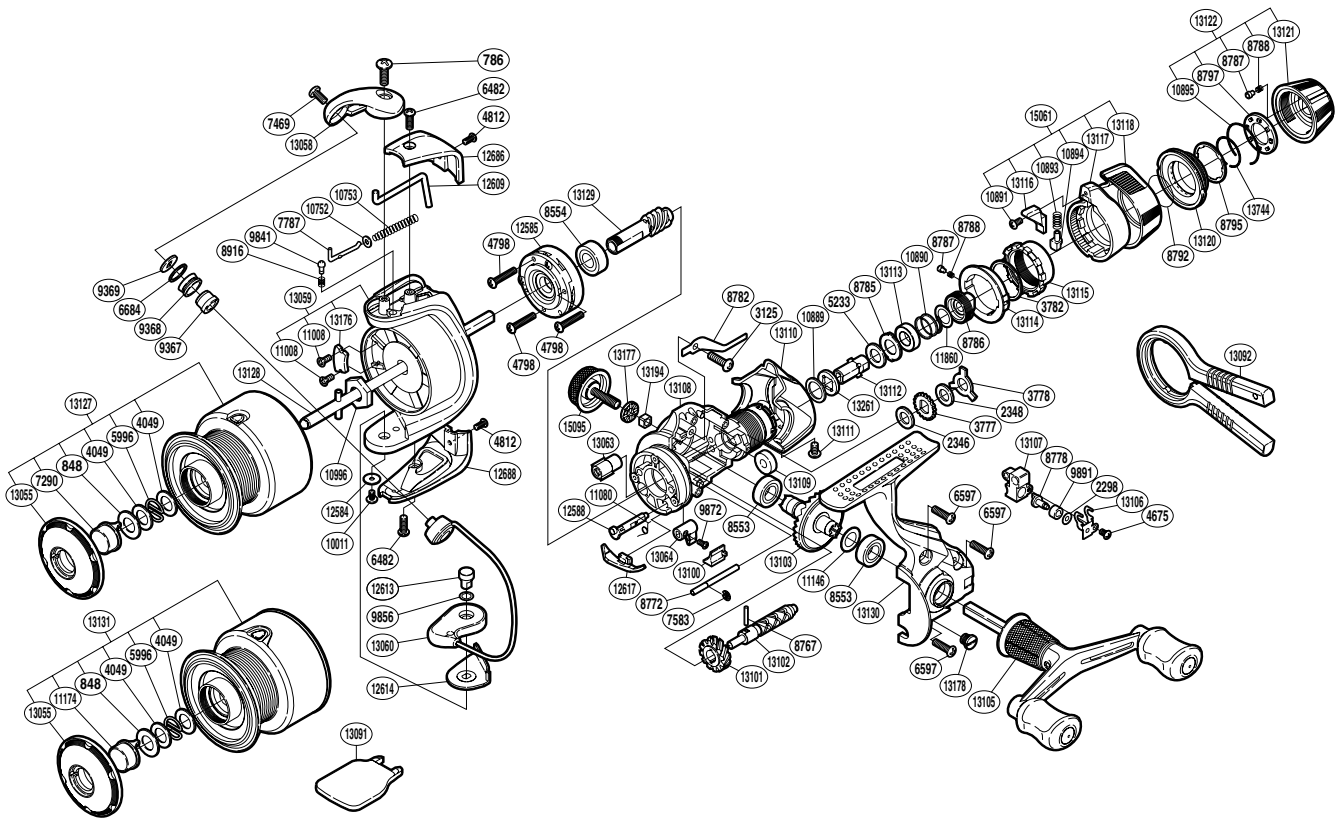

SHIMANO

SUPER

SUP-3000SGTRC

(1SG483003G)

Please note that the number of adjusting washers may not be the same as shown in the exploded views. (Adjustment will vary with each individual product.)

Part No.	Description	Part No.	Description	Part No.	Description
RD 0786	Screw	RD 9368	Line Roller	RD13102	Worm Shaft
RD 0848	Washer	RD 9369	Line Roller Washer	RD13103	Drive Gear
RD 2298	Spacer	RD 9841	Click Pin	RD13105	Double Paddle Handle Assembly
RD 2346	Drag Washer	RD 9856	Washer	RD13106	Oscillating Slider Retainer
RD 2348	Drag Washer	RD 9872	Screw	RD13107	Oscillating Slider
RD 3125	Screw	RD 9891	Oscillating Slider Bushing	RD13108	Body
RD 3777	Click Gear	RD10011	Screw	RD13109	Drag Shaft C
RD 3778	Eared Washer	RD10752	Spring Guide A Support	RD13110	Rear Protector
RD 3782	Fightin' Pressure Screw Washer	RD10753	Bail Spring	RD13111	Screw
RD 4049	Washer	RD10889	Drag Washer	RD13112	Drag Shaft A
RD 4675	Screw	RD10890	Drag Coil Spring	RD13113	Drag Collar
RD 4798	Screw	RD10891	Screw	RD13114	Lever Click Gear
RD 4812	Screw	RD10893	Position Pin Spring	RD13115	Fightin' Pressure Screw
RD 5233	Drag Washer	RD10894	Lever Position Pin	RD13116	Fightin' Lever Inner B
RD 5996	Locking Spring	RD10895	Click Plate Retainer	RD13117	Fightin' Lever Inner A
RD 6482	Screw	RD10996	Rotor Nut	RD13118	Fightin' Lever Outer
RD 6597	Screw	RD11008	Screw	RD13120	Drag Programmer B
RD 6684	Line Roller Spacer	RD11080	Anti-Reverse Cam Spring	RD13121	Drag Programmer A
RD 7290	Push Button	RD11146	Washer	RD13122	Drag Programmer Assembly
RD 7469	Screw	RD11860	Washer	RD13127	Spool Assembly
RD 7583	E Lock	RD12584	Washer	RD13128	Main Shaft
RD 7787	Bail Spring Guide A	RD12585	Roller Clutch Assembly	RD13129	Pinion Gear
RD 8553	Ball Bearing	RD12588	Anti-Reverse Cam	RD13130	Side Cover
RD 8554	Ball Bearing	RD12609	Bail Trip Lever	RD13176	Counter Weight
RD 8767	Worm Shaft Pin	RD12613	Bail Hold Support Shaft	RD13177	Handle Screw Cap Spacer
RD 8772	Oscillating Guide	RD12614	Bail Hold Support Spacer	RD13178	Oil Cap
RD 8778	Oscillating Pawl	RD12617	Bail Trip Strike	RD13194	Handle Screw Lock
RD 8782	Drag Click	RD12686	Bail Spring Cover	RD13261	Drag Shaft B
RD 8785	Eared Washer	RD12688	Bail Hold Support Guard	RD13744	Drag Knob Retainer
RD 8786	Pressure Screw	RD13055	Push Button Collar	RD15061	Fightin' Lever Assembly
RD 8787	Click Pin	RD13058	Bail Arm	RD15095	Handle Screw Cap
RD 8788	Click Spring	RD13059	Rotor		
RD 8792	Drag Knob Friction Ring	RD13060	Bail Assembly	RD11174	Push Button
RD 8795	Drag Knob Washer	RD13063	Worm Bushing	RD13131	Spare Spool Assembly
RD 8797	Click Plate	RD13064	Anti-Reverse Lever		
RD 8916	Click Spring	RD13100	Anti-Reverse Lever Cover	RD13091	Spool Wrench (accessory)
RD 9367	Line Roller Bushing	RD13101	Idle Gear	RD13092	Knob Wrench (accessory)