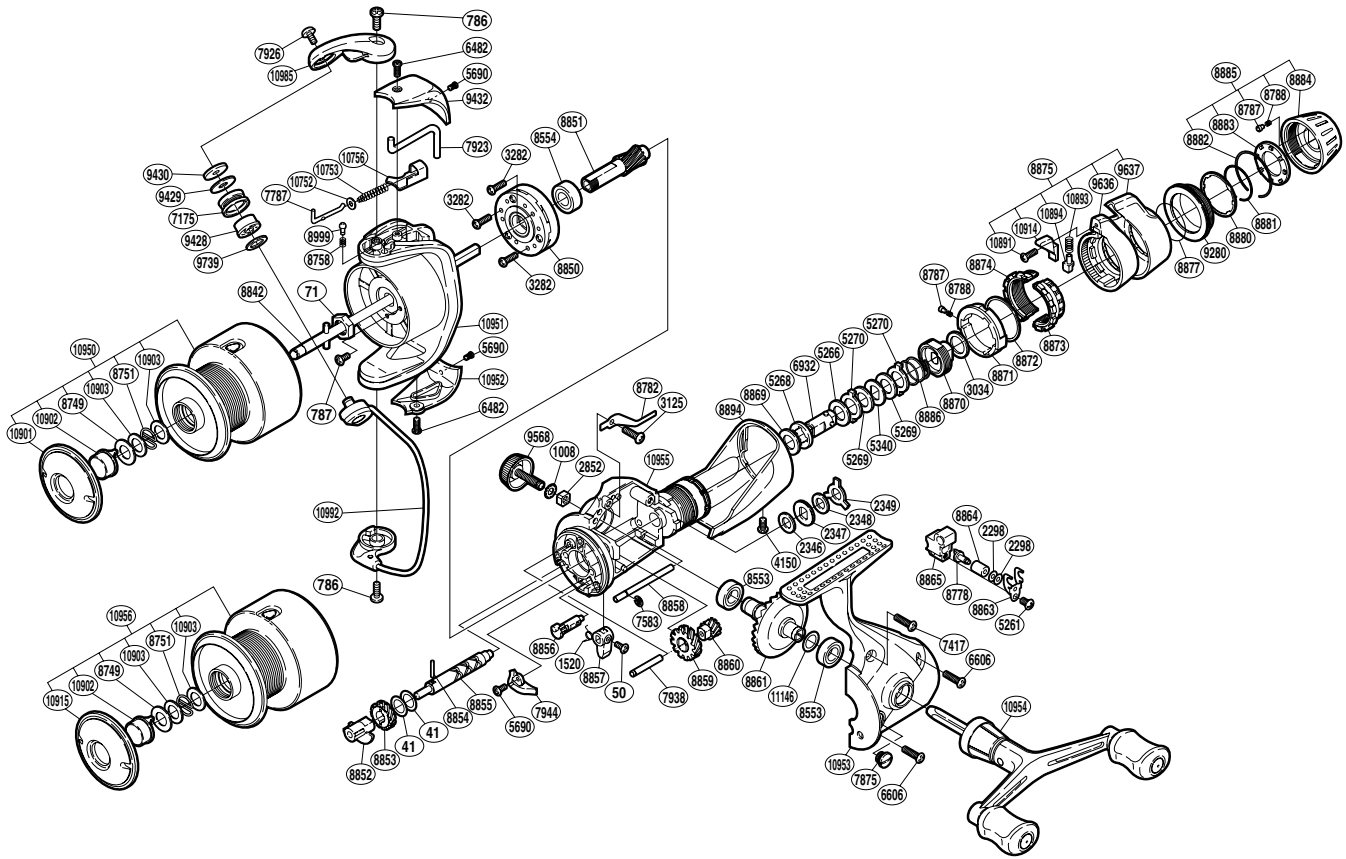

SHIMANO

SUPER

SUP-4000GTRB

(1SG484002G)

Part No.	Description	Part No.	Description	Part No.	Description
RD 0041	Washer	RD 8554	Ball Bearing	RD 8885	Drag Programmer Assembly
RD 0050	Screw	RD 8749	Washer	RD 8886	Drag Coil Spring
RD 0071	Rotor Nut	RD 8751	Locking Spring	RD 8894	Rear Protector
RD 0786	Screw	RD 8758	Click Spring	RD 8999	Click Pin
RD 0787	Screw	RD 8778	Oscillating Pawl	RD 9280	Drag Programmer B
RD 1008	Lock Washer	RD 8782	Drag Click	RD 9428	Line Roller Bushing
RD 1520	Anti-Reverse Cam Spring	RD 8787	Click Pin	RD 9429	Line Roller Spacer
RD 2298	Spacer	RD 8788	Click Spring	RD 9430	Line Roller Washer
RD 2346	Drag Washer	RD 8842	Main Shaft	RD 9432	Bail Spring Cover
RD 2347	Click Gear	RD 8850	Roller Clutch Assembly	RD 9568	Handle Screw Cap
RD 2348	Drag Washer	RD 8851	Pinion Gear	RD 9636	Fightin' Lever Inner A
RD 2349	Eared Washer	RD 8852	Worm Bushing	RD 9637	Fightin' Lever Outer
RD 2852	Handle Screw Lock	RD 8853	Idle Gear	RD 9739	Bearing Spacer
RD 3034	Spacer	RD 8854	Worm Shaft Pin	RD10752	Spring Guide A Support
RD 3125	Screw	RD 8855	Worm Shaft	RD10753	Bail Spring
RD 3282	Screw	RD 8856	Anti-Reverse Cam	RD10756	Bail Spring Seat
RD 4150	Screw	RD 8857	Anti-Reverse Lever	RD10891	Screw
RD 5261	Screw	RD 8858	Oscillating Guide	RD10893	Position Pin Spring
RD 5266	Drag Washer	RD 8859	Idle Gear B (large)	RD10894	Lever Position Pin
RD 5268	Drag Shaft B	RD 8860	Idle Gear B (small)	RD10901	Push Button Collar
RD 5269	Drag Washer	RD 8861	Drive Gear	RD10902	Push Button
RD 5270	Eared Washer	RD 8863	Oscillating Slider Retainer	RD10903	Washer
RD 5340	Key Washer	RD 8864	Oscillating Slider Bushing	RD10914	Fightin' Lever Inner B
RD 5690	Screw	RD 8865	Oscillating Slider	RD10950	Spool Assembly
RD 6482	Screw	RD 8869	Drag Washer	RD10951	Rotor
RD 6606	Screw	RD 8870	Pressure Screw	RD10952	Bail Hold Support Guard
RD 6932	Drag Shaft A	RD 8871	Lever Click Gear	RD10953	Side Cover
RD 7175	Line Roller	RD 8872	Fightin' Pressure Screw Washer	RD10954	Double Paddle Handle Assembly
RD 7417	Screw	RD 8873	Fightin' Pressure Screw	RD10955	Body
RD 7583	E Lock	RD 8874	Fightin' Pressure Screw B	RD10985	Bail Arm
RD 7787	Bail Spring Guide A	RD 8875	Fightin' Lever Assembly	RD10992	Bail Assembly
RD 7875	Oil Cap	RD 8877	Drag Knob Friction Ring	RD11146	Washer
RD 7923	Bail Trip Lever	RD 8880	Drag Knob Washer		
RD 7926	Screw	RD 8881	Drag Knob Retainer		
RD 7938	Idle Gear B Shaft	RD 8882	Click Plate Retainer		
RD 7944	Bail Trip Strike	RD 8883	Click Plate	RD10915	Push Button Collar
RD 8553	Ball Bearing	RD 8884	Drag Programmer A	RD10956	Spare Spool Assembly