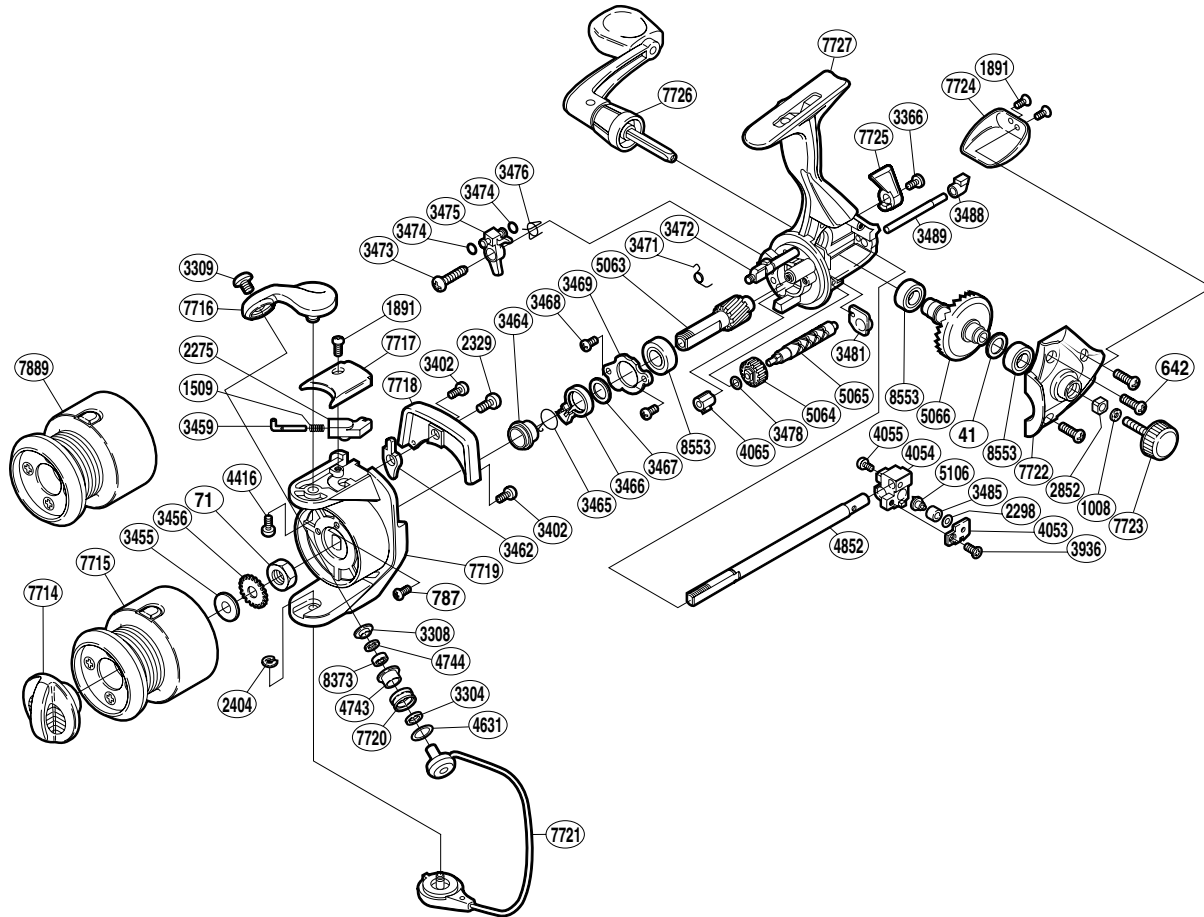

## SUPER AERO

## SUA-1000F

Part No.	Description	Part No.	Description	Part No.	Description
RD0041	Drive Gear Washer	RD3467	Bushing Washer	RD5063	Pinion Gear
RD0071	Rotor Nut	RD3468	Bearing Retainer Screw	RD5064	Idle Gear
RD0642	Side Cover Screw	RD3469	Bearing Retainer	RD5065	Worm Shaft
RD0787	Nut Lock Screw	RD3471	Anti-Reverse Cam Spring	RD5066	Drive Gear
RD1008	Handle Lock Washer	RD3472	Anti-Reverse Cam	RD5106	Oscillating Pawl
RD1509	Bail Spring	RD3473	Anti-Reverse Pawl Screw	RD7714	Drag Knob
RD1891	Multi-Purpose Screw	RD3474	"O" Ring	RD7715	Spool Assembly (aluminum)
RD2275	Bail Spring Guide (B)	RD3475	Anti-Reverse Pawl	RD7716	Bail Arm
RD2298	Spacer	RD3476	Anti-Reverse Pawl Spring	RD7717	Bail Spring Cover
RD2329	Bail Trip Lever Screw	RD3478	Worm Shaft Spacer	RD7718	Counterbalance Cover
RD2404	"E" Lock	RD3481	Bushing	RD7719	Rotor
RD2852	Handle Screw Lock	RD3485	Oscillating Slider Bushing	RD7720	Line Roller
RD3304	Bearing Spacer	RD3488	Oscillating Guide Holder	RD7721	Bail Assembly
RD3308	Line Roller Washer	RD3489	Oscillating Guide	RD7722	Side Cover
RD3309	Line Roller Screw	RD3936	Oscillating Pawl Cover Screw	RD7723	Handle Screw Cap
RD3366	Anti-Reverse Lever Screw	RD4053	Oscillating Pawl Cover	RD7724	Rear Protector
RD3402	Cover Screw	RD4054	Oscillating Slider	RD7725	Anti-Reverse Lever
RD3455	Spool Washer	RD4055	Slider Retainer Screw	RD7726	Handle Assembly
RD3456	Spool Support	RD4065	Worm B	RD7727	Body
RD3459	Bail Spring Guide (A)	RD4416	Bail Arm Screw	RD7889	Spool Assembly (graphite)
RD3462	Bail Trip Lever	RD4631	Spacer	RD8373	Line Roller Bearing
RD3464	Lock Out Spring Holder	RD4743	Line Roller Bushing	RD8553	Ball Bearing
RD3465	Anti-Reverse Lock Out Spring	RD4744	Roller Bearing Seal		
RD3466	Anti-Reverse Lock Out	RD4852	Main Shaft		