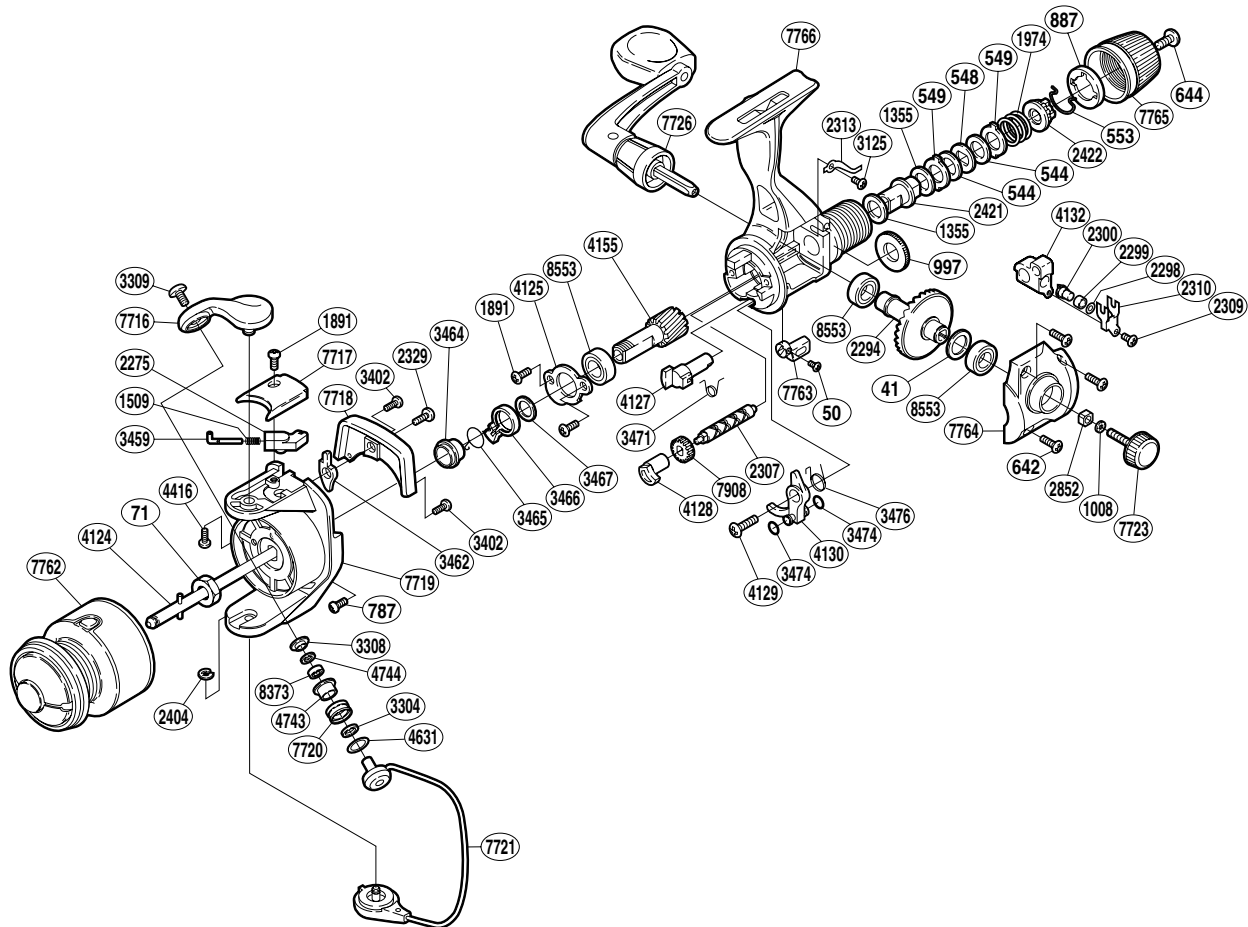

SHIMANO®

SUPER AERO

SUA-1000R

Part No.	Description	Part No.	Description	Part No.	Description
RD0041	Drive Gear Washer	RD2313	Drag Click	RD4130	Anti-Reverse Pawl
RD0050	Anti-Reverse Lever Screw	RD2329	Bail Trip Lever Screw	RD4132	Oscillating Slider
RD0071	Rotor Nut	RD2404	"E" Lock	RD4155	Pinion Gear
RD0544	Drag Washer "C" (cloth)	RD2421	Drag Shaft	RD4416	Bail Arm Screw
RD0548	Key Washer "A"	RD2422	Pressure Screw	RD4631	Spacer
RD0549	Eared Washer "B"	RD2852	Handle Screw Lock	RD4743	Line Roller Bushing
RD0553	Hold Click Spring	RD3125	Drag Click Screw	RD4744	Roller Bearing Seal
RD0642	Side Cover Screw	RD3304	Bearing Spacer	RD7716	Bail Arm
RD0644	Drag Knob Screw	RD3308	Line Roller Washer	RD7717	Bail Spring Cover
RD0787	Nut Lock Screw	RD3309	Line Roller Screw	RD7718	Counterbalance Cover
RD0887	Knob Spacer	RD3402	Cover Screw	RD7719	Rotor
RD0997	Click Gear	RD3459	Bail Spring Guide (A)	RD7720	Line Roller
RD1008	Handle Lock Washer	RD3462	Bail Trip Lever	RD7721	Bail Assembly
RD1355	Drag Washer "C" (white)	RD3464	Lock Out Spring Holder	RD7723	Handle Screw Cap
RD1509	Bail Spring	RD3465	Anti-Reverse Lock Out Spring	RD7726	Handle Assembly
RD1891	Multi-Purpose Screw	RD3466	Anti-Reverse Lock Out	RD7762	Spool Assembly
RD1974	Drag Coil Spring	RD3467	Bushing Washer	RD7763	Anti-Reverse Lever
RD2275	Bail Spring Guide (B)	RD3471	Anti-Reverse Cam Spring	RD7764	Side Cover
RD2294	Drive Gear	RD3474	"O" Ring	RD7765	Drag Knob
RD2298	Spacer	RD3476	Anti-Reverse Pawl Spring	RD7766	Body
RD2299	Oscillating Slider Bushing	RD4124	Main Shaft	RD7908	Idle Gear
RD2300	Oscillating Pawl	RD4125	Bearing Retainer	RD8373	Line Roller Bearing
RD2307	Worm Shaft	RD4127	Anti-Reverse Cam	RD8553	Ball Bearing
RD2309	Slider Retainer Screw	RD4128	Worm Bushing		
RD2310	Oscillating Slider Retainer	RD4129	Anti-Reverse Pawl Screw		