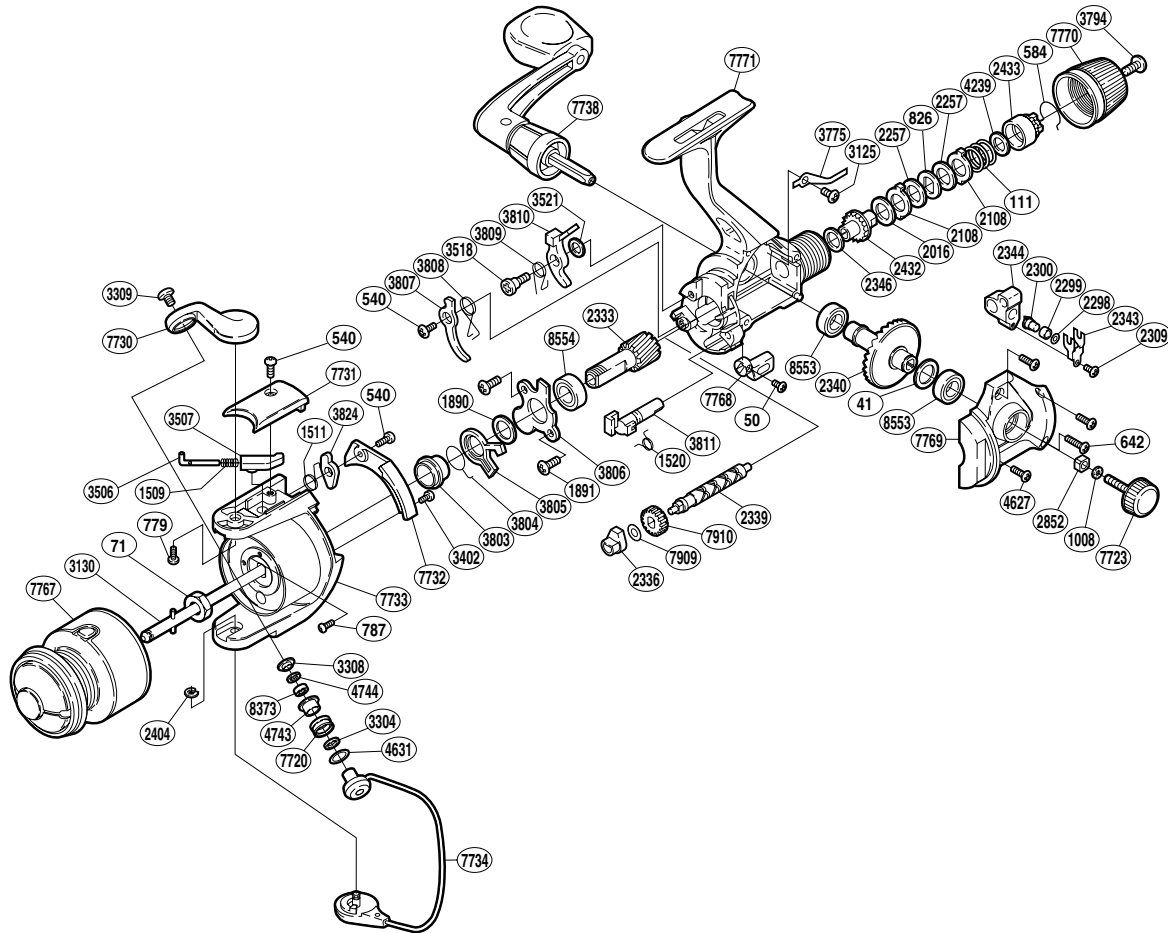

SHIMANO®

SUPER AERO

SUA-3000R

Part No.	Description	Part No.	Description	Part No.	Description
RD0041	Drive Gear Washer	RD2343	Oscillating Slider Retainer	RD3811	Anti-Reverse Cam (A)
RD0050	Anti-Reverse Lever Screw	RD2344	Oscillating Slider	RD3824	Bail Trip Lever
RD0071	Rotor Nut	RD2346	Drag Washer "C" (cloth)	RD4239	Drag Spring Washer "A"
RD0111	Drag Coil Spring	RD2404	"E" Lock	RD4627	Side Cover Screw (large)
RD0540	Multi-Purpose Screw	RD2432	Drag Shaft	RD4631	Spacer
RD0584	Hold Click Spring	RD2433	Pressure Screw	RD4743	Line Roller Bushing
RD0642	Side Cover Screw (small)	RD2852	Handle Screw Lock	RD4744	Roller Bearing Seal
RD0779	Bail Arm Screw	RD3125	Drag Click Screw	RD7720	Line Roller
RD0787	Nut Lock Screw	RD3130	Main Shaft	RD7723	Handle Screw Cap
RD0826	Key Washer "A"	RD3304	Bearing Spacer	RD7730	Bail Arm
RD1008	Handle Lock Washer	RD3308	Line Roller Washer	RD7731	Bail Spring Cover
RD1509	Bail Spring	RD3309	Line Roller Screw	RD7732	Counterbalance Cover
RD1511	Lever Spring	RD3402	Cover Screw	RD7733	Rotor
RD1520	Anti-Reverse Cam (A) Spring	RD3506	Bail Spring Guide (A)	RD7734	Bail Assembly
RD1890	Bushing Washer	RD3507	Bail Spring Guide (B)	RD7738	Handle Assembly
RD1891	Bearing Retainer Screw	RD3518	Anti-Reverse Pawl Screw	RD7767	Spool Assembly
RD2016	Drag Washer "H" (cloth)	RD3521	Anti-Reverse Pawl Spacer	RD7768	Anti-Reverse Lever
RD2108	Eared Washer "B"	RD3775	Drag Click	RD7769	Side Cover
RD2257	Drag Washer "H" (blue)	RD3794	Drag Knob Screw	RD7770	Drag Knob
RD2298	Spacer	RD3803	Lock Out Spring Holder	RD7771	Body
RD2299	Oscillating Slider Bushing	RD3804	Anti-Reverse Lock Out Spring	RD7909	Worm Shaft Spacer
RD2300	Oscillating Pawl	RD3805	Anti-Reverse Lock Out	RD7910	Idle Gear
RD2309	Slider Retainer Screw	RD3806	Bearing Retainer	RD8373	Line Roller Bearing
RD2333	Pinion Gear	RD3807	Anti-Reverse Cam (B)	RD8553	Ball Bearing
RD2336	Worm Bushing	RD3808	Anti-Reverse Cam (B) Spring	RD8554	Ball Bearing
RD2339	Worm Shaft	RD3809	Anti-Reverse Pawl Spring		
RD2340	Drive Gear	RD3810	Anti-Reverse Pawl		