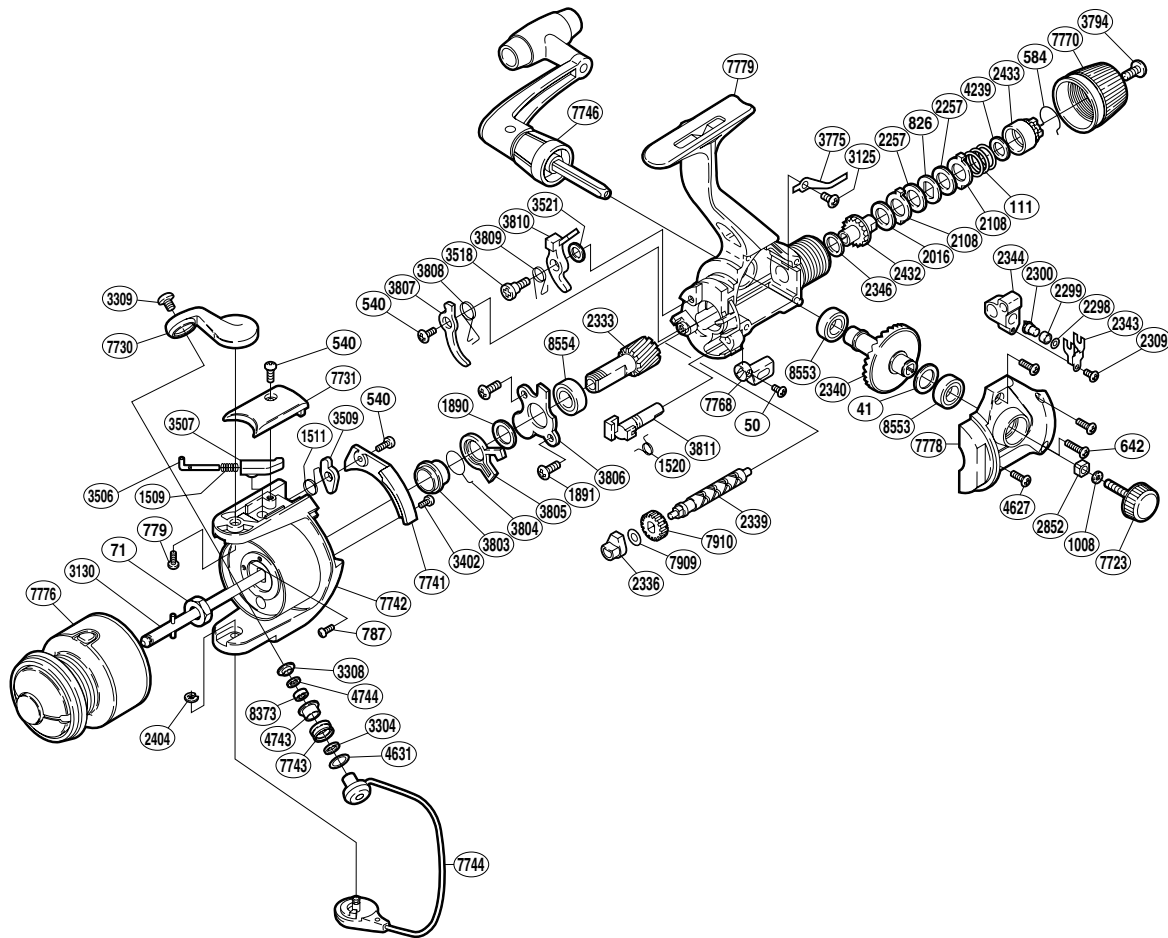

SHIMANO®

SUPER AERO

SUA-4000R

Part No.	Description	Part No.	Description	Part No.	Description
RD0041	Drive Gear Washer	RD2343	Oscillating Slider Retainer	RD3810	Anti-Reverse Pawl
RD0050	Anti-Reverse Lever Screw	RD2344	Oscillating Slider	RD3811	Anti-Reverse Cam (A)
RD0071	Rotor Nut	RD2346	Drag Washer "C" (cloth)	RD4239	Drag Spring Washer "A"
RD0111	Drag Coil Spring	RD2404	"E" Lock	RD4627	Side Cover Screw (large)
RD0540	Multi-Purpose Screw	RD2432	Drag Shaft	RD4631	Spacer
RD0584	Hold Click Spring	RD2433	Pressure Screw	RD4743	Line Roller Bushing
RD0642	Side Cover Screw (small)	RD2852	Handle Screw Lock	RD4744	Roller Bearing Seal
RD0779	Bail Arm Screw	RD3125	Drag Click Screw	RD7723	Handle Screw Cap
RD0787	Nut Lock Screw	RD3130	Main Shaft	RD7730	Bail Arm
RD0826	Key Washer "A"	RD3304	Bearing Spacer	RD7731	Bail Spring Cover
RD1008	Handle Lock Washer	RD3308	Line Roller Washer	RD7741	Counterbalance Cover
RD1509	Bail Spring	RD3309	Line Roller Screw	RD7742	Rotor
RD1511	Lever Spring	RD3402	Cover Screw	RD7743	Line Roller
RD1520	Anti-Reverse Cam (A) Spring	RD3506	Bail Spring Guide (A)	RD7744	Bail Assembly
RD1890	Bushing Washer	RD3507	Bail Spring Guide (B)	RD7746	Handle Assembly
RD1891	Bearing Retainer Screw	RD3509	Bail Trip Lever	RD7768	Anti-Reverse Lever
RD2016	Drag Washer "H" (cloth)	RD3518	Anti-Reverse Pawl Screw	RD7770	Drag Knob
RD2108	Eared Washer "B"	RD3521	Anti-Reverse Pawl Spacer	RD7776	Spool Assembly
RD2257	Drag Washer "H" (blue)	RD3775	Drag Click	RD7778	Side Cover
RD2298	Spacer	RD3794	Drag Knob Screw	RD7779	Body
RD2299	Oscillating Slider Bushing	RD3803	Lock Out Spring Holder	RD7909	Worm Shaft Spacer
RD2300	Oscillating Pawl	RD3804	Anti-Reverse Lock Out Spring	RD7910	Idle Gear
RD2309	Slider Retainer Screw	RD3805	Anti-Reverse Lock Out	RD8373	Line Roller Bearing
RD2333	Pinion Gear	RD3806	Bearing Retainer	RD8553	Ball Bearing
RD2336	Worm Bushing	RD3807	Anti-Reverse Cam (B)	RD8554	Ball Bearing
RD2339	Worm Shaft	RD3808	Anti-Reverse Cam (B) Spring		
RD2340	Drive Gear	RD3809	Anti-Reverse Pawl Spring		