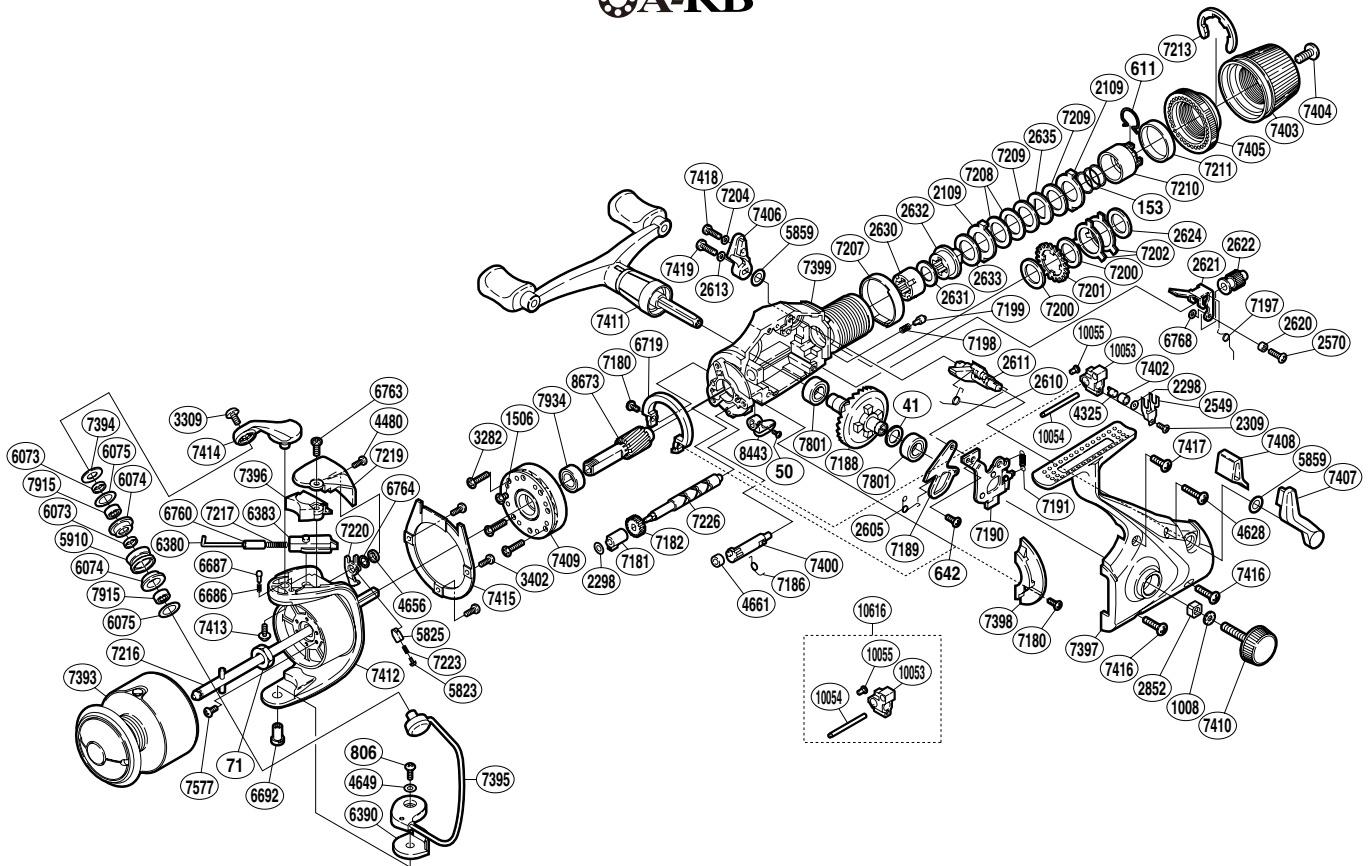

SHIMANO®

SUPER BAITRUNNER AERO A-RB

SBTA-10000XTE

Part No.	Description	Part No.	Description	Part No.	Description
RD 0041	Drive Gear Washer	RD 5910	Line Roller	RD 7223	Lever Spring
RD 0050	Anti-Reverse Lever Screw	RD 6073	Bearing Spacer	RD 7226	Worm Shaft
RD 0071	Rotor Nut	RD 6074	Line Roller Bushing	RD 7393	Spool Assembly
RD 0153	Drag Coil Spring	RD 6075	Roller Bearing Seal	RD 7394	Line Roller Spacer
RD 0611	Hold Click Spring	RD 6380	Bail Spring Guide (A)	RD 7395	Bail Assembly
RD 0642	Clutch Plate Screw	RD 6383	Bail Spring Guide (B)	RD 7396	Bail Spring Cover
RD 0806	Bail Hold Support Screw	RD 6390	Bail Hold Support Spacer	RD 7397	Side Cover
RD 1008	Handle Lock Washer	RD 6686	Click Spring	RD 7398	Side Cover Flange
RD 1506	Clutch Cover Screw	RD 6687	Bail Arm Click	RD 7399	Body
RD 2109	Eared Washer "B"	RD 6692	Bail Hold Support Shaft	RD 7400	Anti-Reverse Cam
RD 2298	Spacer	RD 6719	Friction Ring	RD 7402	Oscillating Slider Bushing
RD 2309	Slider Retainer Screw	RD 6760	Bail Spring Guide (A) Collar	RD 7403	Drag Knob
RD 2549	Oscillating Slider Retainer	RD 6763	Rotor Protector Screw (large)	RD 7404	Drag Knob Screw
RD 2570	BaitRunner Clutch Screw	RD 6764	Spacer	RD 7405	BaitRunner Tension Dial
RD 2605	Clutch Pawl Spring	RD 6768	Spacer	RD 7406	BaitRunner Lever Arm (R)
RD 2610	Clutch Spring	RD 7180	Friction Ring Screw	RD 7407	BaitRunner Lever Arm (L)
RD 2611	BaitRunner Lever Shaft	RD 7181	Worm Bushing	RD 7408	BaitRunner Lever Bridge
RD 2613	Lock Washer (B)	RD 7182	Idle Gear	RD 7409	Roller Clutch Assembly
RD 2620	Clutch Screw Collar	RD 7186	Anti-Reverse Cam Spring	RD 7410	Handle Screw Cap
RD 2621	BaitRunner Clutch	RD 7188	Drive Gear	RD 7411	Double Paddle Handle Assembly
RD 2622	Clutch Shaft	RD 7189	Clutch Pawl	RD 7412	Rotor
RD 2624	Drag Washer "C" (blue)	RD 7190	Clutch Plate Assembly	RD 7413	Bail Arm Screw
RD 2630	Free Spool Tension Shaft	RD 7191	BaitRunner Click Spring	RD 7414	Bail Arm
RD 2631	Drag Washer "D"	RD 7197	Clutch Shaft Spring	RD 7415	Guard Ring
RD 2632	Drag Shaft	RD 7198	Dial Click Spring	RD 7416	Side Cover Screw (medium)
RD 2633	Drag Washer "H" (cloth)	RD 7199	Dial Click Shoe	RD 7417	Side Cover Screw (short)
RD 2635	Key Washer "A"	RD 7200	Drag Washer "C"	RD 7418	BaitRunner Lever Screw
RD 2852	Handle Screw Lock	RD 7201	Click Gear	RD 7419	BaitRunner Lever Screw (B)
RD 3282	Roller Clutch Screw	RD 7202	Eared Washer "Brs"	RD 7577	Nut Lock Screw
RD 3309	Line Roller Screw	RD 7204	Lock Washer (A)	RD 7801	Ball Bearing
RD 3402	Guard Ring Screw	RD 7207	Dial Spacer	RD 7915	Line Roller Bearing
RD 4325	Oscillating Pawl	RD 7208	Spacer	RD 7934	Ball Bearing
RD 4480	Rotor Protector Screw (small)	RD 7209	Drag Washer "H" (black)	RD 8443	Anti-Reverse Lever
RD 4628	Side Cover Screw (long)	RD 7210	Pressure Screw	RD 8673	Pinion Gear (B)
RD 4649	Spacer	RD 7211	Dial Washer	RD10053	Oscillating Slider
RD 4656	Trip Lever Spacer	RD 7213	Dial Retainer Ring	RD10054	Oscillating Guide
RD 4661	Anti-Reverse Cam Ring	RD 7216	Main Shaft	RD10055	Oscillating Guide Holder
RD 5823	Lever Spring Guide (A)	RD 7217	Bail Spring	RD10616	Oscillating Slider Set
RD 5825	Lever Spring Guide (B)	RD 7219	Bail Spring Cover Guard		
RD 5859	BaitRunner Lever Spacer	RD 7220	Bail Trip Lever		