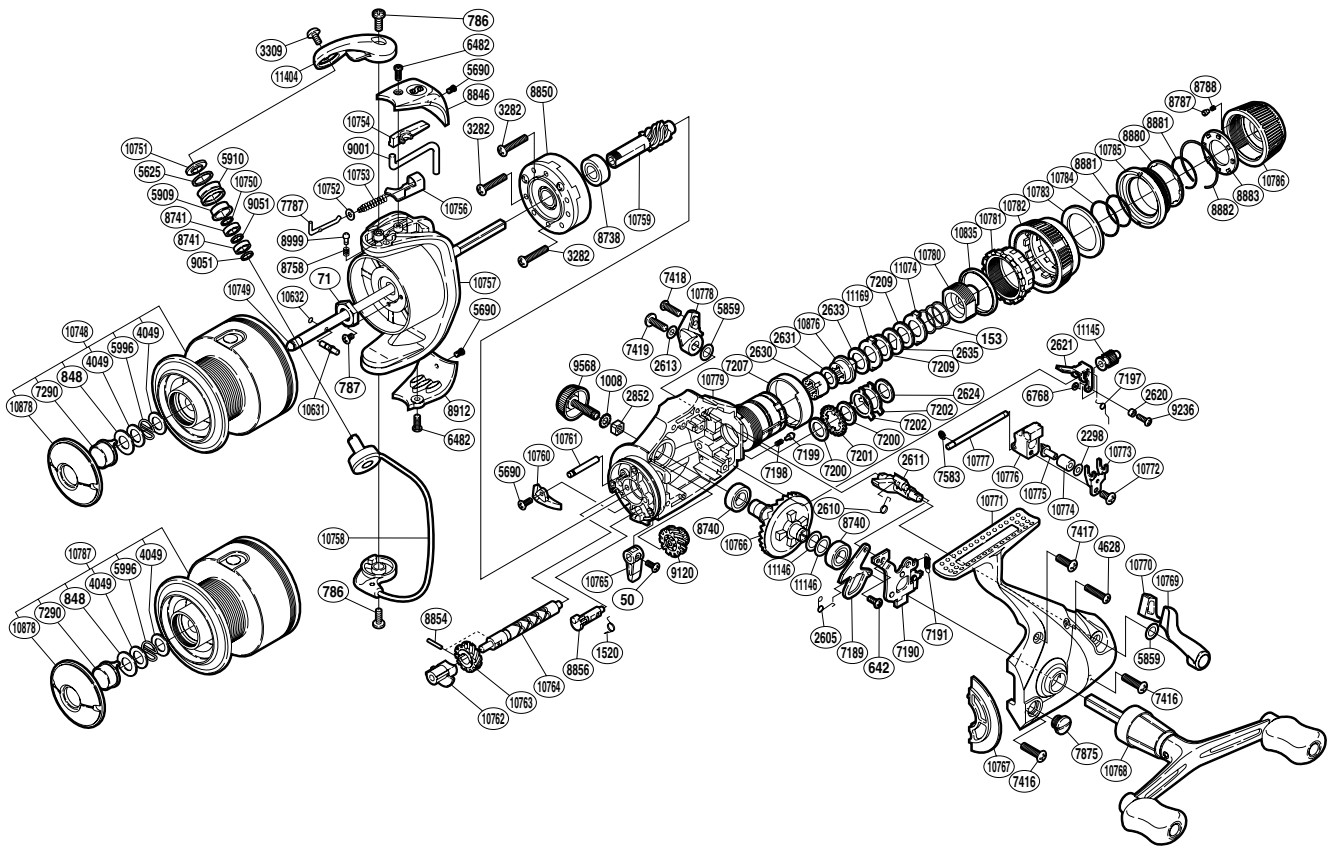

SHIMANO

SUPER BAITRUNNER SBTA-5000XTEA

(1SG625002G)

Part No.	Description	Part No.	Description	Part No.	Description
RD 0050	Screw	RD 7202	Eared Washer	RD10757	Rotor
RD 0071	Rotor Nut	RD 7207	Dial Spacer	RD10758	Bail Assembly
RD 0153	Drag Coil Spring	RD 7209	Drag Washer	RD10759	Pinion Gear
RD 0642	Screw	RD 7290	Push Button	RD10760	Bail Trip Lever Strike
RD 0786	Screw	RD 7416	Screw	RD10761	Idle Gear B Shaft
RD 0787	Screw	RD 7417	Screw	RD10762	Worm Bushing
RD 0848	Washer	RD 7418	Screw	RD10763	Idle Gear
RD 1008	Lock Washer	RD 7419	Screw	RD10764	Worm Shaft
RD 1520	Anti-Reverse Cam Spring	RD 7583	E Lock	RD10765	Anti-Reverse Lever
RD 2298	Spacer	RD 7787	Bail Spring Guide A	RD10766	Drive Gear
RD 2605	Clutch Pawl Spring	RD 7875	Oil Cap	RD10767	Side Cover Flange
RD 2610	Clutch Spring	RD 8738	Ball Bearing	RD10768	Double Paddle Handle Assembly
RD 2611	BaitRunner Lever Shaft	RD 8740	Ball Bearing	RD10769	BaitRunner Lever Arm L
RD 2613	Lock Washer	RD 8741	Ball Bearing	RD10770	BaitRunner Lever Bridge
RD 2620	Clutch Screw Collar	RD 8758	Click Spring	RD10771	Side Cover
RD 2621	BaitRunner Clutch	RD 8787	Click Pin	RD10772	Screw
RD 2624	Drag Washer	RD 8788	Click Spring	RD10773	Oscillating Slider Retainer
RD 2630	Free Spool Tension Shaft	RD 8846	Bail Spring Cover	RD10774	Oscillating Slider Bushing
RD 2631	Drag Washer	RD 8850	Roller Clutch Assembly	RD10775	Oscillating Pawl
RD 2633	Drag Washer	RD 8854	Worm Shaft Pin	RD10776	Oscillating Slider
RD 2635	Key Washer	RD 8856	Anti-Reverse Cam	RD10777	Oscillating Guide
RD 2852	Handle Screw Lock	RD 8880	Drag Knob Washer	RD10778	BaitRunner Lever Arm R
RD 3282	Screw	RD 8881	Drag Knob Retainer	RD10779	Body
RD 3309	Screw	RD 8882	Click Plate Retainer	RD10780	Pressure Screw
RD 4049	Washer	RD 8883	Click Plate	RD10781	BaitRunner Tension Screw
RD 4628	Screw	RD 8912	Bail Hold Support Guard	RD10782	BaitRunner Tension Dial
RD 5625	Line Roller Spacer	RD 8999	Click Pin	RD10783	Tension Dial Retainer Ring
RD 5690	Screw	RD 9001	Bail Trip Lever	RD10784	BaitRunner Tension Dial Retainer
RD 5859	Spacer	RD 9051	Bearing Spacer	RD10785	Drag Programmer B
RD 5909	Line Roller Bushing	RD 9120	Idle Gear B	RD10786	Drag Programmer A
RD 5910	Line Roller	RD 9236	Screw	RD10835	Dial Washer
RD 5996	Locking Spring	RD 9568	Handle Screw Cap	RD10876	Drag Shaft
RD 6482	Screw	RD10631	Main Shaft Pin	RD10878	Push Button Collar
RD 6768	Spacer	RD10632	O Ring	RD11074	Eared Washer
RD 7189	Clutch Pawl	RD10748	Spool Assembly	RD11145	Clutch Shaft
RD 7190	Clutch Plate Assembly	RD10749	Main Shaft	RD11146	Washer
RD 7191	BaitRunner Click Spring	RD10750	Bearing Spacer	RD11169	Eared Washer
RD 7197	Clutch Shaft Spring	RD10751	Line Roller Washer	RD11404	Bail Arm
RD 7198	Click Spring	RD10752	Bail Spring Guide A Support		
RD 7199	Click Shoe	RD10753	Bail Spring		
RD 7200	Drag Washer	RD10754	Bail Trip Cover		
RD 7201	Click Gear	RD10756	Bail Spring Seat	RD10787	Spare Spool Assembly