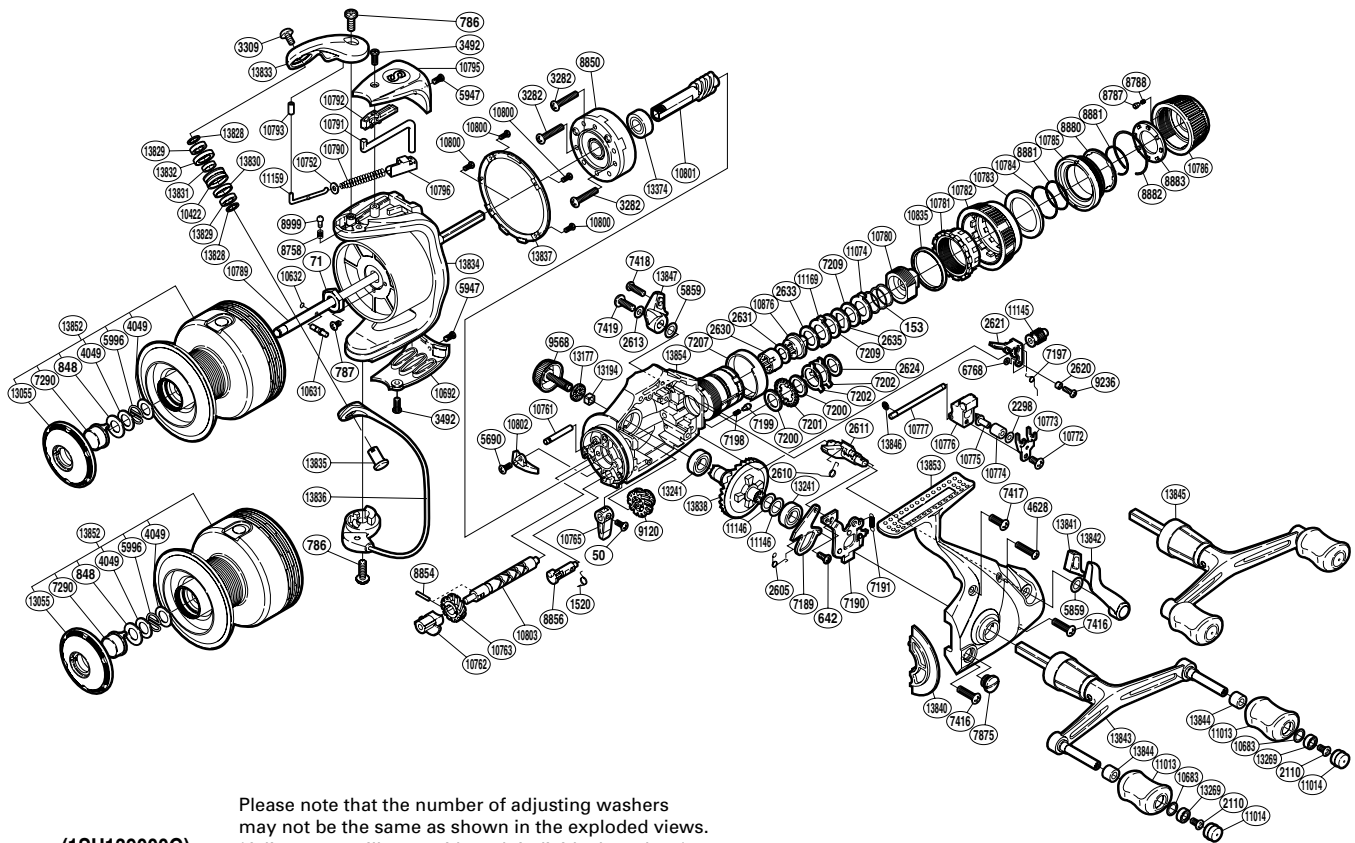

## SUPER BAITRUNNER XTR SA-RB SBTXTR-10000RA

Please note that the number of adjusting washers may not be the same as shown in the exploded views. (Adjustment will vary with each individual product.)

(1SH13900G)