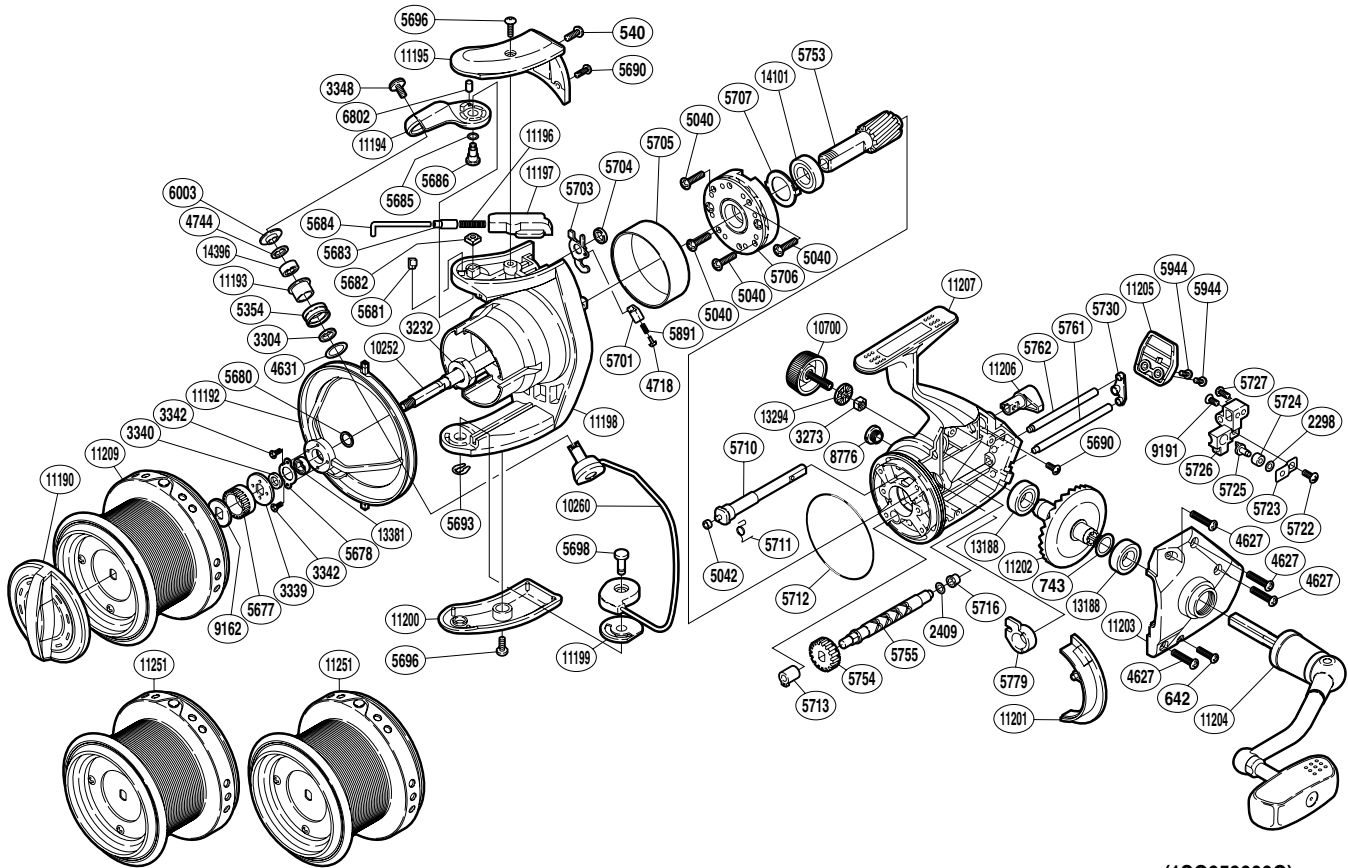

SHIMANO

SUPER ULTEGRA S A-RB

SULT-10000XSA

(1SG959000G)

Part No.	Description	Part No.	Description	Part No.	Description
RD 0540	Screw	RD 5698	Bail Hold Support Shaft	RD 9191	Screw
RD 0642	Screw	RD 5701	Lever Spring Guide B	RD10252	Main Shaft
RD 0743	Washer	RD 5703	Bail Trip Lever	RD10260	Bail Assembly
RD 2298	Spacer	RD 5704	Trip Lever Spacer	RD10700	Handle Screw Cap
RD 2409	Spacer	RD 5705	Roller Clutch Ring	RD11190	Drag Knob
RD 3232	Rotor Nut	RD 5706	Roller Clutch Assembly	RD11192	Line Safety Guard
RD 3273	Handle Screw Lock	RD 5707	Bearing Washer	RD11193	Line Roller Bushing
RD 3304	Bearing Spacer	RD 5710	Anti-Reverse Cam	RD11194	Bail Arm
RD 3339	Spool Support B	RD 5711	Anti-Reverse Cam Spring	RD11195	Bail Spring Cover
RD 3340	Spacer	RD 5712	O Ring	RD11196	Bail Spring
RD 3342	Screw	RD 5713	Worm Bushing (front)	RD11197	Bail Spring Guide B
RD 3348	Screw	RD 5716	Worm Bushing (rear)	RD11198	Rotor
RD 4627	Screw	RD 5722	Screw	RD11199	Bail Hold Support Spacer
RD 4631	Spacer	RD 5723	Oscillating Pawl Cover	RD11200	Bail Hold Support Guard
RD 4718	Lever Spring Guide A	RD 5724	Oscillating Slider Bushing	RD11201	Side Cover Flange
RD 4744	Roller Bearing Seal	RD 5725	Oscillating Pawl	RD11202	Drive Gear
RD 5040	Screw	RD 5726	Oscillating Slider	RD11203	Side Cover
RD 5042	Anti-Reverse Cam Ring	RD 5727	Screw	RD11204	Handle Assembly
RD 5354	Line Roller	RD 5730	Worm Shaft Retainer Washer	RD11205	Rear Protector
RD 5677	Spool Support A	RD 5753	Pinion Gear	RD11206	Anti-Reverse Lever
RD 5678	Bearing Retainer	RD 5754	Idle Gear	RD11207	Body
RD 5680	Spacer	RD 5755	Worm Shaft	RD11209	Spool Assembly
RD 5681	Angle Controller	RD 5761	Oscillating Guide (long)	RD13188	Ball Bearing
RD 5682	Bail Arm Nut	RD 5762	Oscillating Guide (short)	RD13294	Handle Screw Lock Washer
RD 5683	Bail Spring Guide A Support	RD 5779	Bushing	RD13381	Ball Bearing
RD 5684	Bail Spring Guide A	RD 5891	Bail Trip Lever Spring	RD14101	Ball Bearing
RD 5685	Spacer	RD 5944	Screw	RD14396	Ball Bearing
RD 5686	Bail Arm Shaft	RD 6003	Line Roller Washer		
RD 5690	Screw	RD 6802	Bail Arm Bushing		
RD 5693	U Lock	RD 8776	Oil Cap		
RD 5696	Screw	RD 9162	Spool Washer	RD11251	Spare Spool Assembly