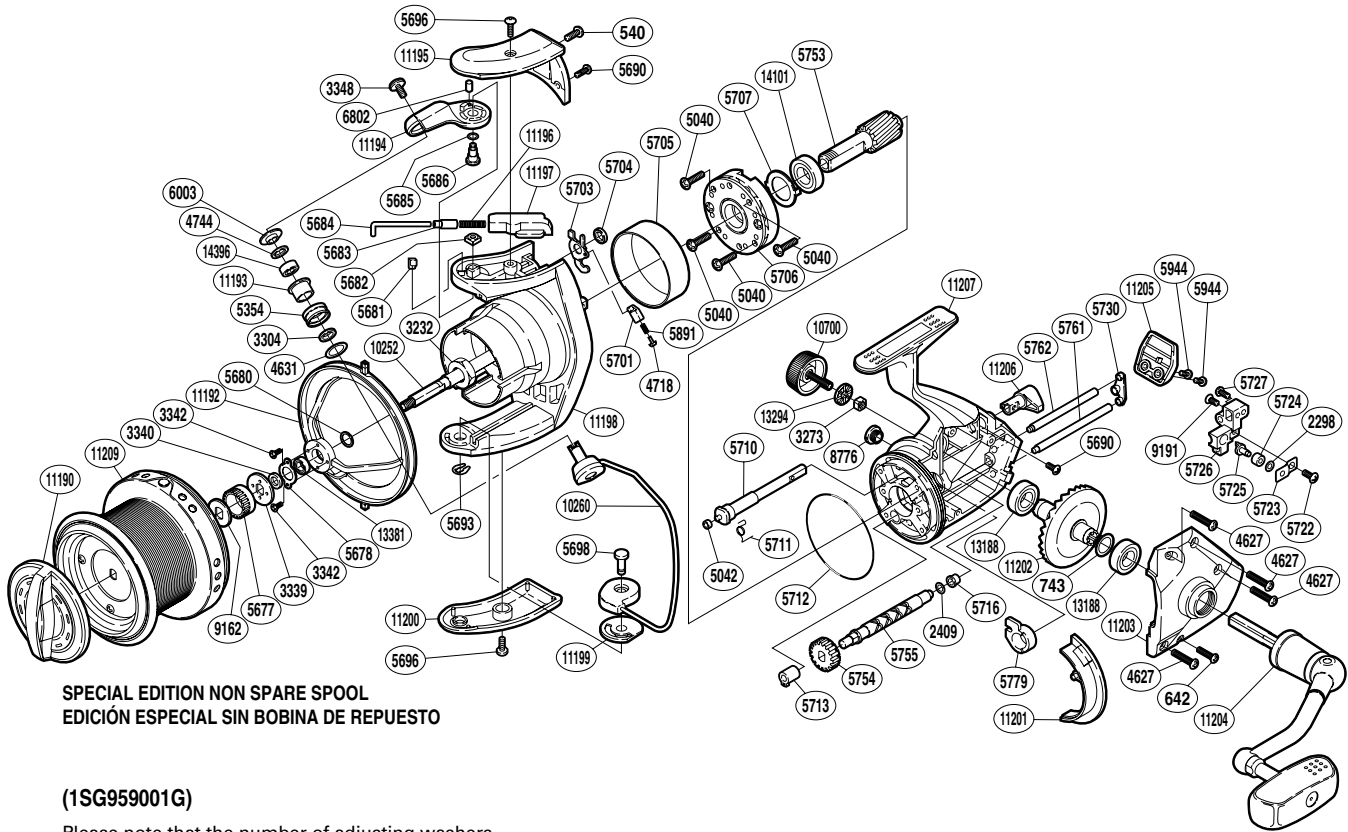

SHIMANO

SUPER ULTEGRA S A-RB

SULT-10000XSA-SE

SPECIAL EDITION NON SPARE SPOOL
EDICIÓN ESPECIAL SIN BOBINA DE REPUESTO

(1SG959001G)

Please note that the number of adjusting washers may not be the same as shown in the exploded views. (Adjustment will vary with each individual product.)