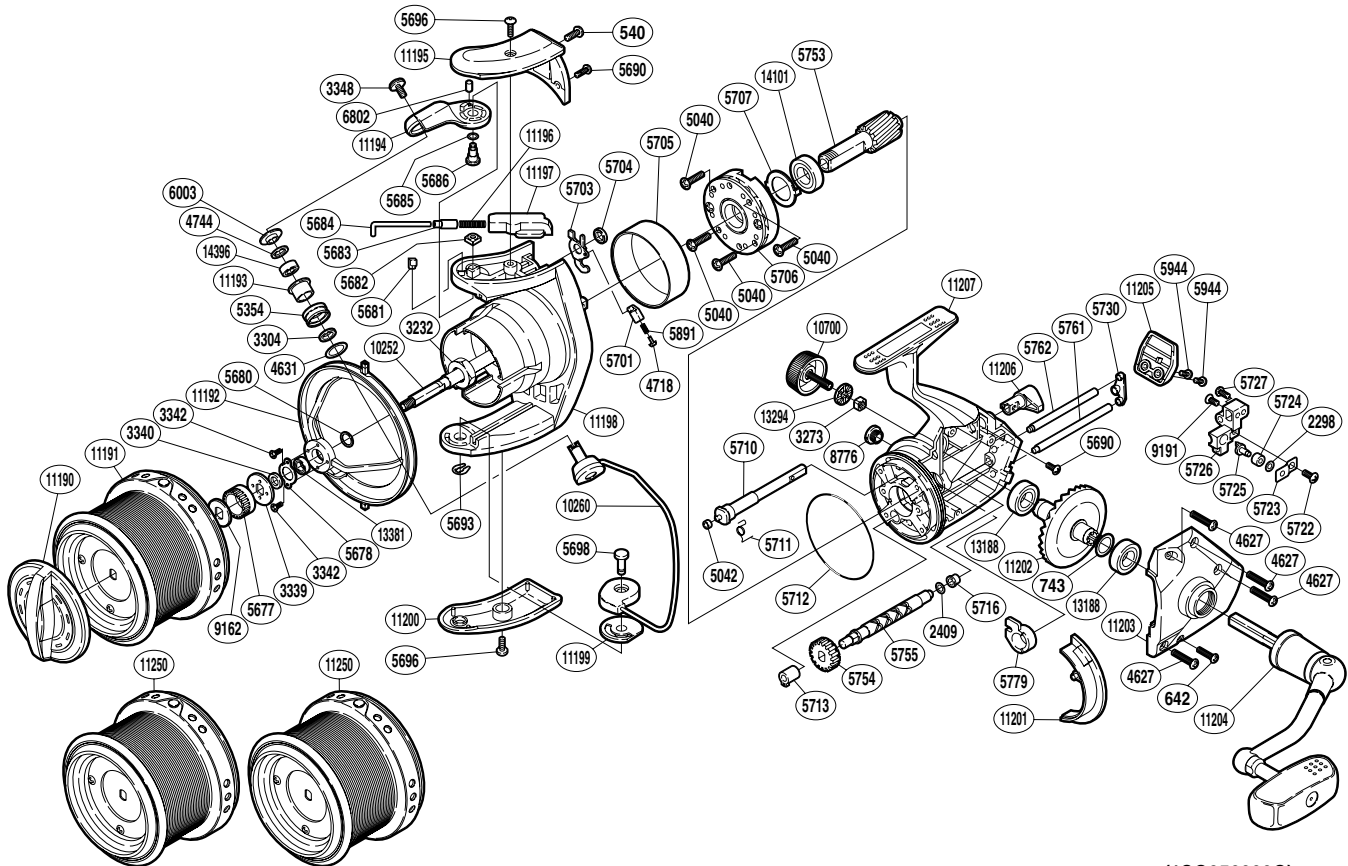

SHIMANO

SUPER ULTEGRA S A-RB

SULT-6000XSA

(1SG956000G)

| Part No. | Description | Part No. | Description | Part No. | Description |
|----------|-----------------------------|----------|----------------------------|----------|--------------------------|
| RD 0540 | Screw | RD 5698 | Bail Hold Support Shaft | RD 9191 | Screw |
| RD 0642 | Screw | RD 5701 | Lever Spring Guide B | RD10252 | Main Shaft |
| RD 0743 | Washer | RD 5703 | Bail Trip Lever | RD10260 | Bail Assembly |
| RD 2298 | Spacer | RD 5704 | Trip Lever Spacer | RD10700 | Handle Screw Cap |
| RD 2409 | Spacer | RD 5705 | Roller Clutch Ring | RD11190 | Drag Knob |
| RD 3232 | Rotor Nut | RD 5706 | Roller Clutch Assembly | RD11191 | Spool Assembly |
| RD 3273 | Handle Screw Lock | RD 5707 | Bearing Washer | RD11192 | Line Safety Guard |
| RD 3304 | Bearing Spacer | RD 5710 | Anti-Reverse Cam | RD11193 | Line Roller Bushing |
| RD 3339 | Spool Support B | RD 5711 | Anti-Reverse Cam Spring | RD11194 | Bail Arm |
| RD 3340 | Spacer | RD 5712 | O Ring | RD11195 | Bail Spring Cover |
| RD 3342 | Screw | RD 5713 | Worm Bushing (front) | RD11196 | Bail Spring |
| RD 3348 | Screw | RD 5716 | Worm Bushing (rear) | RD11197 | Bail Spring Guide B |
| RD 4627 | Screw | RD 5722 | Screw | RD11198 | Rotor |
| RD 4631 | Spacer | RD 5723 | Oscillating Pawl Cover | RD11199 | Bail Hold Support Spacer |
| RD 4718 | Lever Spring Guide A | RD 5724 | Oscillating Slider Bushing | RD11200 | Bail Hold Support Guard |
| RD 4744 | Roller Bearing Seal | RD 5725 | Oscillating Pawl | RD11201 | Side Cover Flange |
| RD 5040 | Screw | RD 5726 | Oscillating Slider | RD11202 | Drive Gear |
| RD 5042 | Anti-Reverse Cam Ring | RD 5727 | Screw | RD11203 | Side Cover |
| RD 5354 | Line Roller | RD 5730 | Worm Shaft Retainer Washer | RD11204 | Handle Assembly |
| RD 5677 | Spool Support A | RD 5753 | Pinion Gear | RD11205 | Rear Protector |
| RD 5678 | Bearing Retainer | RD 5754 | Idle Gear | RD11206 | Anti-Reverse Lever |
| RD 5680 | Spacer | RD 5755 | Worm Shaft | RD11207 | Body |
| RD 5681 | Angle Controller | RD 5761 | Oscillating Guide (long) | RD13188 | Ball Bearing |
| RD 5682 | Bail Arm Nut | RD 5762 | Oscillating Guide (short) | RD13294 | Handle Screw Lock Washer |
| RD 5683 | Bail Spring Guide A Support | RD 5779 | Bushing | RD13381 | Ball Bearing |
| RD 5684 | Bail Spring Guide A | RD 5891 | Bail Trip Lever Spring | RD14101 | Ball Bearing |
| RD 5685 | Spacer | RD 5944 | Screw | RD14396 | Ball Bearing |
| RD 5686 | Bail Arm Shaft | RD 6003 | Line Roller Washer | | |
| RD 5690 | Screw | RD 6802 | Bail Arm Bushing | | |
| RD 5693 | U Lock | RD 8776 | Oil Cap | | |
| RD 5696 | Screw | RD 9162 | Spool Washer | RD11250 | Spare Spool Assembly |