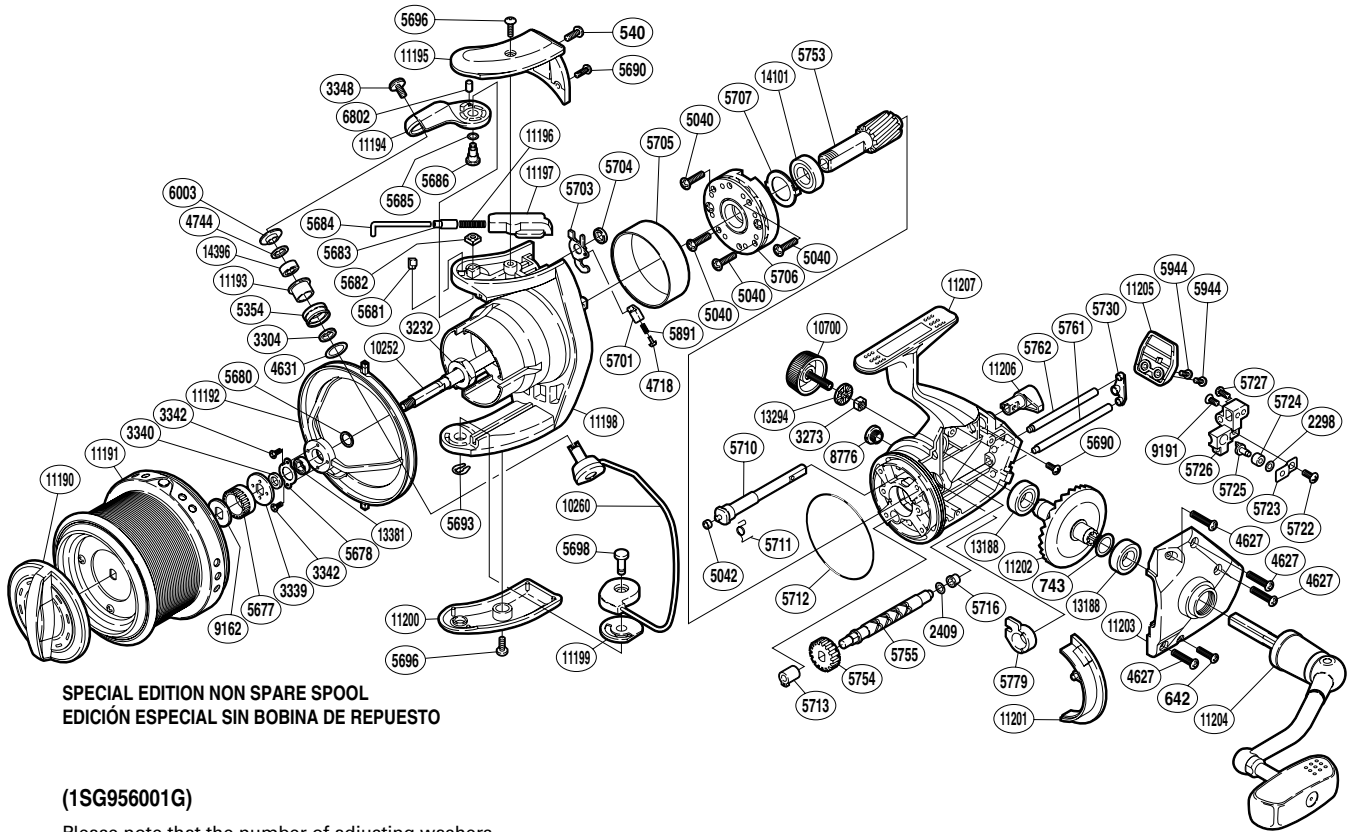

SHIMANO

SUPER ULTEGRA S A-RB

SULT-6000XSA-SE

SPECIAL EDITION NON SPARE SPOOL
EDICIÓN ESPECIAL SIN BOBINA DE REPUESTO

(1SG956001G)

Please note that the number of adjusting washers may not be the same as shown in the exploded views. (Adjustment will vary with each individual product.)