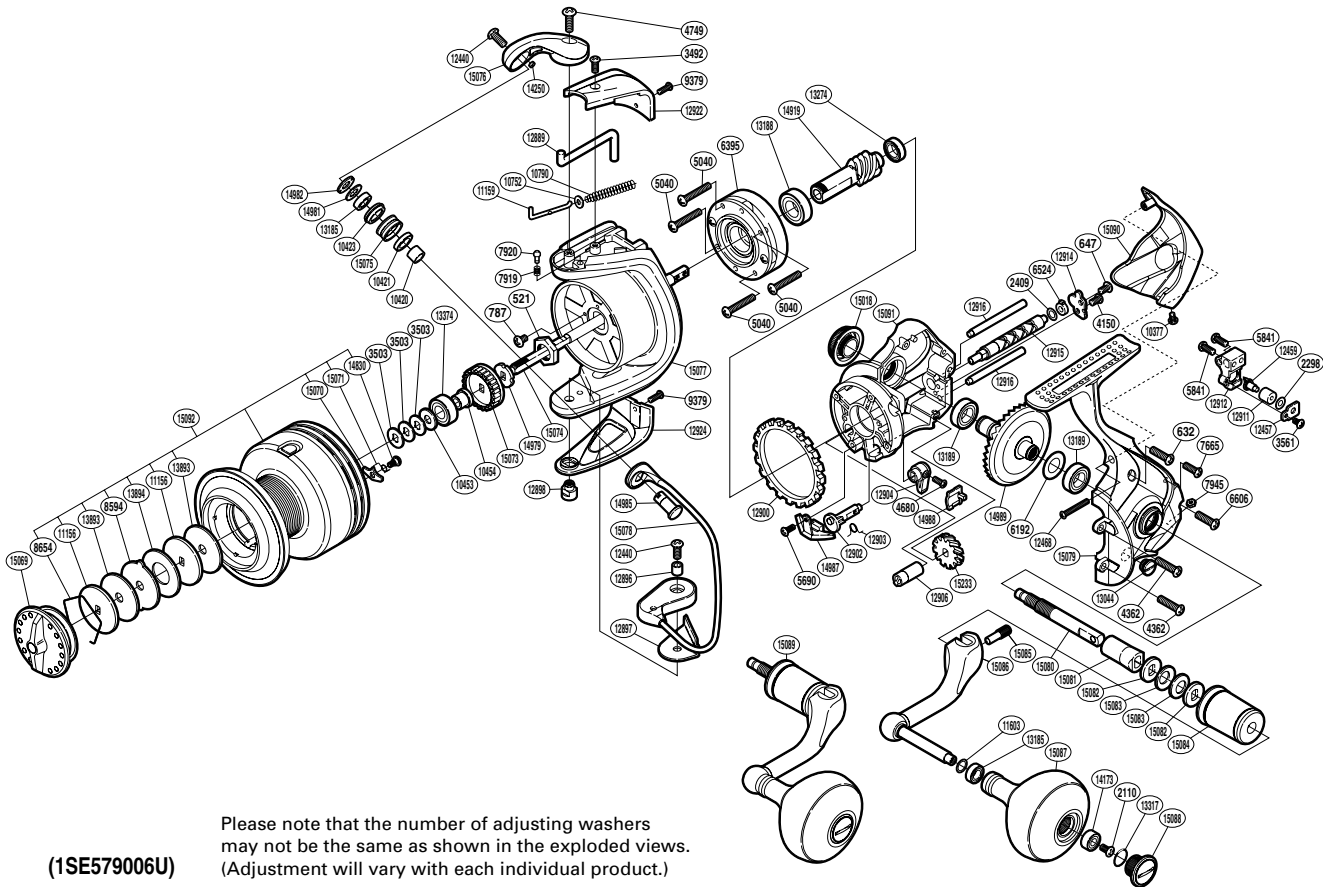

SHIMANO

SUSTAIN S A-RB

SA-10000FG

(1SE579006U) Please note that the number of adjusting washers may not be the same as shown in the exploded views. (Adjustment will vary with each individual product.)

Part No.	Description	Part No.	Description	Part No.	Description
RD 0521	Rotor Nut	RD10790	Bail Spring	RD14830	Screw
RD 0632	Screw	RD11156	Key Washer	RD14919	Pinion Gear
RD 0647	Screw	RD11159	Bail Spring Guide A	RD14979	Spool Support B
RD 0787	Screw	RD11603	Washer	RD14981	Line Roller Washer
RD 2110	Screw	RD12440	Screw	RD14982	Line Roller Plate
RD 2298	Spacer	RD12457	Oscillating Pawl Cover	RD14985	Line Roller Support
RD 2409	Spacer	RD12459	Oscillating Pawl	RD14987	Bail Trip Strike
RD 3492	Screw	RD12468	Screw	RD14988	Anti-Reverse Lever Cover
RD 3503	Spool Washer	RD12889	Bail Trip Lever	RD14989	Drive Gear
RD 3561	Screw	RD12896	Screw Collar	RD15018	Handle Screw Cap
RD 4150	Screw	RD12897	Bail Hold Support Spacer	RD15069	Drag Knob
RD 4362	Screw	RD12898	Bail Hold Support Shaft	RD15070	Drag Click
RD 4680	Screw	RD12900	Friction Ring	RD15071	Drag Click Spring
RD 4749	Screw	RD12902	Anti-Reverse Cam	RD15073	Spool Support A
RD 5040	Screw	RD12903	Anti-Reverse Cam Spring	RD15074	Main Shaft
RD 5690	Screw	RD12904	Anti-Reverse Lever	RD15075	Line Roller
RD 5841	Screw	RD12906	Worm Bushing (front)	RD15076	Bail Arm
RD 6192	Washer	RD12911	Oscillating Slider Bushing	RD15077	Rotor
RD 6395	Roller Clutch Assembly	RD12912	Oscillating Slider	RD15078	Bail Assembly
RD 6524	Worm Bushing (rear)	RD12914	Worm Shaft Retainer	RD15079	Side Cover
RD 6606	Screw	RD12915	Worm Shaft	RD15080	Handle Shaft
RD 7665	Screw	RD12916	Oscillating Guide	RD15081	Handle Shaft Cover A
RD 7919	Click Spring	RD12922	Bail Spring Cover	RD15082	Small Handle Shank Washer
RD 7920	Click Pin	RD12924	Bail Hold Support Guard	RD15083	Coned Disc Spring
RD 7945	Nut	RD13044	Oil Cap	RD15084	Handle Shaft Cover B
RD 8594	Eared Washer	RD13185	Ball Bearing	RD15085	Handle Shaft Screw
RD 8654	Drag Washers Retainer	RD13188	Ball Bearing	RD15086	Handle Shank Assembly
RD 9379	Screw	RD13189	Ball Bearing	RD15087	Handle Knob
RD10377	Screw	RD13274	Ball Bearing	RD15088	Handle Knob Seal
RD10420	Bearing Spacer	RD13317	O Ring	RD15089	Handle Assembly
RD10421	Line Roller Collar	RD13374	Ball Bearing	RD15090	Rear Protector
RD10423	Line Roller Bushing	RD13893	Drag Washer	RD15091	Body
RD10453	Spool Support B	RD13894	Drag Washer	RD15092	Spool Assembly
RD10454	Bearing Bushing	RD14173	Ball Bearing	RD15233	Idle Gear
RD10752	Spring Guide A Support	RD14250	Line Roller Oil Cap		