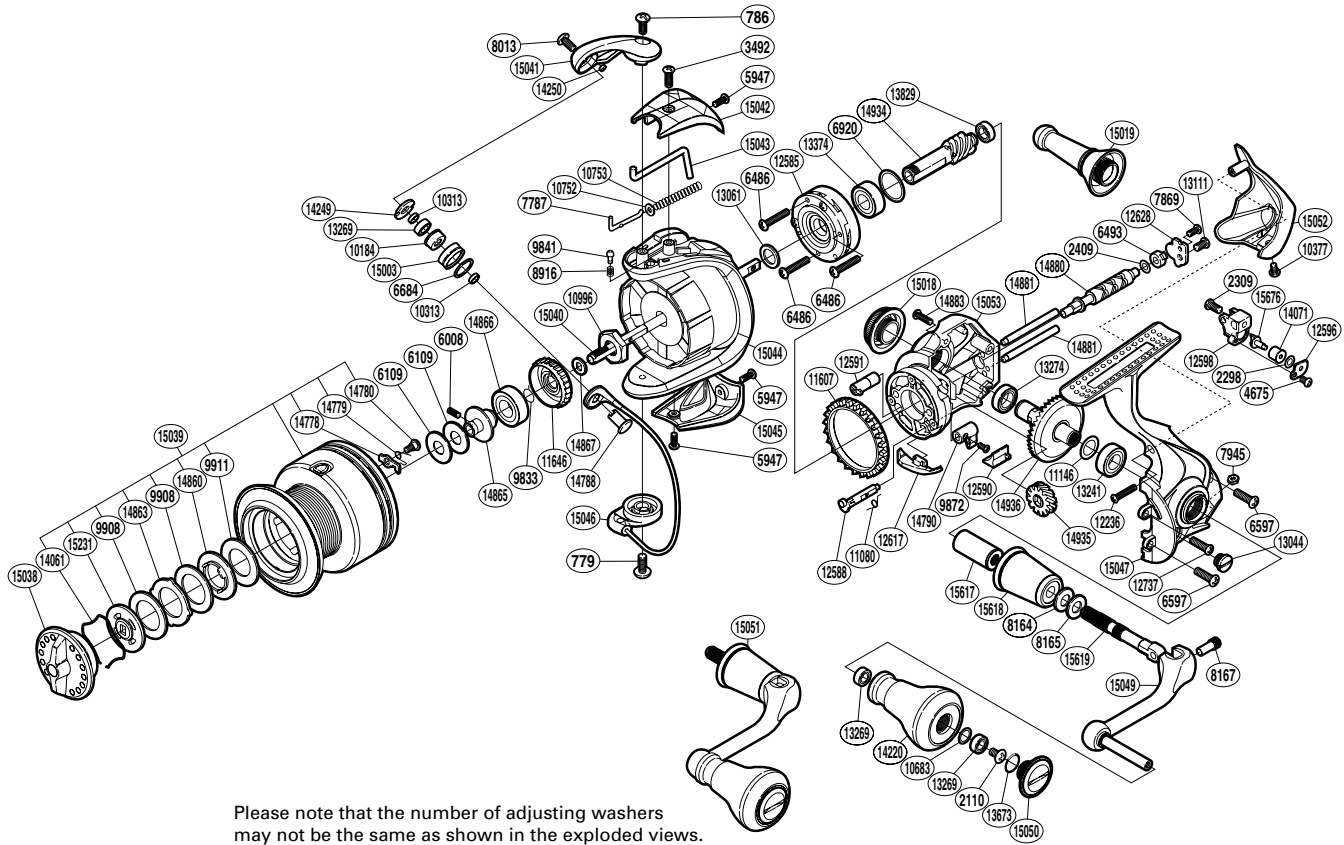

## SA-4000FG

Please note that the number of adjusting washers may not be the same as shown in the exploded views. (Adjustment will vary with each individual product.)

(1SE574006U)

Part No.	Description	Part No.	Description	Part No.	Description
RD 0779	Screw	RD10996	Rotor Nut	RD14863	Eared Washer
RD 0786	Screw	RD11080	Anti-Reverse Cam Spring	RD14865	Bearing Bushing
RD 2110	Screw	RD11146	Washer	RD14866	Ball Bearing
RD 2298	Spacer	RD11607	Friction Ring	RD14867	Spool Support
RD 2309	Screw	RD11646	Drag Click Ratchet	RD14880	Worm Shaft
RD 2409	Spacer	RD12236	Screw	RD14881	Oscillating Guide
RD 3492	Screw	RD12585	Roller Clutch Assembly	RD14883	Screw
RD 4675	Screw	RD12588	Anti-Reverse Cam	RD14934	Pinion Gear
RD 5947	Screw	RD12590	Anti-Reverse Lever Cover	RD14935	Idle Gear
RD 6008	Set Screw	RD12591	Worm Bushing (front)	RD14936	Drive Gear
RD 6109	Spool Washer	RD12596	Oscillating Pawl Cover	RD15003	Line Roller
RD 6486	Screw	RD12598	Oscillating Slider	RD15018	Handle Screw Cap
RD 6493	Worm Bushing (rear)	RD12617	Bail Trip Strike	RD15038	Drag Knob
RD 6597	Screw	RD12628	Worm Shaft Retainer	RD15039	Spool Assembly
RD 6684	Line Roller Spacer	RD12737	Screw	RD15040	Main Shaft
RD 6920	Spacer	RD13044	Oil Cap	RD15041	Bail Arm
RD 7787	Bail Spring Guide A	RD13061	Washer	RD15042	Bail Spring Cover
RD 7869	Screw	RD13111	Screw	RD15043	Bail Trip Lever
RD 7945	Nut	RD13241	Ball Bearing	RD15044	Rotor
RD 8013	Screw	RD13269	Ball Bearing	RD15045	Bail Hold Support Guard
RD 8164	Coned Disc Spring	RD13274	Ball Bearing	RD15046	Bail Assembly
RD 8165	Large Handle Shank Washer	RD13374	Ball Bearing	RD15047	Side Cover
RD 8167	Handle Shaft Screw	RD13673	O Ring	RD15049	Handle Shank Assembly
RD 8916	Click Spring	RD13829	Ball Bearing	RD15050	Handle Knob Seal
RD 9833	Ratchet Spring	RD14061	Drag Washers Retainer	RD15051	Handle Assembly
RD 9841	Click Pin	RD14071	Oscillating Slider Bushing	RD15052	Rear Protector
RD 9872	Screw	RD14220	Handle Knob	RD15053	Body
RD 9908	Drag Washer	RD14249	Line Roller Plate	RD15231	Key Washer
RD 9911	Drag Washer	RD14250	Line Roller Oil Cap	RD15617	Handle Shaft Cover B
RD10184	Line Roller Bushing	RD14778	Drag Click	RD15618	Handle Shaft Cover A
RD10313	Bearing Spacer	RD14779	Drag Click Spring	RD15619	Handle Shaft
RD10377	Screw	RD14780	Screw	RD15676	Oscillating Pawl
RD10683	Washer	RD14788	Line Roller Support		
RD10752	Bail Spring Guide A Support	RD14790	Anti-Reverse Lever		
RD10753	Bail Spring	RD14860	Key Washer	RD15019	Reel Stand (accessory)