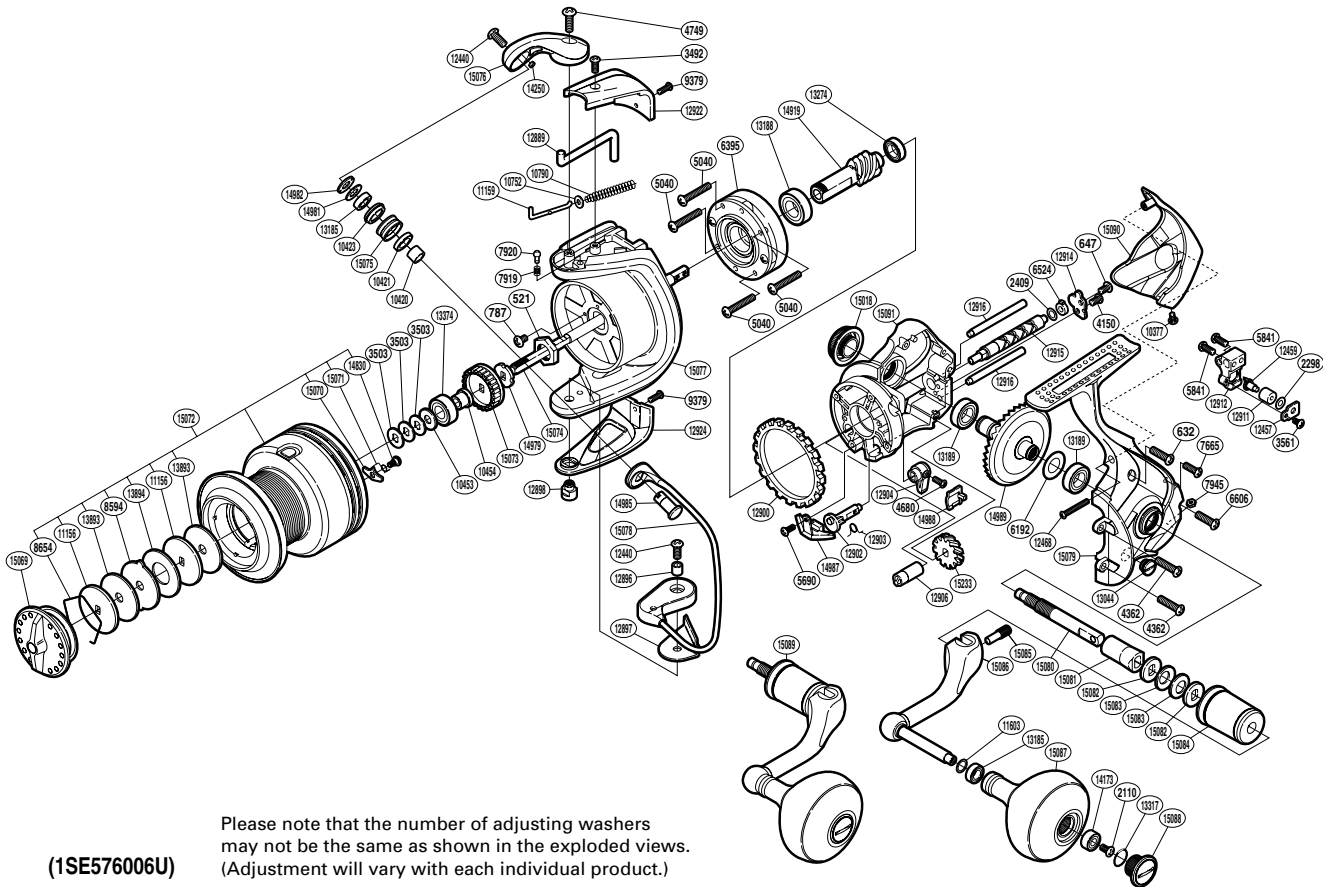

## SA-6000FG

(1SE576006U) Please note that the number of adjusting washers may not be the same as shown in the exploded views. (Adjustment will vary with each individual product.)

Part No.	Description	Part No.	Description	Part No.	Description
RD 0521	Rotor Nut	RD10790	Bail Spring	RD14830	Screw
RD 0632	Screw	RD11156	Key Washer	RD14919	Pinion Gear
RD 0647	Screw	RD11159	Bail Spring Guide A	RD14979	Spool Support B
RD 0787	Screw	RD11603	Washer	RD14981	Line Roller Washer
RD 2110	Screw	RD12440	Screw	RD14982	Line Roller Plate
RD 2298	Spacer	RD12457	Oscillating Pawl Cover	RD14985	Line Roller Support
RD 2409	Spacer	RD12459	Oscillating Pawl	RD14987	Bail Trip Strike
RD 3492	Screw	RD12468	Screw	RD14988	Anti-Reverse Lever Cover
RD 3503	Spool Washer	RD12889	Bail Trip Lever	RD14989	Drive Gear
RD 3561	Screw	RD12896	Screw Collar	RD15018	Handle Screw Cap
RD 4150	Screw	RD12897	Bail Hold Support Spacer	RD15069	Drag Knob
RD 4362	Screw	RD12898	Bail Hold Support Shaft	RD15070	Drag Click
RD 4680	Screw	RD12900	Friction Ring	RD15071	Drag Click Spring
RD 4749	Screw	RD12902	Anti-Reverse Cam	RD15072	Spool Assembly
RD 5040	Screw	RD12903	Anti-Reverse Cam Spring	RD15073	Spool Support A
RD 5690	Screw	RD12904	Anti-Reverse Lever	RD15074	Main Shaft
RD 5841	Screw	RD12906	Worm Bushing (front)	RD15075	Line Roller
RD 6192	Washer	RD12911	Oscillating Slider Bushing	RD15076	Bail Arm
RD 6395	Roller Clutch Assembly	RD12912	Oscillating Slider	RD15077	Rotor
RD 6524	Worm Bushing (rear)	RD12914	Worm Shaft Retainer	RD15078	Bail Assembly
RD 6606	Screw	RD12915	Worm Shaft	RD15079	Side Cover
RD 7665	Screw	RD12916	Oscillating Guide	RD15080	Handle Shaft
RD 7919	Click Spring	RD12922	Bail Spring Cover	RD15081	Handle Shaft Cover A
RD 7920	Click Pin	RD12924	Bail Hold Support Guard	RD15082	Small Handle Shank Washer
RD 7945	Nut	RD13044	Oil Cap	RD15083	Coned Disc Spring
RD 8594	Eared Washer	RD13185	Ball Bearing	RD15084	Handle Shaft Cover B
RD 8654	Drag Washers Retainer	RD13188	Ball Bearing	RD15085	Handle Shaft Screw
RD 9379	Screw	RD13189	Ball Bearing	RD15086	Handle Shank Assembly
RD10377	Screw	RD13274	Ball Bearing	RD15087	Handle Knob
RD10420	Bearing Spacer	RD13317	O Ring	RD15088	Handle Knob Seal
RD10421	Line Roller Collar	RD13374	Ball Bearing	RD15089	Handle Assembly
RD10423	Line Roller Bushing	RD13893	Drag Washer	RD15090	Rear Protector
RD10453	Spool Support B	RD13894	Drag Washer	RD15091	Body
RD10454	Bearing Bushing	RD14173	Ball Bearing	RD15233	Idle Gear
RD10752	Spring Guide A Support	RD14250	Line Roller Oil Cap		