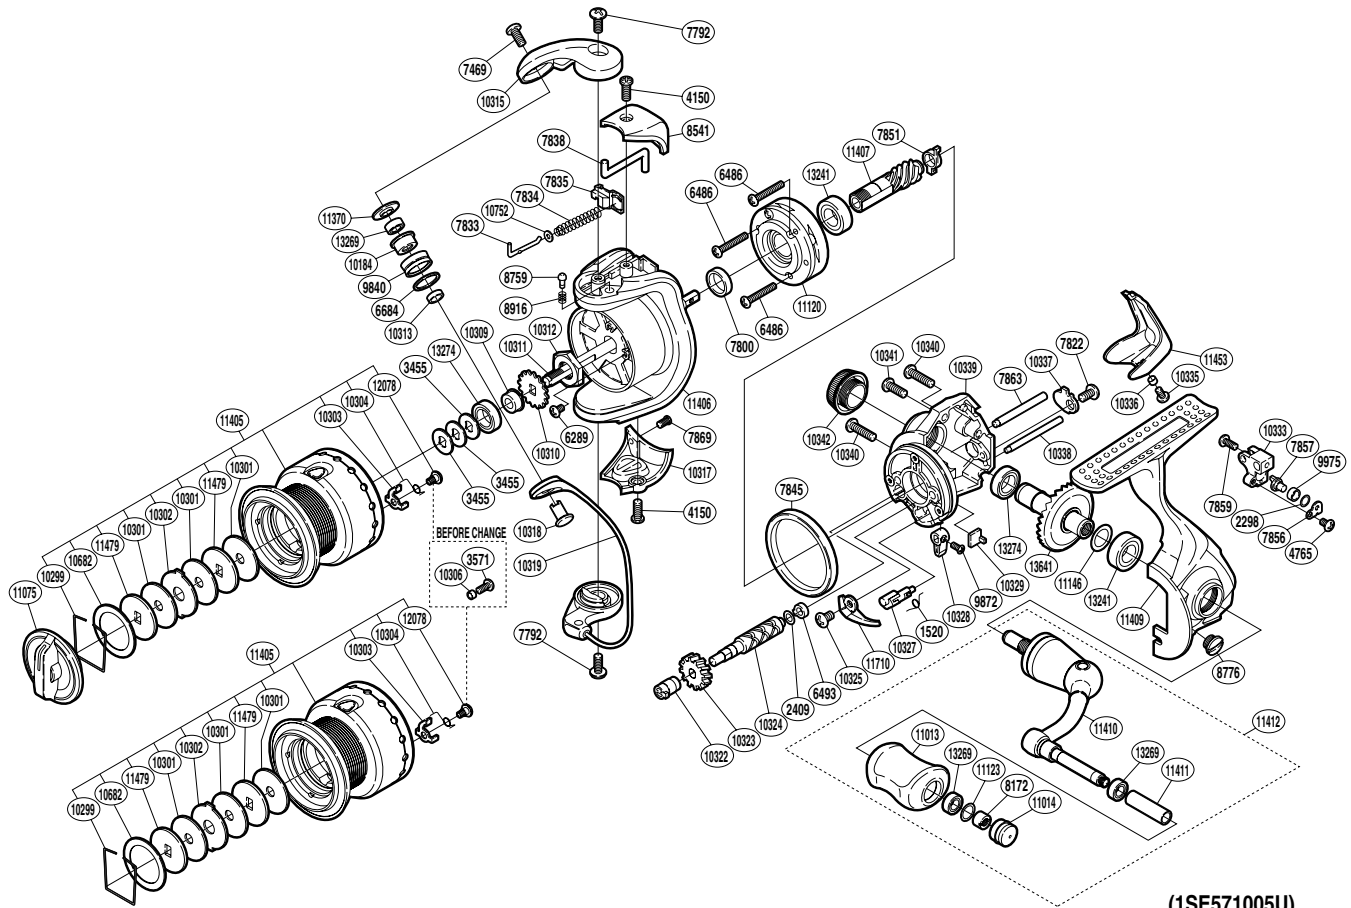

# SHIMANO

SUSTAIN

A-RB

SA-1000FE

(1SE571005U)

Part No.	Description	Part No.	Description	Part No.	Description
RD 1520	Anti-Reverse Cam Spring	RD 9872	Screw	RD10341	Screw
RD 2298	Spacer	RD 9975	Oscillating Slider Bushing	RD10342	Handle Screw Cap
RD 2409	Spacer	RD10184	Line Roller Bushing	RD10682	Retainer Washer
RD 3455	Spool Washer	RD10299	Drag Washers Retainer	RD10752	Spring Guide A Support
RD 4150	Screw	RD10301	Drag Washer	RD11013	Handle Knob
RD 4675	Screw	RD10302	Eared Washer	RD11014	Handle Knob Seal
RD 6289	Screw	RD10303	Drag Click	RD11075	Drag Knob
RD 6486	Screw	RD10304	Drag Click Spring	RD11120	Roller Clutch Assembly
RD 6493	Worm Bushing (rear)	RD10309	Bearing Bushing	RD11123	Washer
RD 6684	Line Roller Spacer	RD10310	Spool Support	RD11146	Washer
RD 7469	Screw	RD10311	Main Shaft	RD11370	Line Roller Washer
RD 7792	Screw	RD10312	Rotor Nut	RD11405	Spool Assembly
RD 7800	Rotor Ring	RD10313	Bearing Spacer	RD11406	Rotor
RD 7822	Screw	RD10315	Bail Arm	RD11407	Pinion Gear
RD 7833	Bail Spring Guide A	RD10317	Bail Hold Support Guard	RD11409	Side Cover
RD 7834	Bail Spring	RD10318	Line Roller Support	RD11410	Handle Shank Assembly
RD 7835	Bail Spring Seat	RD10319	Bail Assembly	RD11411	Handle Knob Shaft Collar
RD 7838	Bail Trip Lever	RD10322	Worm Bushing (front)	RD11412	Handle Assembly
RD 7845	Friction Ring	RD10323	Idle Gear	RD11453	Rear Protector
RD 7851	Bushing	RD10324	Worm Shaft	RD11479	Key Washer
RD 7856	Oscillating Pawl Cover	RD10325	Screw	RD11710	Bail Trip Strike
RD 7857	Oscillating Pawl	RD10327	Anti-Reverse Cam	RD12078	Screw
RD 7859	Screw	RD10328	Anti-Reverse Lever	RD13241	Ball Bearing
RD 7863	Oscillating Guide A	RD10329	Anti-Reverse Lever Cover	RD13269	Ball Bearing
RD 7869	Screw	RD10333	Oscillating Slider	RD13274	Ball Bearing
RD 8172	Handle Knob Nut	RD10335	Screw	RD13641	Drive Gear
RD 8541	Bail Spring Cover	RD10336	Rear Protector Collar		
RD 8759	Click Pin	RD10337	Worm Shaft Retainer		
RD 8776	Oil Cap	RD10338	Oscillating Guide B		
RD 8916	Click Spring	RD10339	Body	RD 3571	Screw (before change)
RD 9840	Line Roller	RD10340	Screw	RD10306	Drag Click Collar (before change)