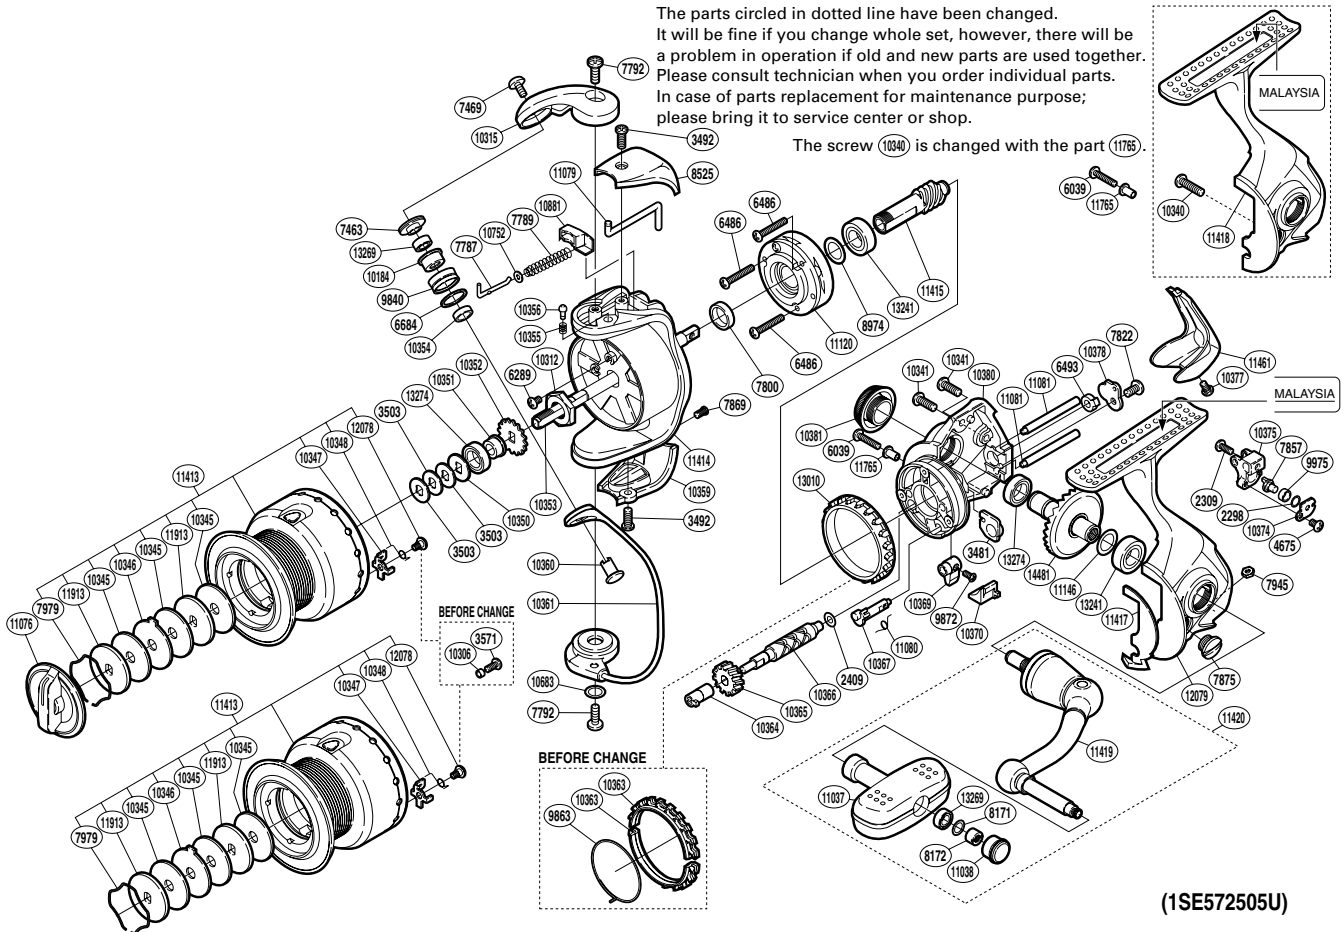

The screw (10340) is changed with the part (11765).

(1SE572505U)

Part No.	Description	Part No.	Description	Part No.	Description
RD 2298	Spacer	RD10312	Rotor Nut	RD11037	Handle Knob
RD 2309	Screw	RD10315	Bail Arm	RD11038	Handle Knob Seal
RD 2409	Spacer	RD10341	Screw	RD11076	Drag Knob
RD 3481	Bushing	RD10345	Drag Washer	RD11079	Bail Trip Lever
RD 3492	Screw	RD10346	Eared Washer	RD11080	Anti-Reverse Cam Spring
RD 3503	Spool Washer	RD10347	Drag Click	RD11081	Oscillating Guide
RD 4675	Screw	RD10348	Click Spring	RD11120	Roller Clutch Assembly
RD 6039	Screw	RD10350	Spool Support B	RD11146	Washer
RD 6289	Screw	RD10351	Bearing Bushing	RD11413	Spool Assembly
RD 6486	Screw	RD10352	Spool Support	RD11414	Rotor
RD 6493	Worm Bushing (rear)	RD10353	Main Shaft	RD11415	Pinion Gear
RD 6684	Line Roller Spacer	RD10354	Bearing Spacer	RD11417	Bail Trip Strike
RD 7463	Line Roller Washer	RD10355	Click Spring	RD11419	Handle Shank Assembly
RD 7469	Screw	RD10356	Click Pin	RD11420	Handle Assembly
RD 7787	Bail Spring Guide A	RD10359	Bail Hold Support Guard	RD11461	Rear Protector
RD 7789	Bail Spring	RD10360	Line Roller Support	RD11765	Screw Washer
RD 7792	Screw	RD10361	Bail Assembly	RD11913	Key Washer
RD 7800	Rotor Ring	RD10364	Worm Bushing (front)	RD12078	Screw
RD 7822	Screw	RD10365	Idle Gear	RD12079	Side Cover
RD 7857	Oscillating Pawl	RD10366	Worm Shaft	RD13010	Friction Ring
RD 7869	Screw	RD10367	Anti-Reverse Cam	RD13241	Ball Bearing
RD 7875	Oil Cap	RD10369	Anti-Reverse Lever	RD13269	Ball Bearing
RD 7945	Nut	RD10370	Anti-Reverse Lever Cover	RD13274	Ball Bearing
RD 7979	Drag Washers Retainer	RD10374	Oscillating Pawl Cover	RD14481	Drive Gear
RD 8171	Washer	RD10375	Oscillating Slider		
RD 8172	Handle Knob Nut	RD10377	Screw		
RD 8525	Bail Spring Cover	RD10378	Worm Shaft Retainer	RD 3571	Screw (before change)
RD 8974	Washer	RD10380	Body	RD 9863	Friction Spring (before change)
RD 9840	Line Roller	RD10381	Handle Screw Cap	RD10306	Drag Click Collar (before change)
RD 9872	Screw	RD10683	Washer	RD10340	Screw (before change)
RD 9975	Oscillating Slider Bushing	RD10752	Spring Guide A Support	RD10363	Friction Ring (before change)
RD10184	Line Roller Bushing	RD10881	Bail Spring Seat	RD11418	Side Cover (before change)