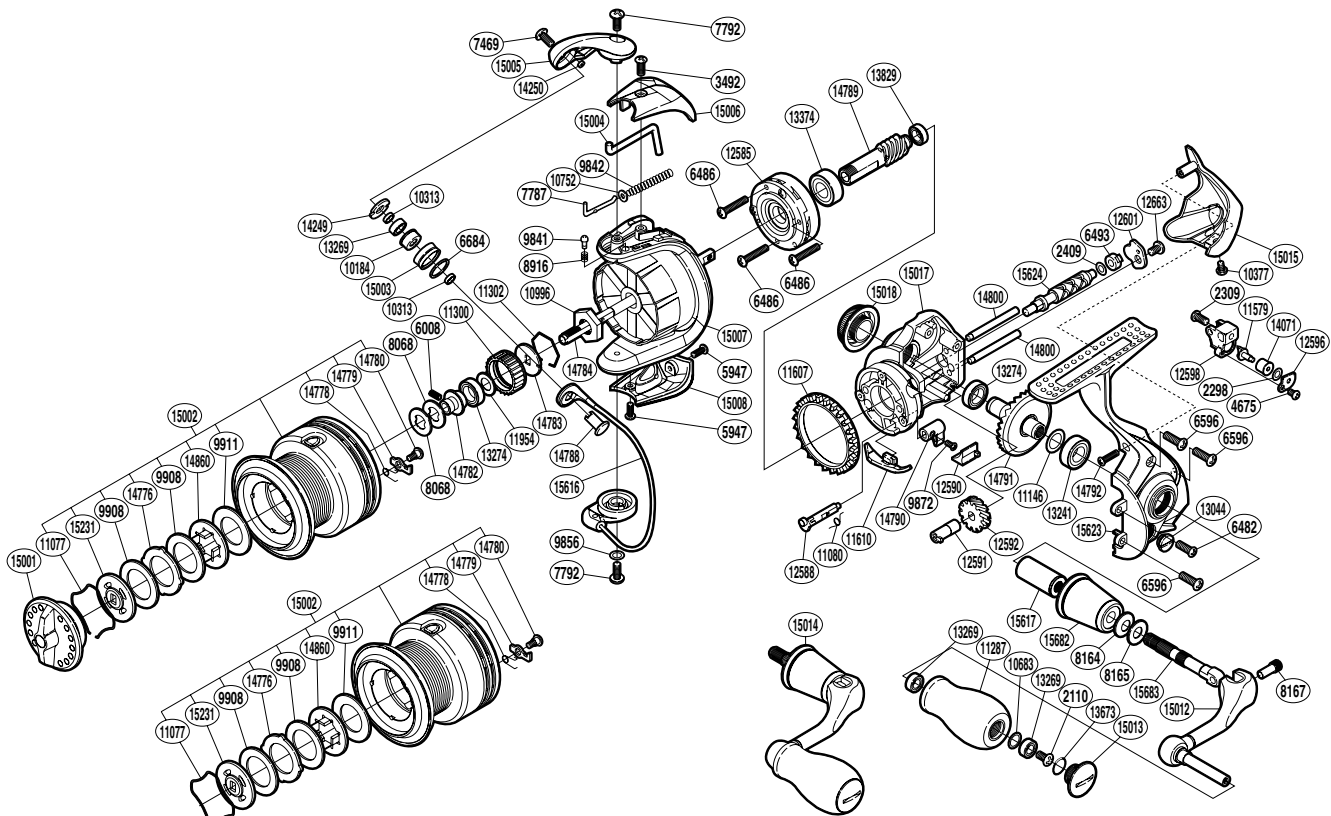

## SUS2500FG

Please note that the number of adjusting washers may not be the same as shown in the exploded views. (Adjustment will vary with each individual product.)

(1SE572507G)

Part No.	Description	Part No.	Description	Part No.	Description
RD 2110	Screw	RD11077	Drag Washers Retainer	RD14782	Bearing Bushing
RD 2298	Spacer	RD11080	Anti-Reverse Cam Spring	RD14783	Spool Support
RD 2309	Screw	RD11146	Washer	RD14784	Main Shaft
RD 2409	Spacer	RD11287	Handle Knob	RD14788	Line Roller Support
RD 3492	Screw	RD11300	Drag Click Ratchet	RD14789	Pinion Gear
RD 4675	Screw	RD11302	Ratchet Spring	RD14790	Anti-Reverse Lever
RD 5947	Screw	RD11579	Oscillating Pawl	RD14791	Drive Gear
RD 6008	Set Screw	RD11607	Friction Ring	RD14792	Screw
RD 6482	Screw	RD11610	Bail Trip Strike	RD14800	Oscillating Guide
RD 6486	Screw	RD11954	Washer	RD14860	Key Washer
RD 6493	Worm Bushing (rear)	RD12585	Roller Clutch Assembly	RD15001	Drag Knob
RD 6596	Screw	RD12588	Anti-Reverse Cam	RD15002	Spool Assembly
RD 6684	Line Roller Spacer	RD12590	Anti-Reverse Lever Cover	RD15003	Line Roller
RD 7469	Screw	RD12591	Worm Bushing (front)	RD15004	Bail Trip Lever
RD 7787	Bail Spring Guide A	RD12592	Idle Gear	RD15005	Bail Arm
RD 7792	Screw	RD12596	Oscillating Pawl Cover	RD15006	Bail Spring Cover
RD 8068	Spool Washer	RD12598	Oscillating Slider	RD15007	Rotor
RD 8164	Coned Disc Spring	RD12601	Worm Shaft Retainer	RD15008	Bail Hold Support Guard
RD 8165	Large Handle Shank Washer	RD12663	Screw	RD15012	Handle Shank Assembly
RD 8167	Handle Shaft Screw	RD13044	Oil Cap	RD15013	Handle Knob Seal
RD 8916	Click Spring	RD13241	Ball Bearing	RD15014	Handle Assembly
RD 9841	Click Pin	RD13269	Ball Bearing	RD15015	Rear Protector
RD 9842	Bail Spring	RD13274	Ball Bearing	RD15017	Body
RD 9856	Washer	RD13374	Ball Bearing	RD15018	Handle Screw Cap
RD 9872	Screw	RD13673	O Ring	RD15231	Key Washer
RD 9908	Drag Washer	RD13829	Ball Bearing	RD15616	Bail Assembly
RD 9911	Drag Washer	RD14071	Oscillating Slider Bushing	RD15617	Handle Shaft Cover B
RD10184	Line Roller Bushing	RD14249	Line Roller Plate	RD15623	Side Cover
RD10313	Bearing Spacer	RD14250	Line Roller Oil Cap	RD15624	Worm Shaft
RD10377	Screw	RD14776	Eared Washer	RD15682	Handle Shaft Cover A
RD10683	Washer	RD14778	Drag Click	RD15683	Handle Shaft
RD10752	Bail Spring Guide A Support	RD14779	Drag Click Spring		
RD10996	Rotor Nut	RD14780	Screw		