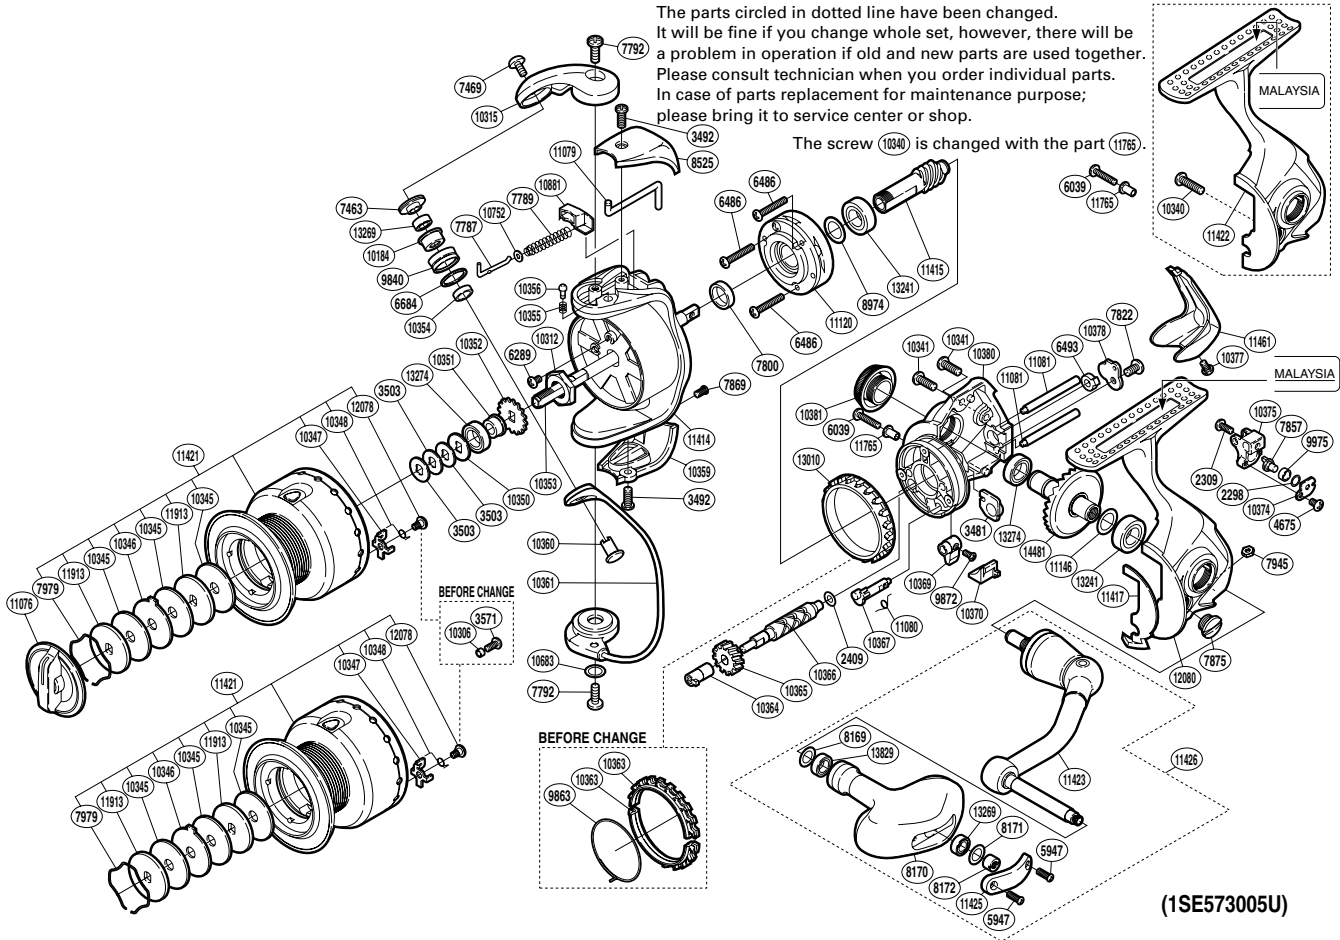

The screw (10340) is changed with the part (11765).

(1SE573005U)

Part No.	Description	Part No.	Description	Part No.	Description
RD 2298	Spacer	RD 9975	Oscillating Slider Bushing	RD10881	Bail Spring Seat
RD 2309	Screw	RD10184	Line Roller Bushing	RD11076	Drag Knob
RD 2409	Spacer	RD10312	Rotor Nut	RD11079	Bail Trip Lever
RD 3481	Bushing	RD10315	Bail Arm	RD11080	Anti-Reverse Cam Spring
RD 3492	Screw	RD10341	Screw	RD11081	Oscillating Guide
RD 3503	Spool Washer	RD10345	Drag Washer	RD11120	Roller Clutch Assembly
RD 4675	Screw	RD10346	Eared Washer	RD11146	Washer
RD 5947	Screw	RD10347	Drag Click	RD11414	Rotor
RD 6039	Screw	RD10348	Click Spring	RD11415	Pinion Gear
RD 6289	Screw	RD10350	Spool Support B	RD11417	Bail Trip Strike
RD 6486	Screw	RD10351	Bearing Bushing	RD11421	Spool Assembly
RD 6493	Worm Bushing (rear)	RD10352	Spool Support	RD11423	Handle Shank Assembly
RD 6684	Line Roller Spacer	RD10353	Main Shaft	RD11425	Handle Knob I.D. Plate
RD 7463	Line Roller Washer	RD10354	Bearing Spacer	RD11426	Handle Assembly
RD 7469	Screw	RD10355	Click Spring	RD11461	Rear Protector
RD 7787	Bail Spring Guide A	RD10356	Click Pin	RD11765	Screw Washer
RD 7789	Bail Spring	RD10359	Bail Hold Support Guard	RD11913	Key Washer
RD 7792	Screw	RD10360	Line Roller Support	RD12078	Screw
RD 7800	Rotor Ring	RD10361	Bail Assembly	RD12080	Side Cover
RD 7822	Screw	RD10364	Worm Bushing (front)	RD13010	Friction Ring
RD 7857	Oscillating Pawl	RD10365	Idle Gear	RD13241	Ball Bearing
RD 7869	Screw	RD10366	Worm Shaft	RD13269	Ball Bearing
RD 7875	Oil Cap	RD10367	Anti-Reverse Cam	RD13274	Ball Bearing
RD 7945	Nut	RD10369	Anti-Reverse Lever	RD13829	Ball Bearing
RD 7979	Drag Washers Retainer	RD10370	Anti-Reverse Lever Cover	RD14481	Drive Gear
RD 8169	Washer	RD10374	Oscillating Pawl Cover		
RD 8170	Handle Knob	RD10375	Oscillating Slider		
RD 8171	Washer	RD10377	Screw	RD 3571	Screw (before change)
RD 8172	Handle Knob Nut	RD10378	Worm Shaft Retainer	RD 9863	Friction Spring (before change)
RD 8525	Bail Spring Cover	RD10380	Body	RD10306	Drag Click Collar (before change)
RD 8974	Washer	RD10381	Handle Screw Cap	RD10340	Screw (before change)
RD 9840	Line Roller	RD10683	Washer	RD10363	Friction Ring (before change)
RD 9872	Screw	RD10752	Spring Guide A Support	RD11422	Side Cover (before change)