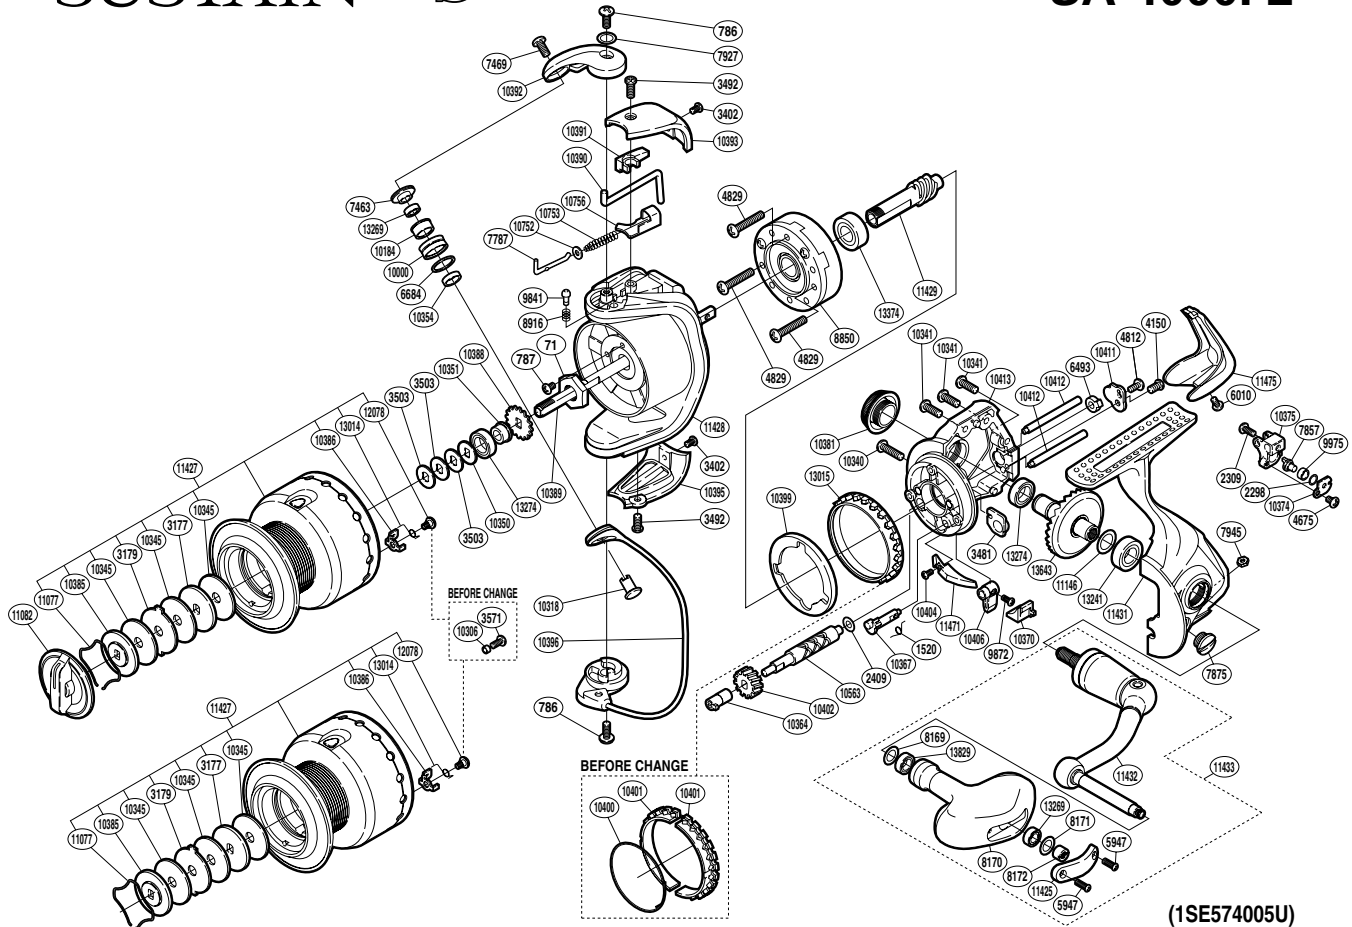

SHIMANO

SUSTAIN

SA-RB

SA-4000FE

(1SE574005U)

Part No.	Description	Part No.	Description	Part No.	Description
RD 0071	Rotor Nut	RD 8916	Click Spring	RD10411	Worm Shaft Retainer
RD 0786	Screw	RD 9841	Click Pin	RD10412	Oscillating Guide
RD 0787	Screw	RD 9872	Screw	RD10413	Body
RD 1520	Anti-Reverse Cam Spring	RD 9975	Oscillating Slider Bushing	RD10563	Worm Shaft
RD 2298	Spacer	RD10000	Line Roller	RD10752	Spring Guide A Support
RD 2309	Screw	RD10184	Line Roller Bushing	RD10753	Bail Spring
RD 2409	Spacer	RD10318	Line Roller Support	RD10756	Bail Spring Seat
RD 3177	Key Washer	RD10340	Screw	RD11077	Drag Washers Retainer
RD 3179	Eared Washer	RD10341	Screw	RD11082	Drag Knob
RD 3402	Screw	RD10345	Drag Washer	RD11146	Washer
RD 3481	Bushing	RD10350	Spool Support B	RD11425	Handle Knob I.D. Plate
RD 3492	Screw	RD10351	Bearing Bushing	RD11427	Spool Assembly
RD 3503	Spool Washer	RD10354	Bearing Spacer	RD11428	Rotor
RD 4150	Screw	RD10364	Worm Bushing (front)	RD11429	Pinion Gear
RD 4675	Screw	RD10367	Anti-Reverse Cam	RD11431	Side Cover
RD 4812	Screw	RD10370	Anti-Reverse Lever Cover	RD11432	Handle Shank Assembly
RD 4829	Screw	RD10374	Oscillating Pawl Cover	RD11433	Handle Assembly
RD 5947	Screw	RD10375	Oscillating Slider	RD11471	Bail Trip Strike
RD 6010	Screw	RD10381	Handle Screw Cap	RD11475	Rear Protector
RD 6493	Worm Bushing (rear)	RD10385	Key Washer	RD12078	Screw
RD 6684	Line Roller Spacer	RD10386	Drag Click	RD13014	Click Spring
RD 7463	Line Roller Washer	RD10388	Spool Support	RD13015	Friction Ring
RD 7469	Screw	RD10389	Main Shaft	RD13241	Ball Bearing
RD 7787	Bail Spring Guide A	RD10390	Bail Trip Lever	RD13269	Ball Bearing
RD 7857	Oscillating Pawl	RD10391	Bail Trip Cover	RD13274	Ball Bearing
RD 7875	Oil Cap	RD10392	Bail Arm	RD13374	Ball Bearing
RD 7927	Washer	RD10393	Bail Spring Cover	RD13643	Drive Gear
RD 7945	Nut	RD10395	Bail Hold Support Guard	RD13829	Ball Bearing
RD 8169	Washer	RD10396	Bail Assembly		
RD 8170	Handle Knob	RD10399	Friction Ring Collar	RD 3571	Screw (before change)
RD 8171	Washer	RD10402	Idle Gear	RD10306	Drag Click Collar (before change)
RD 8172	Handle Knob Nut	RD10404	Screw	RD10400	Friction Spring (before change)
RD 8850	Roller Clutch Assembly	RD10406	Anti-Reverse Lever	RD10401	Friction Ring (before change)