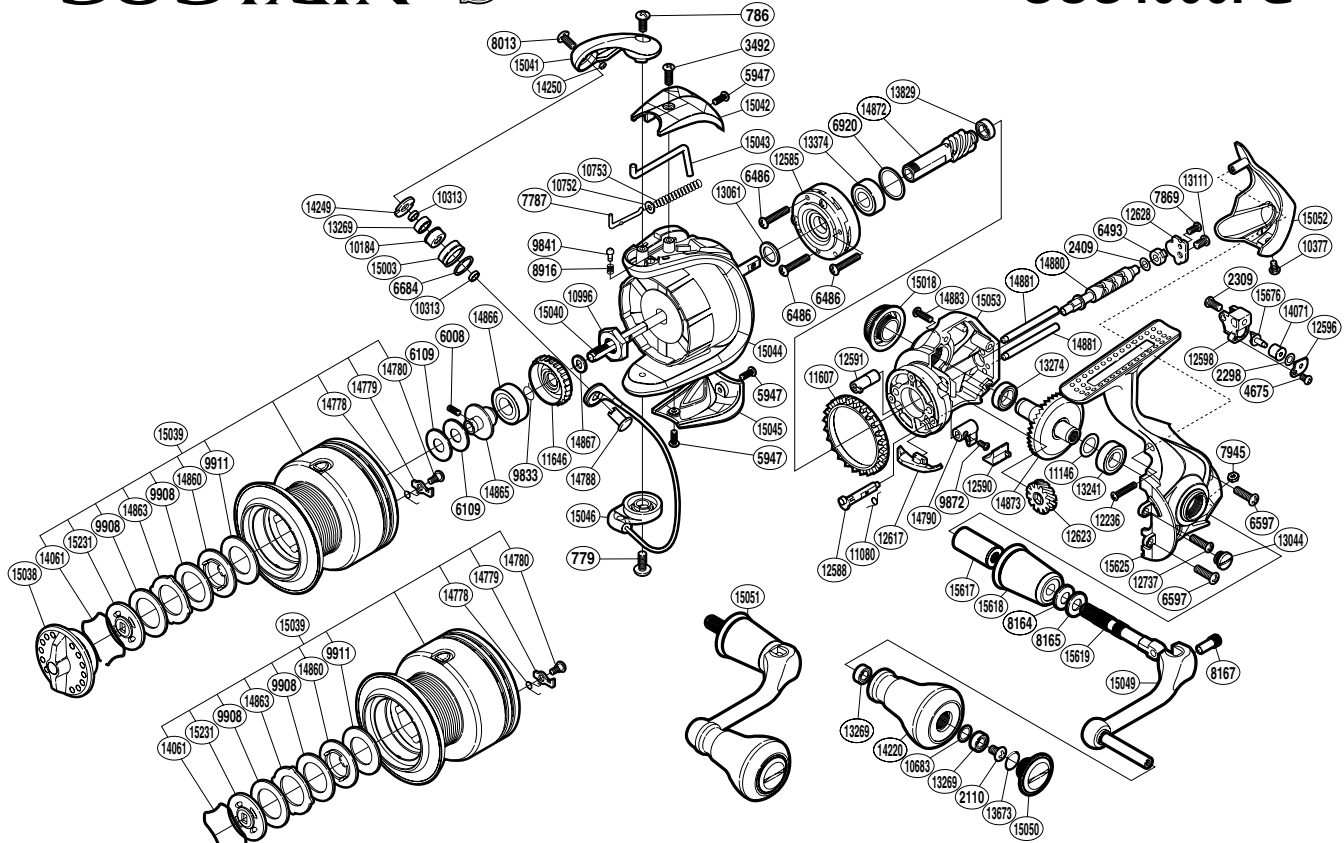

SHIMANO

SUSTAIN S A-RB

SUS4000FG

Please note that the number of adjusting washers may not be the same as shown in the exploded views. (Adjustment will vary with each individual product.)

(1SE574007G)

Part No.	Description	Part No.	Description	Part No.	Description
RD 0779	Screw	RD10753	Bail Spring	RD14788	Line Roller Support
RD 0786	Screw	RD10996	Rotor Nut	RD14790	Anti-Reverse Lever
RD 2110	Screw	RD11080	Anti-Reverse Cam Spring	RD14860	Key Washer
RD 2298	Spacer	RD11146	Washer	RD14863	Eared Washer
RD 2309	Screw	RD11607	Friction Ring	RD14865	Bearing Bushing
RD 2409	Spacer	RD11646	Drag Click Ratchet	RD14866	Ball Bearing
RD 3492	Screw	RD12236	Screw	RD14867	Spool Support
RD 4675	Screw	RD12585	Roller Clutch Assembly	RD14872	Pinion Gear
RD 5947	Screw	RD12588	Anti-Reverse Cam	RD14873	Drive Gear
RD 6008	Set Screw	RD12590	Anti-Reverse Lever Cover	RD14880	Worm Shaft
RD 6109	Spool Washer	RD12591	Worm Bushing (front)	RD14881	Oscillating Guide
RD 6486	Screw	RD12596	Oscillating Pawl Cover	RD14883	Screw
RD 6493	Worm Bushing (rear)	RD12598	Oscillating Slider	RD15003	Line Roller
RD 6597	Screw	RD12617	Bail Trip Strike	RD15018	Handle Screw Cap
RD 6684	Line Roller Spacer	RD12623	Idle Gear	RD15038	Drag Knob
RD 6920	Spacer	RD12628	Worm Shaft Retainer	RD15039	Spool Assembly
RD 7787	Bail Spring Guide A	RD12737	Screw	RD15040	Main Shaft
RD 7869	Screw	RD13044	Oil Cap	RD15041	Bail Arm
RD 7945	Nut	RD13061	Washer	RD15042	Bail Spring Cover
RD 8013	Screw	RD13111	Screw	RD15043	Bail Trip Lever
RD 8164	Coned Disc Spring	RD13241	Ball Bearing	RD15044	Rotor
RD 8165	Large Handle Shank Washer	RD13269	Ball Bearing	RD15045	Bail Hold Support Guard
RD 8167	Handle Shaft Screw	RD13274	Ball Bearing	RD15046	Bail Assembly
RD 8916	Click Spring	RD13374	Ball Bearing	RD15049	Handle Shank Assembly
RD 9833	Ratchet Spring	RD13673	O Ring	RD15050	Handle Knob Seal
RD 9841	Click Pin	RD13829	Ball Bearing	RD15051	Handle Assembly
RD 9872	Screw	RD14061	Drag Washers Retainer	RD15052	Rear Protector
RD 9908	Drag Washer	RD14071	Oscillating Slider Bushing	RD15053	Body
RD 9911	Drag Washer	RD14220	Handle Knob	RD15231	Key Washer
RD10184	Line Roller Bushing	RD14249	Line Roller Plate	RD15617	Handle Shaft Cover B
RD10313	Bearing Spacer	RD14250	Line Roller Oil Cap	RD15618	Handle Shaft Cover A
RD10377	Screw	RD14778	Drag Click	RD15619	Handle Shaft
RD10683	Washer	RD14779	Drag Click Spring	RD15625	Side Cover
RD10752	Bail Spring Guide A Support	RD14780	Screw	RD15676	Oscillating Pawl