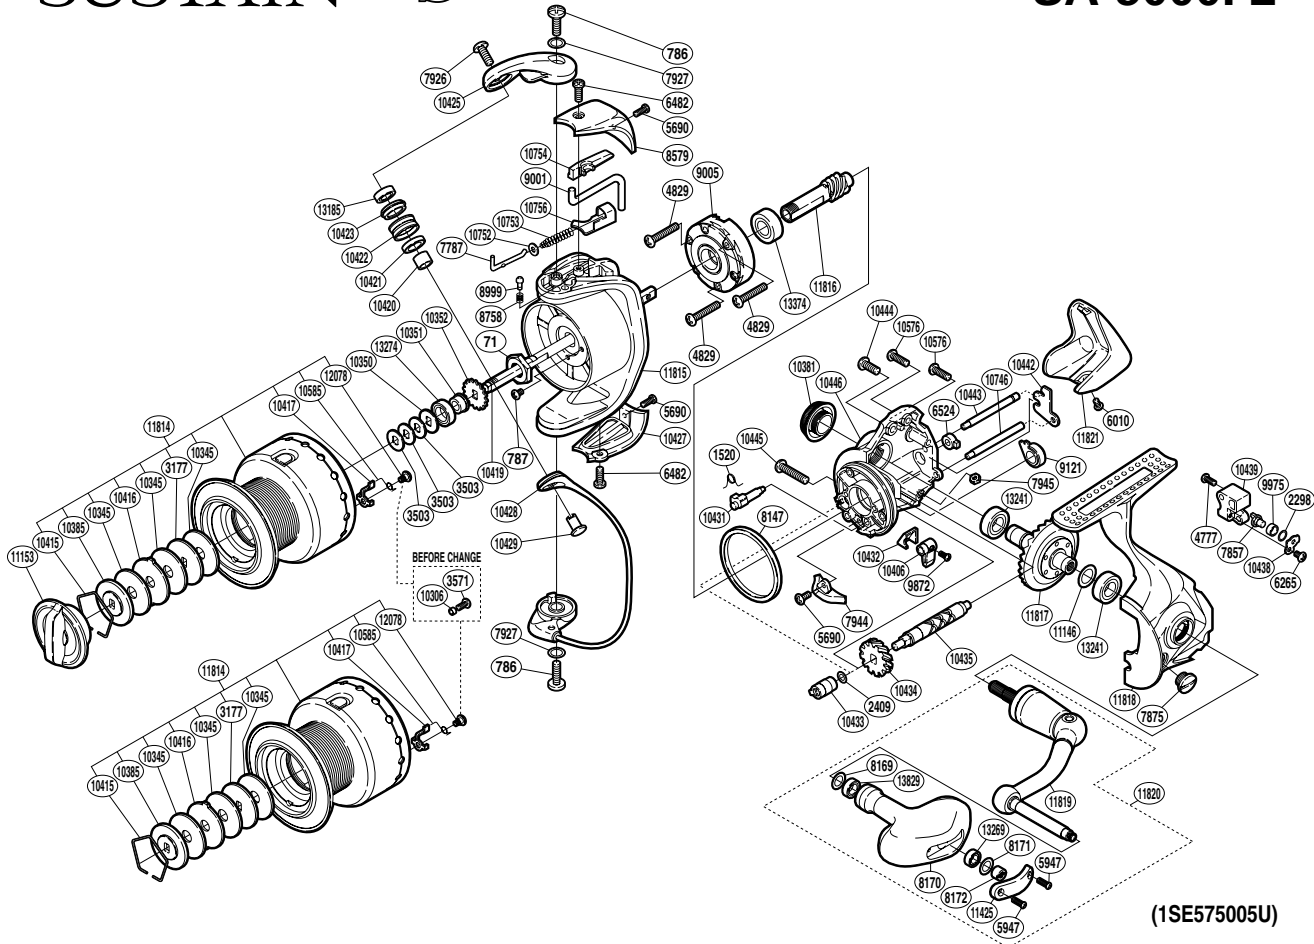

SHIMANO

SUSTAIN

S A-RB

SA-5000FE

Part No.	Description	Part No.	Description	Part No.	Description
RD 0071	Rotor Nut	RD 9005	Roller Clutch Assembly	RD10444	Screw
RD 0786	Screw	RD 9121	Bushing	RD10445	Screw
RD 0787	Screw	RD 9872	Screw	RD10446	Body
RD 1520	Anti-Reverse Cam Spring	RD 9975	Oscillating Slider Bushing	RD10576	Screw
RD 2298	Spacer	RD10345	Drag Washer	RD10585	Click Spring
RD 2409	Spacer	RD10350	Spool Support B	RD10746	Oscillating Guide B
RD 3177	Key Washer	RD10351	Bearing Bushing	RD10752	Spring Guide A Support
RD 3503	Spool Washer	RD10352	Spool Support	RD10753	Bail Spring
RD 4777	Screw	RD10381	Handle Screw Cap	RD10754	Bail Trip Cover
RD 4829	Screw	RD10385	Key Washer	RD10756	Bail Spring Seat
RD 5690	Screw	RD10406	Anti-Reverse Lever	RD11146	Washer
RD 5947	Screw	RD10415	Drag Washers Retainer	RD11153	Drag Knob
RD 6010	Screw	RD10416	Eared Washer	RD11425	Handle Knob I.D. Plate
RD 6265	Screw	RD10417	Drag Click	RD11814	Spool Assembly
RD 6482	Screw	RD10419	Main Shaft	RD11815	Rotor
RD 6524	Worm Bushing (rear)	RD10420	Bearing Spacer	RD11816	Pinion Gear
RD 7787	Bail Spring Guide A	RD10421	Line Roller Collar	RD11817	Drive Gear
RD 7857	Oscillating Pawl	RD10422	Line Roller	RD11818	Side Cover
RD 7875	Oil Cap	RD10423	Line Roller Bushing	RD11819	Handle Shank Assembly
RD 7926	Screw	RD10425	Bail Arm	RD11820	Handle Assembly
RD 7927	Washer	RD10427	Bail Hold Support Guard	RD11821	Rear Protector
RD 7944	Bail Trip Strike	RD10428	Bail Assembly	RD12078	Screw
RD 7945	Nut	RD10429	Line Roller Support	RD13185	Ball Bearing
RD 8147	Friction Ring	RD10431	Anti-Reverse Cam	RD13241	Ball Bearing
RD 8169	Washer	RD10432	Anti-Reverse Lever Cover	RD13269	Ball Bearing
RD 8170	Handle Knob	RD10433	Worm Bushing (front)	RD13274	Ball Bearing
RD 8171	Washer	RD10434	Idle Gear	RD13374	Ball Bearing
RD 8172	Handle Knob Nut	RD10435	Worm Shaft	RD13829	Ball Bearing
RD 8579	Bail Spring Cover	RD10438	Oscillating Pawl Cover		
RD 8758	Click Spring	RD10439	Oscillating Slider		
RD 8999	Click Pin	RD10442	Worm Shaft Retainer	RD 3571	Screw (before change)
RD 9001	Bail Trip Lever	RD10443	Oscillating Guide	RD10306	Drag Click Collar (before change)