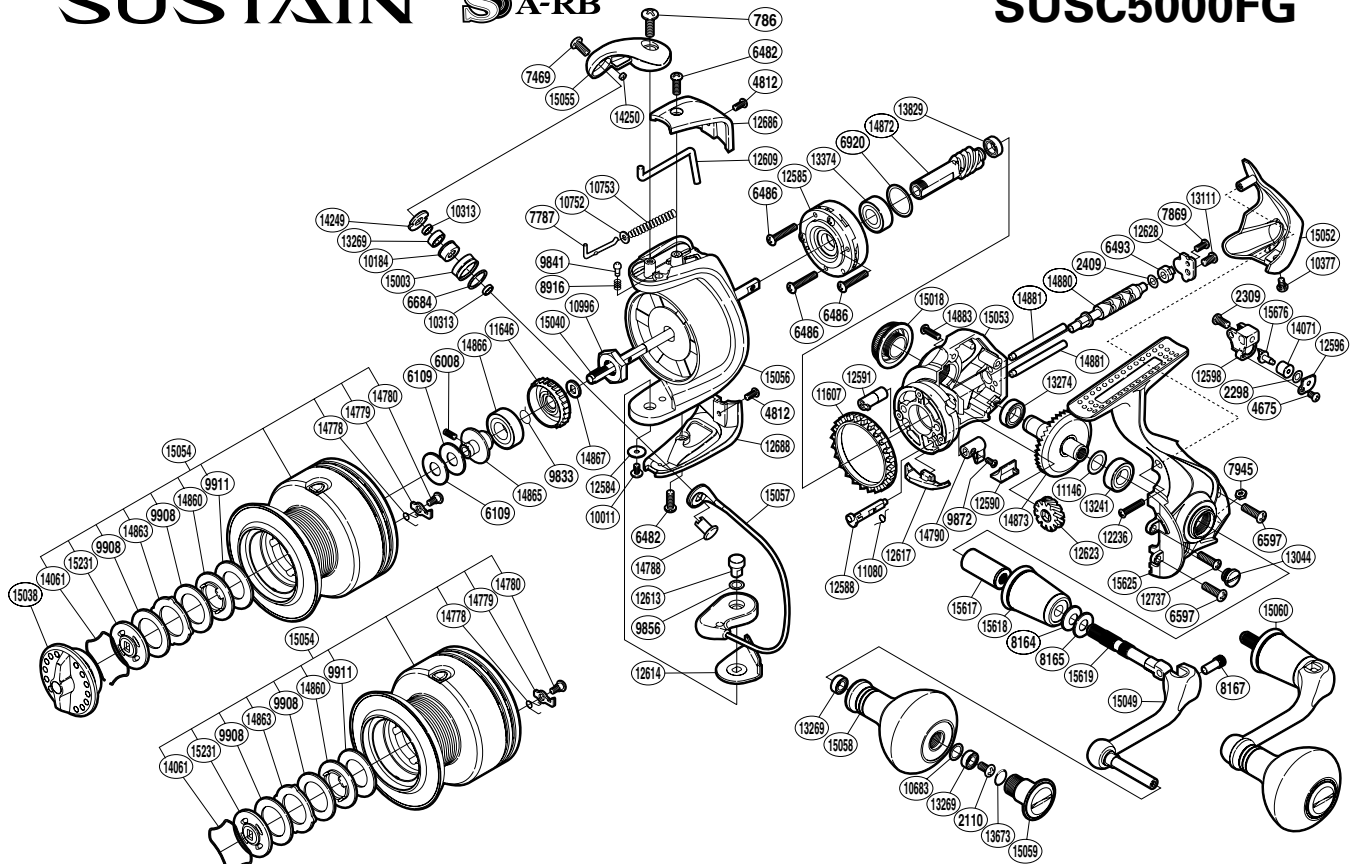

SHIMANO

SUSTAIN S A-RB

SUSC5000FG

Please note that the number of adjusting washers may not be the same as shown in the exploded views. (Adjustment will vary with each individual product.)

(1SE575007G)

Part No.	Description	Part No.	Description	Part No.	Description
RD 0786	Screw	RD10753	Bail Spring	RD14778	Drag Click
RD 2110	Screw	RD10996	Rotor Nut	RD14779	Drag Click Spring
RD 2298	Spacer	RD11080	Anti-Reverse Cam Spring	RD14780	Screw
RD 2309	Screw	RD11146	Washer	RD14788	Line Roller Support
RD 2409	Spacer	RD11607	Friction Ring	RD14790	Anti-Reverse Lever
RD 4675	Screw	RD11646	Drag Click Ratchet	RD14860	Key Washer
RD 4812	Screw	RD12236	Screw	RD14863	Eared Washer
RD 6008	Set Screw	RD12584	Washer	RD14865	Bearing Bushing
RD 6109	Spool Washer	RD12585	Roller Clutch Assembly	RD14866	Ball Bearing
RD 6482	Screw	RD12588	Anti-Reverse Cam	RD14867	Spool Support
RD 6486	Screw	RD12590	Anti-Reverse Lever Cover	RD14872	Pinion Gear
RD 6493	Worm Bushing (rear)	RD12591	Worm Bushing (front)	RD14873	Drive Gear
RD 6597	Screw	RD12596	Oscillating Pawl Cover	RD14880	Worm Shaft
RD 6684	Line Roller Spacer	RD12598	Oscillating Slider	RD14881	Oscillating Guide
RD 6920	Spacer	RD12609	Bail Trip Lever	RD14883	Screw
RD 7469	Screw	RD12613	Bail Hold Support Shaft	RD15003	Line Roller
RD 7787	Bail Spring Guide A	RD12614	Bail Hold Support Spacer	RD15018	Handle Screw Cap
RD 7869	Screw	RD12617	Bail Trip Strike	RD15038	Drag Knob
RD 7945	Nut	RD12623	Idle Gear	RD15040	Main Shaft
RD 8164	Coned Disc Spring	RD12628	Worm Shaft Retainer	RD15049	Handle Shank Assembly
RD 8165	Large Handle Shank Washer	RD12686	Bail Spring Cover	RD15052	Rear Protector
RD 8167	Handle Shaft Screw	RD12688	Bail Hold Support Guard	RD15053	Body
RD 8916	Click Spring	RD12737	Screw	RD15054	Spool Assembly
RD 9833	Ratchet Spring	RD13044	Oil Cap	RD15055	Bail Arm
RD 9841	Click Pin	RD13111	Screw	RD15056	Rotor
RD 9856	Washer	RD13241	Ball Bearing	RD15057	Bail Assembly
RD 9872	Screw	RD13269	Ball Bearing	RD15058	Handle Knob
RD 9908	Drag Washer	RD13274	Ball Bearing	RD15059	Handle Knob Seal
RD 9911	Drag Washer	RD13374	Ball Bearing	RD15060	Handle Assembly
RD10011	Screw	RD13673	O Ring	RD15231	Key Washer
RD10184	Line Roller Bushing	RD13829	Ball Bearing	RD15617	Handle Shaft Cover B
RD10313	Bearing Spacer	RD14061	Drag Washers Retainer	RD15618	Handle Shaft Cover A
RD10377	Screw	RD14071	Oscillating Slider Bushing	RD15619	Handle Shaft
RD10683	Washer	RD14249	Line Roller Plate	RD15625	Side Cover
RD10752	Bail Spring Guide A Support	RD14250	Line Roller Oil Cap	RD15676	Oscillating Pawl