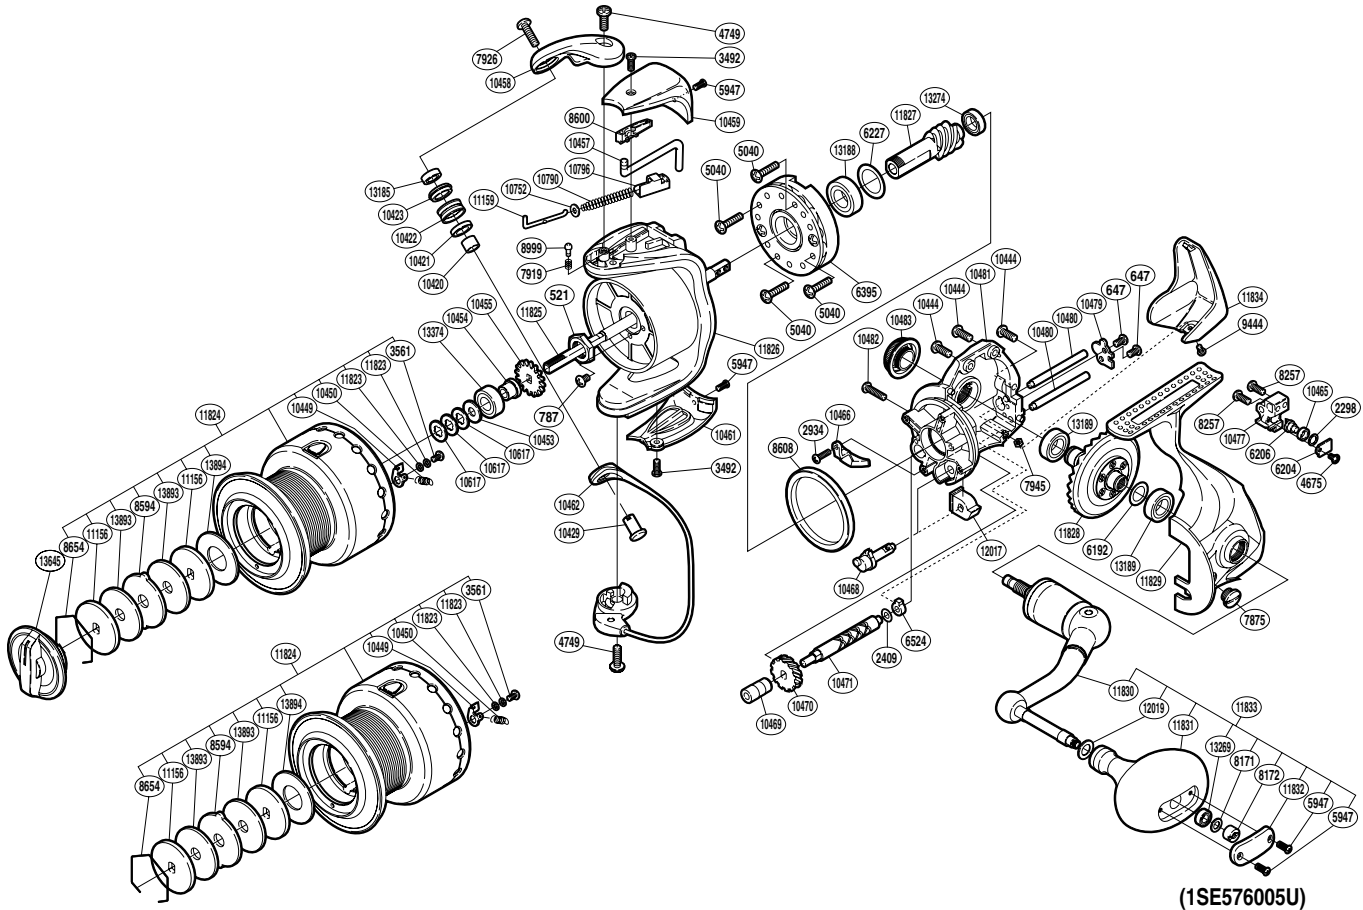

# SHIMANO

SUSTAIN

S A-RB

SA-6000FE

Part No.	Description	Part No.	Description	Part No.	Description
RD 0521	Rotor Nut	RD 9444	Screw	RD10752	Spring Guide A Support
RD 0647	Screw	RD10420	Bearing Spacer	RD10790	Bail Spring
RD 0787	Screw	RD10421	Line Roller Collar	RD10796	Bail Spring Seat
RD 2298	Spacer	RD10422	Line Roller	RD11156	Key Washer
RD 2409	Spacer	RD10423	Line Roller Bushing	RD11159	Bail Spring Guide A
RD 2934	Screw	RD10429	Line Roller Support	RD11823	Drag Click Collar
RD 3492	Screw	RD10444	Screw	RD11824	Spool Assembly
RD 3561	Screw	RD10449	Drag Click	RD11825	Main Shaft
RD 4675	Screw	RD10450	Click Spring	RD11826	Rotor
RD 4749	Screw	RD10453	Spool Support B	RD11827	Pinion Gear
RD 5040	Screw	RD10454	Bearing Bushing	RD11828	Drive Gear
RD 5947	Screw	RD10455	Spool Support	RD11829	Side Cover
RD 6192	Washer	RD10457	Bail Trip Lever	RD11830	Handle Shank Assembly
RD 6204	Oscillating Pawl Cover	RD10458	Bail Arm	RD11831	Handle Knob
RD 6206	Oscillating Pawl	RD10459	Bail Spring Cover	RD11832	Handle Knob I.D. Plate
RD 6227	Washer	RD10461	Rotor Side Cover	RD11833	Handle Assembly
RD 6395	Roller Clutch Assembly	RD10462	Bail Assembly	RD11834	Rear Protector
RD 6524	Worm Bushing (rear)	RD10465	Oscillating Slider Bushing	RD12017	Anti-Reverse Lever Cover
RD 7875	Oil Cap	RD10466	Bail Trip Strike	RD12019	Washer
RD 7919	Click Spring	RD10468	Anti-Reverse Cam	RD13185	Ball Bearing
RD 7926	Screw	RD10469	Worm Bushing (front)	RD13188	Ball Bearing
RD 7945	Nut	RD10470	Idle Gear	RD13189	Ball Bearing
RD 8171	Washer	RD10471	Worm Shaft	RD13269	Ball Bearing
RD 8172	Handle Knob Nut	RD10477	Oscillating Slider	RD13274	Ball Bearing
RD 8257	Screw	RD10479	Worm Shaft Retainer	RD13374	Ball Bearing
RD 8594	Eared Washer	RD10480	Oscillating Guide	RD13645	Drag Knob
RD 8600	Bail Trip Cover	RD10481	Body	RD13893	Drag Washer
RD 8608	Friction Ring	RD10482	Screw	RD13894	Drag Washer
RD 8654	Drag Washers Retainer	RD10483	Handle Screw Cap		
RD 8999	Click Pin	RD10617	Spool Washer		