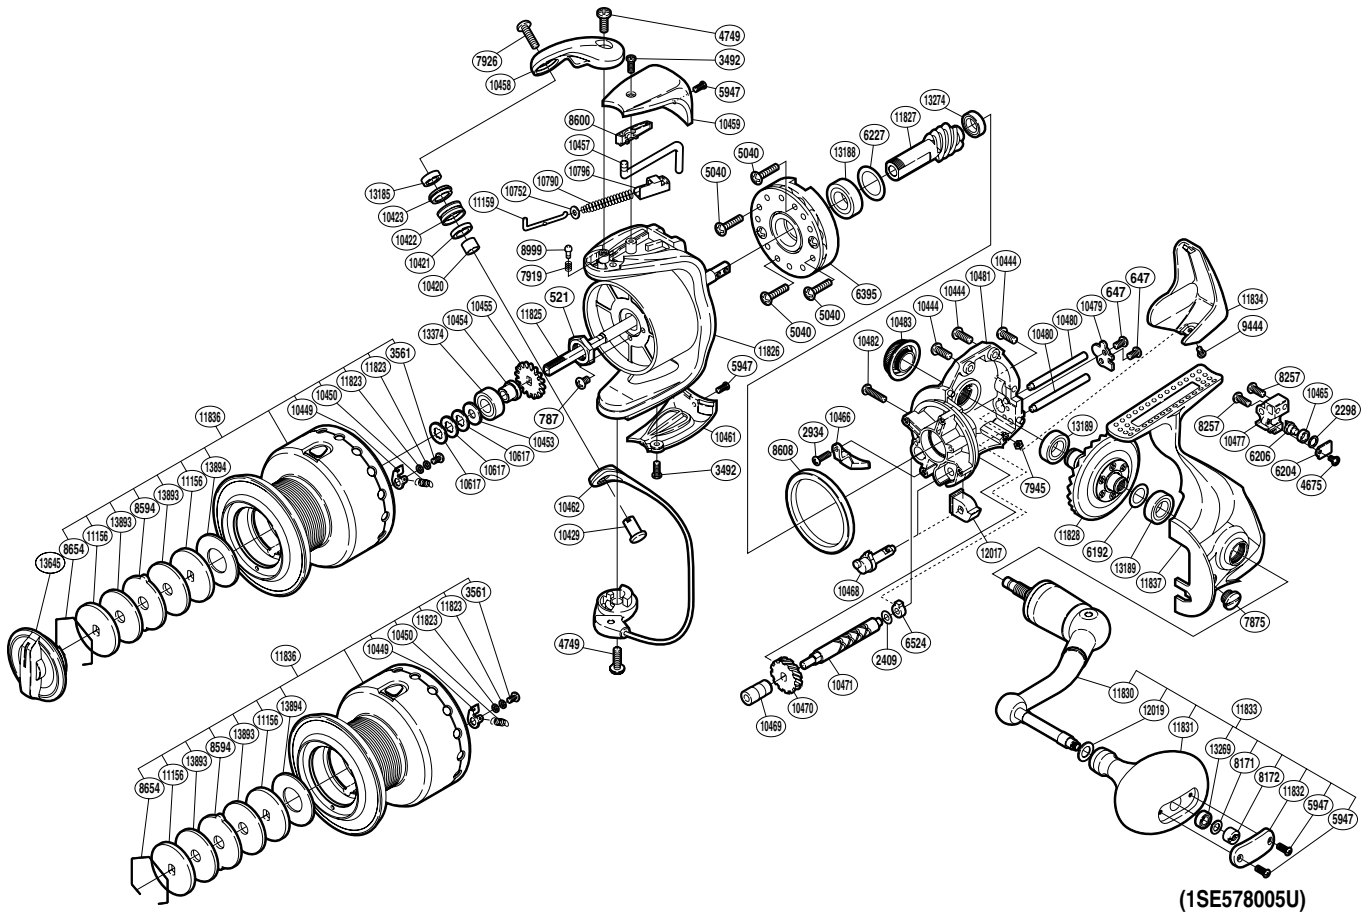

SHIMANO

SUSTAIN

SA-RB

SA-8000FE

| Part No. | Description | Part No. | Description | Part No. | Description |
|----------|------------------------|----------|----------------------------|----------|--------------------------|
| RD 0521 | Rotor Nut | RD 9444 | Screw | RD10752 | Spring Guide A Support |
| RD 0647 | Screw | RD10420 | Bearing Spacer | RD10790 | Bail Spring |
| RD 0787 | Screw | RD10421 | Line Roller Collar | RD10796 | Bail Spring Seat |
| RD 2298 | Spacer | RD10422 | Line Roller | RD11156 | Key Washer |
| RD 2409 | Spacer | RD10423 | Line Roller Bushing | RD11159 | Bail Spring Guide A |
| RD 2934 | Screw | RD10429 | Line Roller Support | RD11823 | Drag Click Collar |
| RD 3492 | Screw | RD10444 | Screw | RD11825 | Main Shaft |
| RD 3561 | Screw | RD10449 | Drag Click | RD11826 | Rotor |
| RD 4675 | Screw | RD10450 | Click Spring | RD11827 | Pinion Gear |
| RD 4749 | Screw | RD10453 | Spool Support B | RD11828 | Drive Gear |
| RD 5040 | Screw | RD10454 | Bearing Bushing | RD11830 | Handle Shank Assembly |
| RD 5947 | Screw | RD10455 | Spool Support | RD11831 | Handle Knob |
| RD 6192 | Washer | RD10457 | Bail Trip Lever | RD11832 | Handle Knob I.D. Plate |
| RD 6204 | Oscillating Pawl Cover | RD10458 | Bail Arm | RD11833 | Handle Assembly |
| RD 6206 | Oscillating Pawl | RD10459 | Bail Spring Cover | RD11834 | Rear Protector |
| RD 6227 | Washer | RD10461 | Rotor Side Cover | RD11836 | Spool Assembly |
| RD 6395 | Roller Clutch Assembly | RD10462 | Bail Assembly | RD11837 | Side Cover |
| RD 6524 | Worm Bushing (rear) | RD10465 | Oscillating Slider Bushing | RD12017 | Anti-Reverse Lever Cover |
| RD 7875 | Oil Cap | RD10466 | Bail Trip Strike | RD12019 | Washer |
| RD 7919 | Click Spring | RD10468 | Anti-Reverse Cam | RD13185 | Ball Bearing |
| RD 7926 | Screw | RD10469 | Worm Bushing (front) | RD13188 | Ball Bearing |
| RD 7945 | Nut | RD10470 | Idle Gear | RD13189 | Ball Bearing |
| RD 8171 | Washer | RD10471 | Worm Shaft | RD13269 | Ball Bearing |
| RD 8172 | Handle Knob Nut | RD10477 | Oscillating Slider | RD13274 | Ball Bearing |
| RD 8257 | Screw | RD10479 | Worm Shaft Retainer | RD13374 | Ball Bearing |
| RD 8594 | Eared Washer | RD10480 | Oscillating Guide | RD13645 | Drag Knob |
| RD 8600 | Bail Trip Cover | RD10481 | Body | RD13893 | Drag Washer |
| RD 8608 | Friction Ring | RD10482 | Screw | RD13894 | Drag Washer |
| RD 8654 | Drag Washers Retainer | RD10483 | Handle Screw Cap | | |
| RD 8999 | Click Pin | RD10617 | Spool Washer | | |