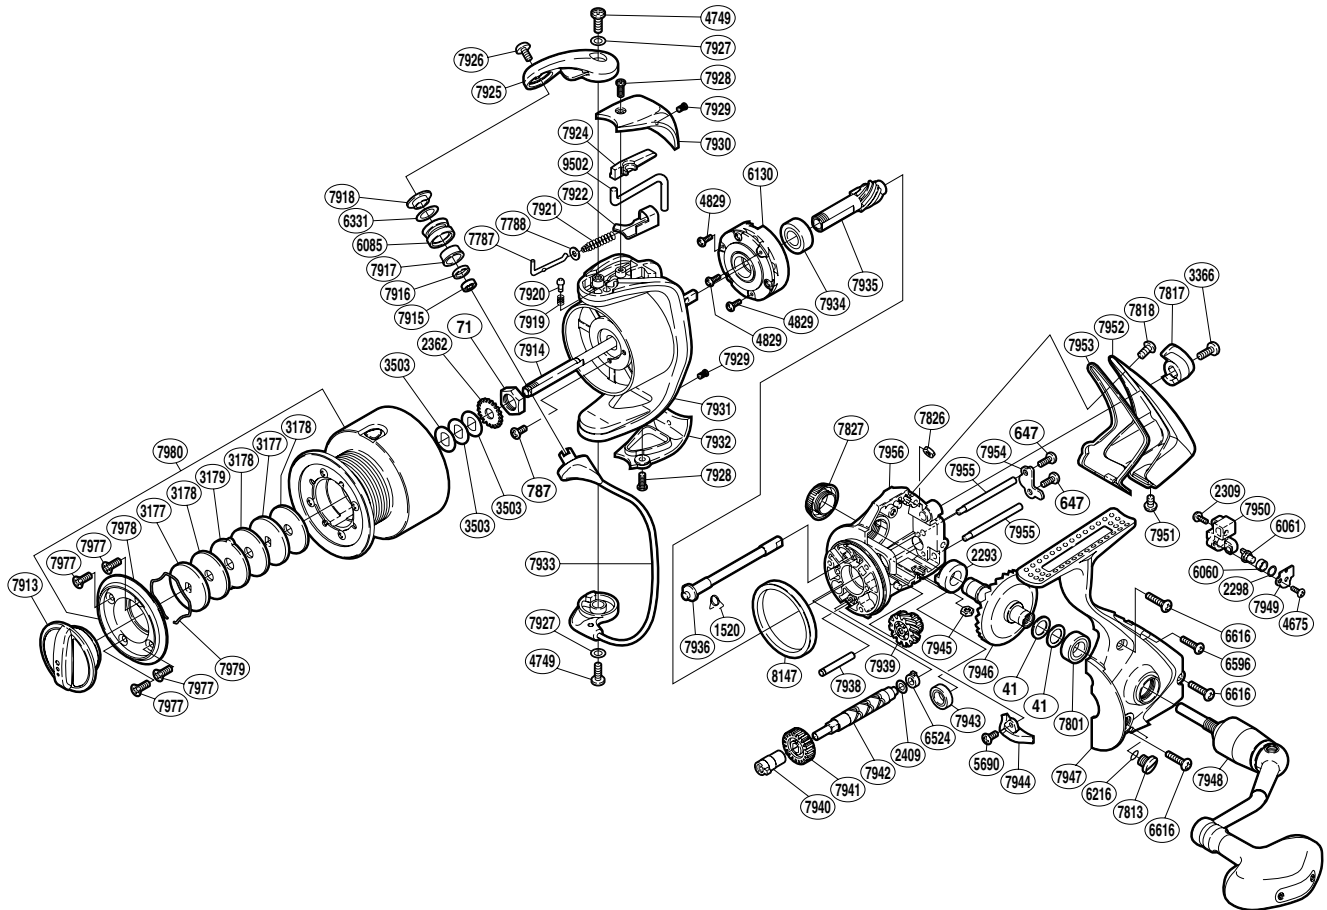

# SHIMANO®

SUSTAIN 

SA-4000FD

Part No.	Description	Part No.	Description	Part No.	Description
RD 0041	Drive Gear Washer	RD 7787	Bail Spring Guide (A)	RD 7934	Ball Bearing
RD 0071	Rotor Nut	RD 7788	Spring Guide (A) Support	RD 7935	Pinion Gear
RD 0647	Worm Shaft Retainer Screw	RD 7801	Ball Bearing	RD 7936	Anti-Reverse Cam
RD 0787	Nut Lock Screw	RD 7813	Oil Cap	RD 7938	Idle Gear (B) Shaft
RD 1520	Anti-Reverse Cam Spring	RD 7817	Anti-Reverse Lever	RD 7939	Idle Gear (B)
RD 2293	Drive Gear Bushing	RD 7818	Rear Protector Screw (D)	RD 7940	Worm Bushing (front)
RD 2298	Spacer	RD 7826	Rear Protector Nut (B)	RD 7941	Idle Gear
RD 2309	Slider Retainer Screw	RD 7827	Handle Screw Cap	RD 7942	Worm Shaft
RD 2362	Spool Support	RD 7913	Drag Knob	RD 7943	Ball Bearing
RD 2409	Worm Shaft Spacer	RD 7914	Main Shaft	RD 7944	Bail Trip Strike
RD 3177	Key Washer	RD 7915	Ball Bearing	RD 7945	Rear Protector Nut (A)
RD 3178	Drag Washer	RD 7916	Bearing Spacer	RD 7946	Drive Gear
RD 3179	Eared Washer	RD 7917	Line Roller Bushing	RD 7947	Side Cover
RD 3366	Anti-Reverse Lever Screw	RD 7918	Line Roller Washer	RD 7948	Handle Assembly
RD 3503	Spool Washer	RD 7919	Click Spring	RD 7949	Oscillating Pawl Cover
RD 4675	Oscillating Pawl Cover Screw	RD 7920	Click Pin	RD 7950	Oscillating Slider
RD 4749	Multi-Purpose Screw	RD 7921	Bail Spring	RD 7951	Rear Protector Screw (C)
RD 4829	Roller Clutch Screw	RD 7922	Bail Spring Seat	RD 7952	Rear Protector
RD 5690	Bail Trip Strike Screw	RD 7924	Bail Trip Cover	RD 7953	Rear Shield
RD 6060	Oscillating Slider Bushing	RD 7925	Bail Arm	RD 7954	Worm Shaft Retainer
RD 6061	Oscillating Pawl	RD 7926	Line Roller Screw	RD 7955	Oscillating Guide
RD 6085	Line Roller	RD 7927	Adjusting Washer	RD 7956	Body
RD 6130	Roller Clutch Assembly	RD 7928	Protector Screw (A)	RD 7977	Spool Ring Collar Screw
RD 6216	"O" Ring	RD 7929	Protector Screw (B)	RD 7978	Spool Ring Collar
RD 6331	Line Roller Spacer	RD 7930	Bail Spring Cover	RD 7979	Drag Washers Retainer
RD 6524	Worm Bushing (rear)	RD 7931	Rotor	RD 7980	Spool Assembly
RD 6596	Side Cover Screw (small)	RD 7932	Bail Hold Support Guard	RD 8147	Friction Ring
RD 6616	Side Cover Screw (large)	RD 7933	Bail Assembly	RD 9502	Bail Trip Lever