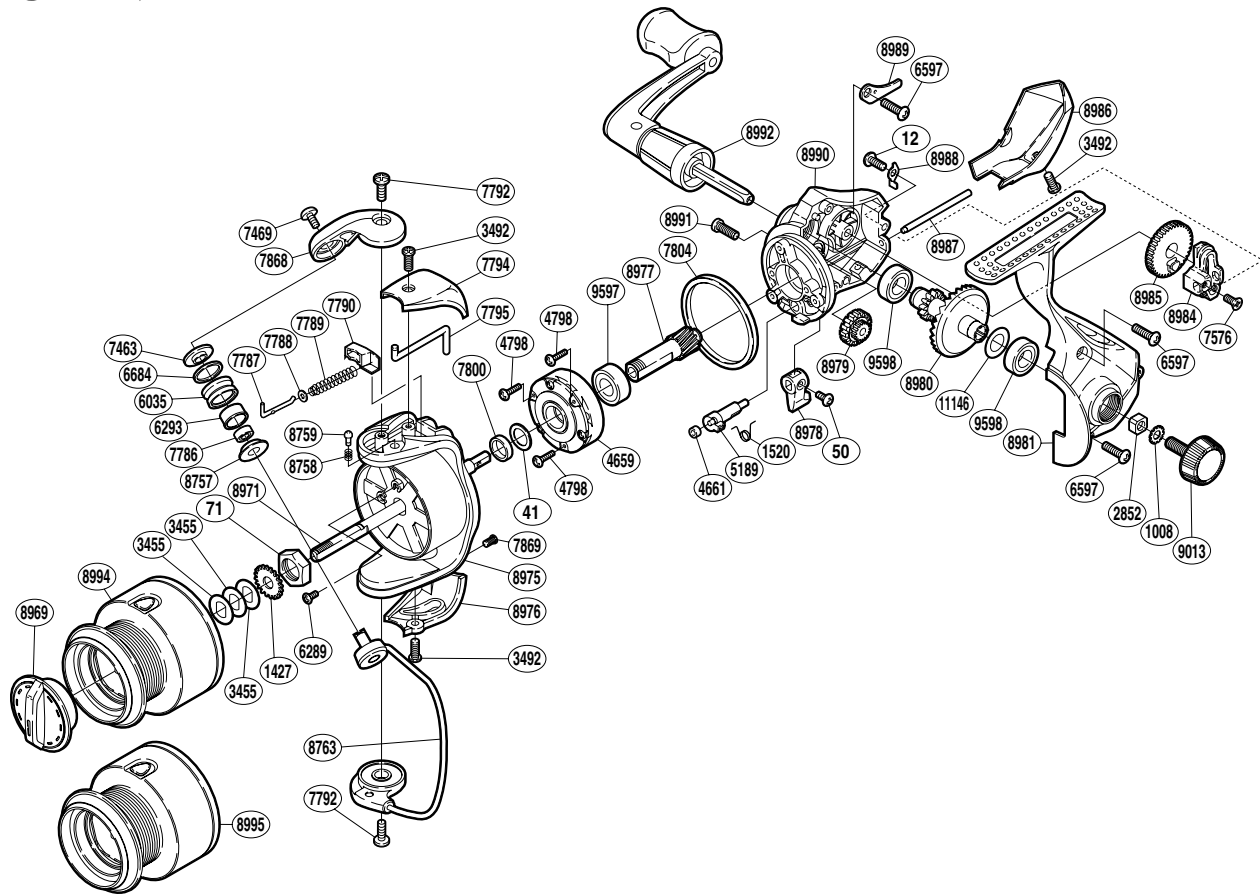

SHIMANO

SYMETRE

SY-1500FI

Part No.	Description	Part No.	Description	Part No.	Description
RD 0012	Side Cover Screw (B)	RD 7576	Slider Retainer Screw	RD 8977	Pinion Gear
RD 0041	Adjusting Washer	RD 7786	Ball Bearing	RD 8978	Anti-Reverse Lever
RD 0050	Anti-Reverse Lever Screw	RD 7787	Bail Spring Guide (A)	RD 8979	Idle Gear
RD 0071	Rotor Nut	RD 7788	Spring Guide (A) Support	RD 8980	Drive Gear
RD 1008	Handle Lock Washer	RD 7789	Bail Spring	RD 8981	Side Cover
RD 1427	Spool Support	RD 7790	Bail Spring Seat	RD 8984	Oscillating Slider
RD 1520	Anti-Reverse Cam Spring	RD 7792	Screw	RD 8985	Oscillating Gear
RD 2852	Handle Screw Lock	RD 7794	Bail Spring Cover	RD 8986	Rear Protector
RD 3455	Spool Washer	RD 7795	Bail Trip Lever	RD 8987	Oscillating Guide
RD 3492	Protector Screw (A)	RD 7800	Rotor Ring	RD 8988	Oscillating Guide Retainer
RD 4659	Roller Clutch Assembly	RD 7804	Friction Ring	RD 8989	Oscillating Guide Plate
RD 4661	Anti-Reverse Cam Ring	RD 7868	Bail Arm	RD 8990	Body
RD 4798	Roller Clutch Screw	RD 7869	Protector Screw (B)	RD 8991	Oil Cap
RD 5189	Anti-Reverse Cam	RD 8757	Bearing Spacer	RD 8992	Handle Assembly
RD 6035	Line Roller	RD 8758	Click Spring	RD 8994	Spool Assembly (gold+silver)
RD 6289	Nut Lock Screw	RD 8759	Click Pin	RD 8995	Spool Assembly (silver)
RD 6293	Line Roller Bushing	RD 8763	Bail Assembly	RD 9013	Handle Screw Cap
RD 6597	Screw	RD 8969	Drag Knob	RD 9597	Ball Bearing
RD 6684	Line Roller Spacer	RD 8971	Main Shaft	RD 9598	Ball Bearing
RD 7463	Line Roller Washer	RD 8975	Rotor	RD11146	Washer
RD 7469	Line Roller Screw	RD 8976	Bail Hold Support Guard		