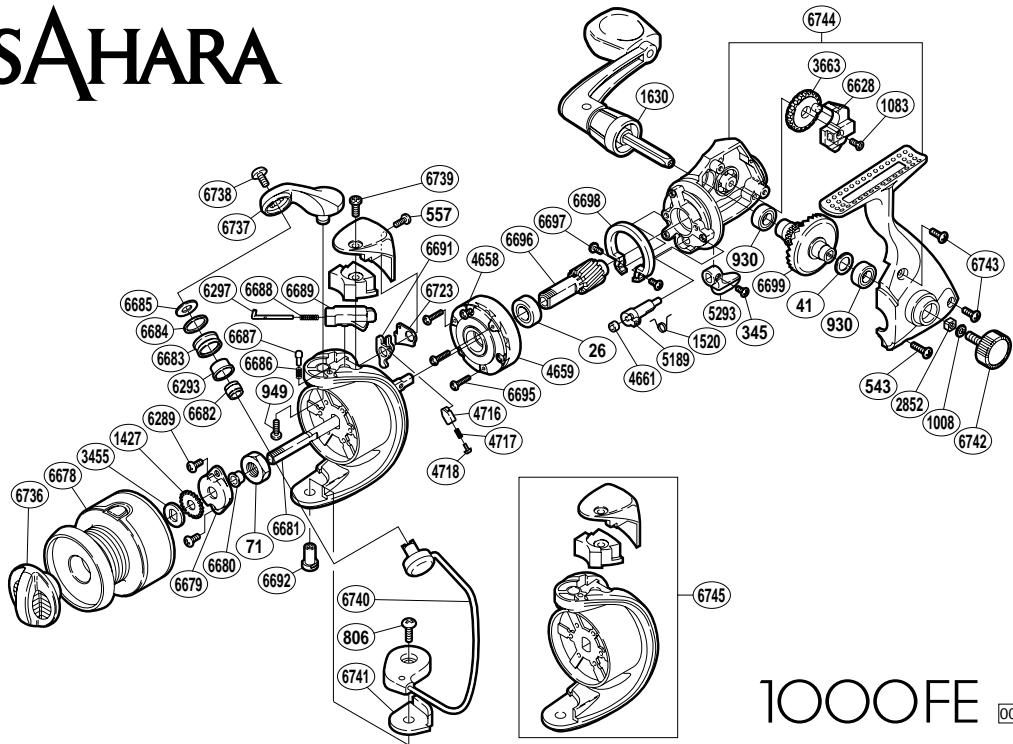

# SAHARA

1000FE 

RD No.	PARTS NAMES	RD No.	PARTS NAMES	RD No.	PARTS NAMES
0026	Ball Bearing	4716	Lever Spring Guide (B)	6689	Bail Spring Guide (B)
0041	Drive Gear Washer	4717	Lever Spring	6691	Bail Trip Lever
0071	Rotor Nut	4718	Lever Spring Guide (A)	6692	Bail Hold Support Shaft
0345	Anti-Reverse Lever Screw	5189	Anti-Reverse Cam	6695	Roller Clutch Screw
0543	Side Cover Screw (long)	5293	Anti-Reverse Lever	6696	Pinion Gear
0557	Rotor Protector Screw (small)	6289	Nut Retainer Screw	6697	Friction Ring Screw
0806	Bail Hold Support Screw	6293	Line Roller Bushing	6698	Friction Ring
0930	Ball Bearing	6297	Bail Spring Guide (A)	6699	Drive Gear
0949	Bail Arm Screw	6628	Oscillating Slider	6723	Bail Trip Lever Washer
1008	Handle Lock Washer	6678	Spool Assembly	6736	Drag Knob
1083	Slider Retainer Screw	6679	Nut Retainer	6737	Bail Arm
1427	Spool Support	6680	Rotor Support Bushing	6738	Line Roller Screw
1520	Anti-Reverse Cam Spring	6681	Main Shaft	6739	Rotor Protector Screw (large)
1630	Handle Assembly	6682	Line Roller Collar	6740	Bail Assembly
2852	Handle Screw Lock	6683	Line Roller	6741	Bail Hold Support Spacer
3455	Spool Washer	6684	Line Roller Spacer	6742	Handle Screw Cap
3663	Oscillating Gear	6685	Line Roller Washer	6743	Side Cover Screw (short)
4658	Clutch Cover Screw	6686	Click Spring	6744	Body Assembly
4659	Roller Clutch Assembly	6687	Bail Arm Click	6745	Rotor Assembly
4661	Anti-Reverse Cam Ring	6688	Bail Spring		