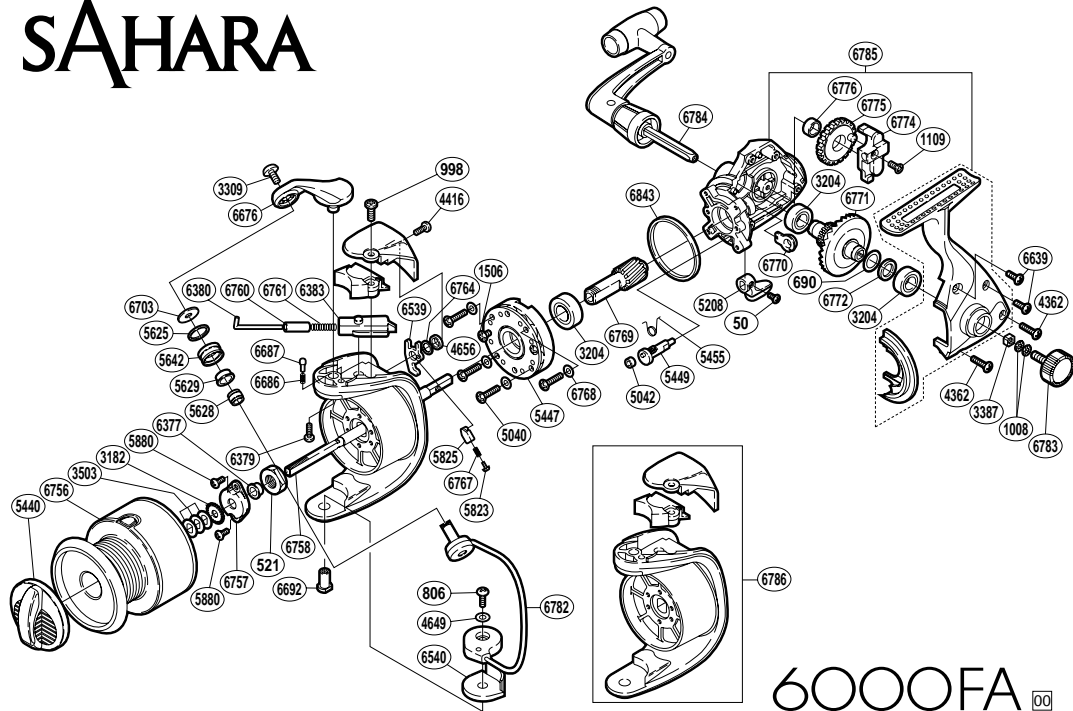

SAHARA

6000FA

RD No.	PARTS NAMES	RD No.	PARTS NAMES	RD No.	PARTS NAMES
0050	Anti-Reverse Lever Screw	5449	Anti-Reverse Cam	6757	Nut Retainer
0521	Rotor Nut	5455	Anti-Reverse Cam Spring	6758	Main Shaft
0690	Drive Gear Washer	5625	Line Roller Spacer	6760	Bail Spring Guide (A) Collar
0806	Bail Hold Support Screw	5628	Line Roller Collar	6761	Bail Spring
0998	Rotor Protector Screw (large)	5629	Line Roller Bushing	6764	Spacer
1008	Handle Lock Washer	5642	Line Roller	6767	Bail Trip Lever Spring
1109	Slider Retainer Screw	5823	Lever Spring Guide (A)	6768	Roller Clutch Screw Washer
1506	Clutch Cover Screw	5825	Lever Spring Guide (B)	6769	Pinion Gear
3182	Spool Support	5880	Nut Retainer Screw	6770	Bushing
3204	Ball Bearing	6377	Main Shaft Spacer	6771	Drive Gear
3309	Line Roller Screw	6379	Bail Arm Screw	6772	Drive Gear Spacer
3387	Handle Screw Lock	6380	Bail Spring Guide (A)	6774	Oscillating Slider
3503	Spool Washer	6383	Bail Spring Guide (B)	6775	Oscillating Gear
4362	Side Cover Screw (long)	6539	Bail Trip Lever	6776	Oscillating Gear Bushing
4416	Rotor Protector Screw (small)	6540	Bail Hold Support Spacer	6782	Bail Assembly
4649	Spacer	6639	Side Cover Screw (short)	6783	Handle Screw Cap
4656	Trip Lever Spacer	6676	Bail Arm	6784	Handle Assembly
5040	Roller Clutch Screw	6686	Click Spring	6785	Body Assembly
5042	Anti-Reverse Cam Ring	6687	Bail Arm Click	6786	Rotor Assembly
5208	Anti-Reverse Lever	6692	Bail Hold Support Shaft	6843	Friction Ring
5440	Drag Knob	6703	Line Roller Washer		
5447	Roller Clutch Assembly	6756	Spool Assembly		

(120711)