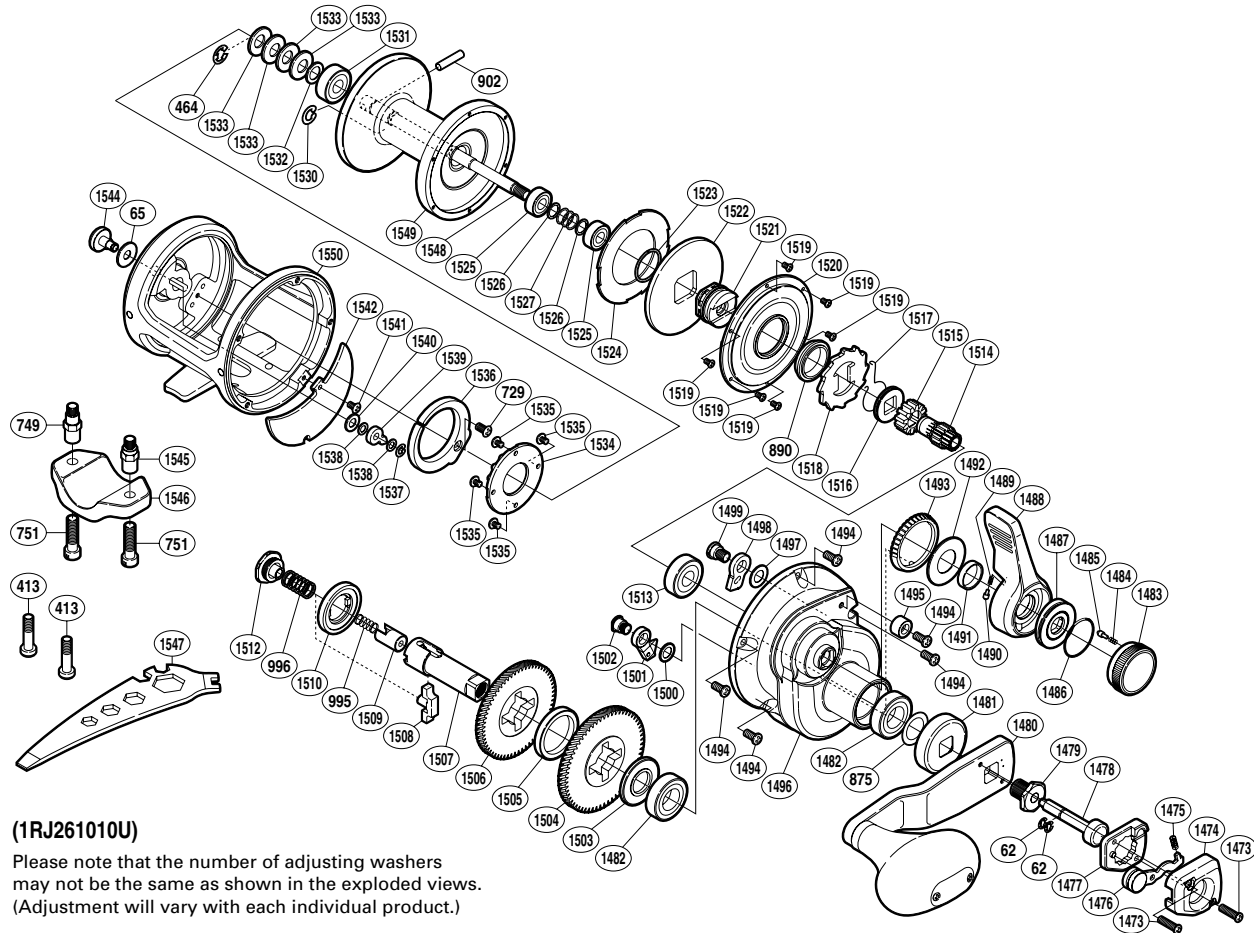

## TAC-10II

(1RJ261010U)

Please note that the number of adjusting washers may not be the same as shown in the exploded views. (Adjustment will vary with each individual product.)

Part No.	Description	Part No.	Description	Part No.	Description
TGT0062	E Lock	TGT1494	Screw	TGT1525	Ball Bearing
TGT0065	Spacer	TGT1495	Bolt Shield	TGT1526	Washer
TGT0464	E Lock	TGT1496	Right Side Plate	TGT1527	Pressure Release Spring
TGT0729	Screw	TGT1497	Washer	TGT1530	C Lock
TGT0875	Washer	TGT1498	Anti-Reverse Pawl	TGT1531	Ball Bearing
TGT0890	Waterproof Ring	TGT1499	Anti-Reverse Pawl Pin	TGT1532	Washer
TGT0902	Cross Pin	TGT1500	Washer	TGT1533	Coned Disc Spring
TGT0995	Drive Shaft Spring B	TGT1501	Anti-Reverse Pawl	TGT1534	Click Gear
TGT0996	Drive Shaft Spring	TGT1502	Anti-Reverse Pawl Pin	TGT1535	Screw
TGT1473	Screw	TGT1503	Drive Gear Washer	TGT1536	Click Spring
TGT1474	Push Button Shield	TGT1504	Drive Gear A	TGT1537	C Lock
TGT1475	Slide Plate Spring	TGT1505	Drive Gear Washer	TGT1538	Washer
TGT1476	Slide Plate	TGT1506	Drive Gear B	TGT1539	Click Pawl
TGT1477	Handle Bolt Plate	TGT1507	Drive Shaft	TGT1540	Spacer
TGT1478	Push LOW Button Shaft	TGT1508	Gear Select Cross Bar	TGT1541	Screw
TGT1479	Handle Bolt	TGT1509	Cross Bar Stop	TGT1542	Set Plate
TGT1480	Handle	TGT1510	Drive Gear Washer	TGT1544	Click Button
TGT1481	Drive Shaft Shield	TGT1512	Drive Shaft Screw	TGT1548	Spool Shaft
TGT1482	Ball Bearing	TGT1513	Ball Bearing	TGT1549	Spool
TGT1483	Pre-Program Dial	TGT1514	Pinion Gear A	TGT1550	One-Piece Frame
TGT1484	Click Spring	TGT1515	Pinion Gear B		
TGT1485	Click Pin	TGT1516	Anti-Reverse Pawl Spring Holder		
TGT1486	O Ring	TGT1517	Anti-Reverse Pawl Spring		
TGT1487	Lever Shaft Body	TGT1518	Anti-Reverse Ratchet	TGT0413	Rod Clamp Bolt (accessory)
TGT1488	Drag Control Lever	TGT1519	Screw	TGT0749	Rod Clamp Nut (accessory)
TGT1489	Lever Click Shoe	TGT1520	Cooling Shield	TGT0751	Rod Clamp Bolt (accessory)
TGT1490	Lever Click	TGT1521	Pinion Guard	TGT1545	Rod Clamp Nut (accessory)
TGT1491	Lever Thrust Ring	TGT1522	Drag Plate	TGT1546	Rod Clamp (accessory)
TGT1492	Washer	TGT1523	Seal Lock		
TGT1493	Lever Click Gear	TGT1524	Drag Washer	TGT1547	Wrench (accessory)