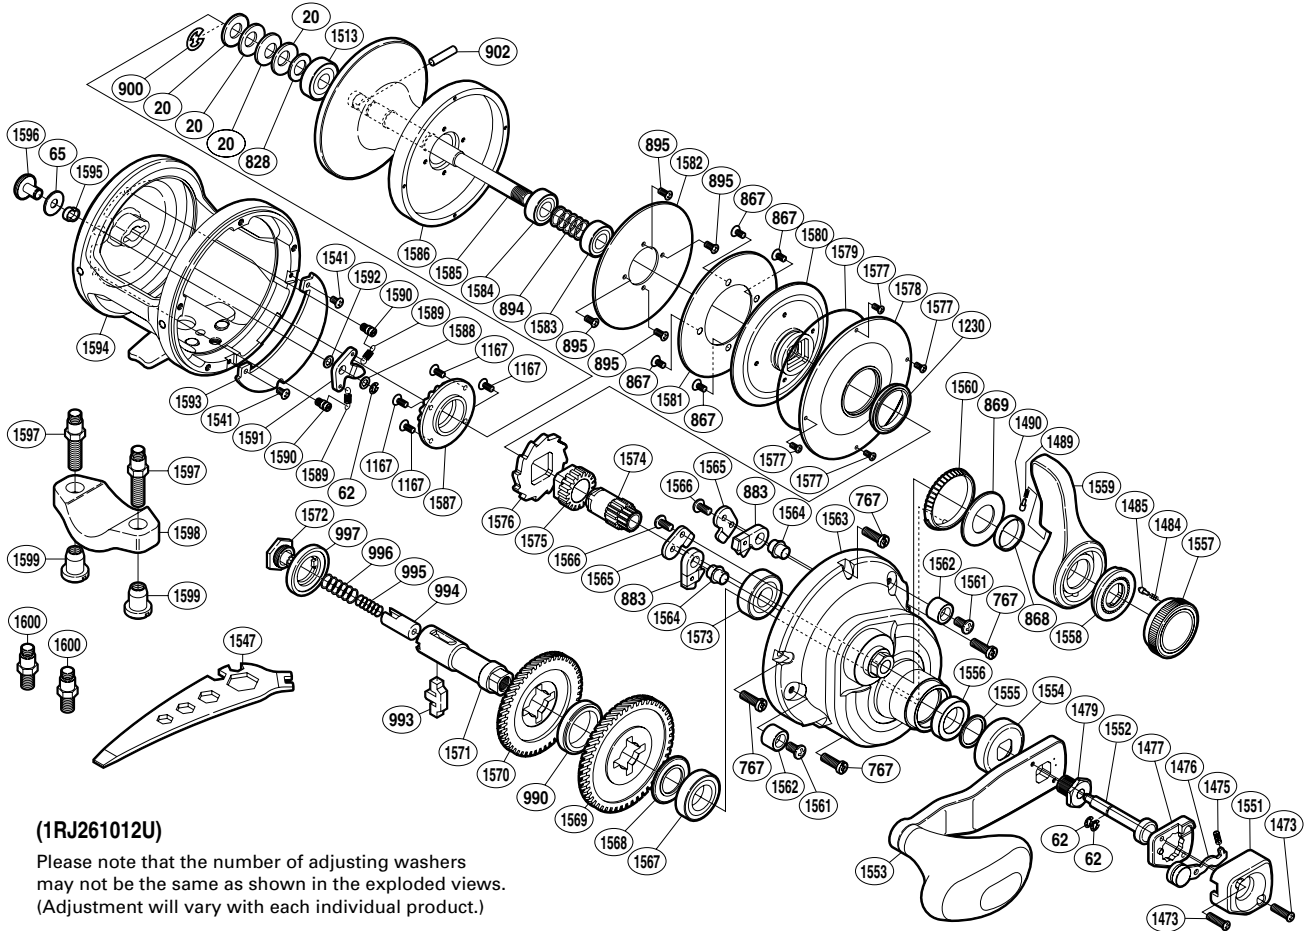

SHIMANO

TALICA SA-RB

TAC-12II

(1RJ261012U)

Please note that the number of adjusting washers may not be the same as shown in the exploded views. (Adjustment will vary with each individual product.)

Part No.	Description	Part No.	Description	Part No.	Description
TGT0020	Coned Disc Spring	TGT1490	Lever Click	TGT1577	Screw
TGT0062	E Lock	TGT1513	Ball Bearing	TGT1578	Cooling Shield
TGT0065	Spacer	TGT1541	Screw	TGT1579	O Ring
TGT0767	Screw	TGT1551	Push Button Shield	TGT1580	Pinion Guard
TGT0828	Bearing Thrust Washer	TGT1552	Push LOW Button Shaft	TGT1581	Drag Plate
TGT0867	Screw	TGT1553	Handle	TGT1582	Drag Washer
TGT0868	Lever Thrust Ring	TGT1554	Drive Shaft Shield	TGT1583	Ball Bearing
TGT0869	Washer	TGT1555	Washer	TGT1584	Ball Bearing
TGT0883	Anti-Reverse Pawl	TGT1556	Drive Gear Bushing	TGT1585	Spool Shaft
TGT0894	Pressure Release Spring	TGT1557	Pre-Program Dial	TGT1586	Spool
TGT0895	Screw	TGT1558	Lever Shaft Body	TGT1587	Click Gear Support
TGT0900	E Lock	TGT1559	Drag Control Lever	TGT1588	Spacer
TGT0902	Cross Pin	TGT1560	Lever Click Gear	TGT1589	Click Pawl Spring
TGT0990	Friction Washer	TGT1561	Screw	TGT1590	Click Spring Shaft
TGT0993	Gear Select Cross Bar	TGT1562	Bolt Shield	TGT1591	Click Pawl
TGT0994	Cross Bar Stop	TGT1563	Right Side Plate	TGT1592	Spacer
TGT0995	Drive Shaft Spring B	TGT1564	Anti-Reverse Pawl Pin	TGT1593	Set Plate
TGT0996	Drive Shaft Spring	TGT1565	Anti-Reverse Pawl Keeper	TGT1594	One-Piece Frame
TGT0997	Friction Washer	TGT1566	Screw	TGT1595	Click Switch Cam
TGT1167	Screw	TGT1567	Ball Bearing	TGT1596	Click Button
TGT1230	Waterproof Ring	TGT1568	Drive Gear Washer		
TGT1473	Screw	TGT1569	Drive Gear A		
TGT1475	Slide Plate Spring	TGT1570	Drive Gear B		
TGT1476	Slide Plate	TGT1571	Drive Shaft	TGT1597	Rod Clamp Bolt (accessory)
TGT1477	Handle Bolt Plate	TGT1572	Drive Shaft Screw	TGT1598	Rod Clamp (accessory)
TGT1479	Handle Bolt	TGT1573	Ball Bearing	TGT1599	Rod Clamp Nut (accessory)
TGT1484	Click Spring	TGT1574	Pinion Gear A	TGT1600	Rod Clamp Bolt S (accessory)
TGT1485	Click Pin	TGT1575	Pinion Gear B		
TGT1489	Lever Click Shoe	TGT1576	Anti-Reverse Ratchet	TGT1547	Wrench (accessory)