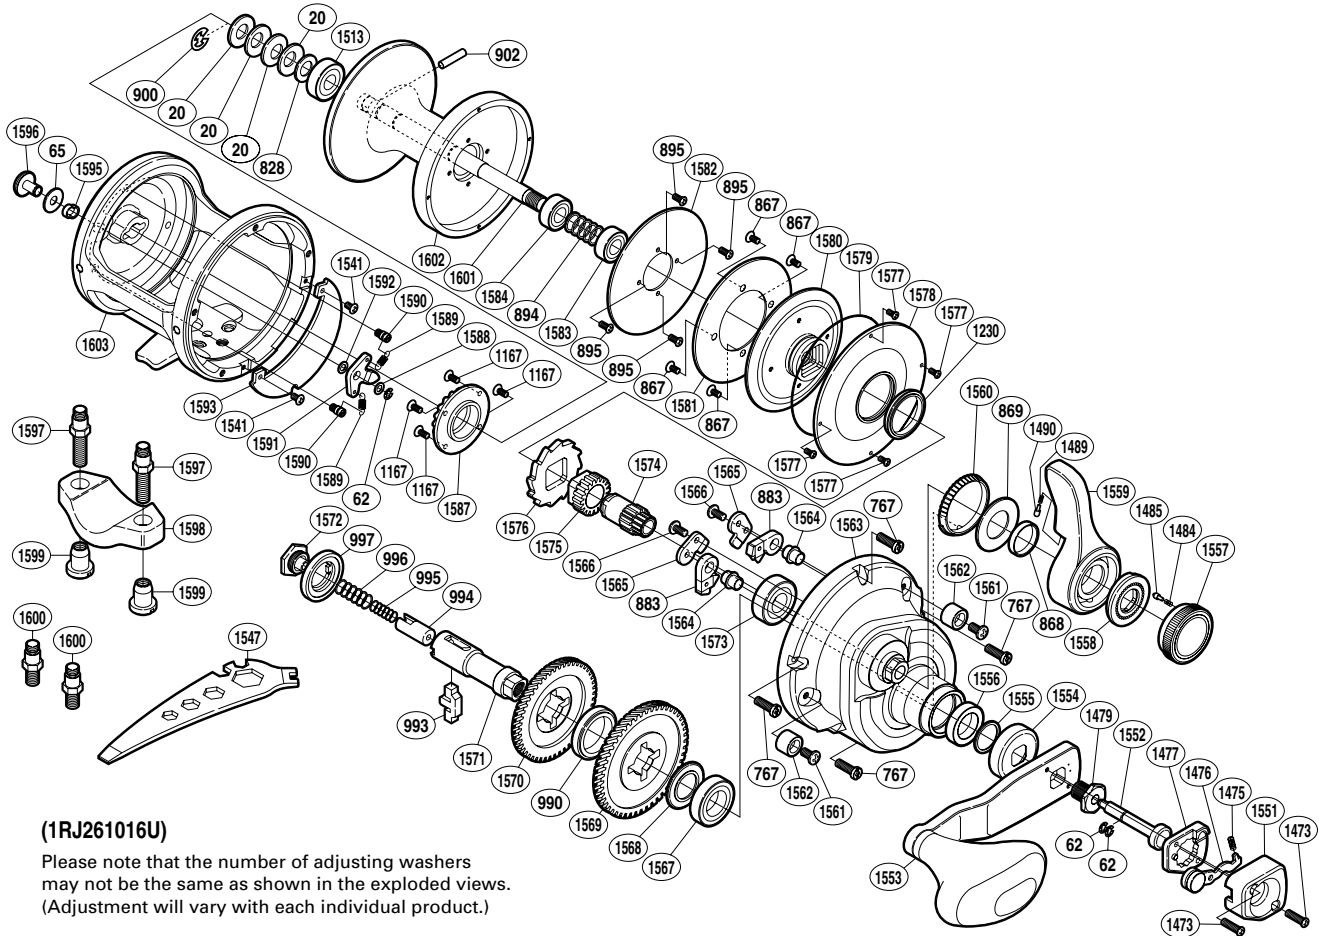

## TAC-16II

(1RJ261016U)

Please note that the number of adjusting washers may not be the same as shown in the exploded views. (Adjustment will vary with each individual product.)

Part No.	Description	Part No.	Description	Part No.	Description
TGT0020	Coned Disc Spring	TGT1490	Lever Click	TGT1577	Screw
TGT0062	E Lock	TGT1513	Ball Bearing	TGT1578	Cooling Shield
TGT0065	Spacer	TGT1541	Screw	TGT1579	O Ring
TGT0767	Screw	TGT1551	Push Button Shield	TGT1580	Pinion Guard
TGT0828	Bearing Thrust Washer	TGT1552	Push LOW Button Shaft	TGT1581	Drag Plate
TGT0867	Screw	TGT1553	Handle	TGT1582	Drag Washer
TGT0868	Lever Thrust Ring	TGT1554	Drive Shaft Shield	TGT1583	Ball Bearing
TGT0869	Washer	TGT1555	Washer	TGT1584	Ball Bearing
TGT0883	Anti-Reverse Pawl	TGT1556	Drive Gear Bushing	TGT1587	Click Gear Support
TGT0894	Pressure Release Spring	TGT1557	Pre-Program Dial	TGT1588	Spacer
TGT0895	Screw	TGT1558	Lever Shaft Body	TGT1589	Click Pawl Spring
TGT0900	E Lock	TGT1559	Drag Control Lever	TGT1590	Click Spring Shaft
TGT0902	Cross Pin	TGT1560	Lever Click Gear	TGT1591	Click Pawl
TGT0990	Friction Washer	TGT1561	Screw	TGT1592	Spacer
TGT0993	Gear Select Cross Bar	TGT1562	Bolt Shield	TGT1593	Set Plate
TGT0994	Cross Bar Stop	TGT1563	Right Side Plate	TGT1595	Click Switch Cam
TGT0995	Drive Shaft Spring B	TGT1564	Anti-Reverse Pawl Pin	TGT1596	Click Button
TGT0996	Drive Shaft Spring	TGT1565	Anti-Reverse Pawl Keeper	TGT1601	Spool Shaft
TGT0997	Friction Washer	TGT1566	Screw	TGT1602	Spool
TGT1167	Screw	TGT1567	Ball Bearing	TGT1603	One-Piece Frame
TGT1230	Waterproof Ring	TGT1568	Drive Gear Washer		
TGT1473	Screw	TGT1569	Drive Gear A		
TGT1475	Slide Plate Spring	TGT1570	Drive Gear B		
TGT1476	Slide Plate	TGT1571	Drive Shaft	TGT1597	Rod Clamp Bolt (accessory)
TGT1477	Handle Bolt Plate	TGT1572	Drive Shaft Screw	TGT1598	Rod Clamp (accessory)
TGT1479	Handle Bolt	TGT1573	Ball Bearing	TGT1599	Rod Clamp Nut (accessory)
TGT1484	Click Spring	TGT1574	Pinion Gear A	TGT1600	Rod Clamp Bolt S (accessory)
TGT1485	Click Pin	TGT1575	Pinion Gear B		
TGT1489	Lever Click Shoe	TGT1576	Anti-Reverse Ratchet	TGT1547	Wrench (accessory)