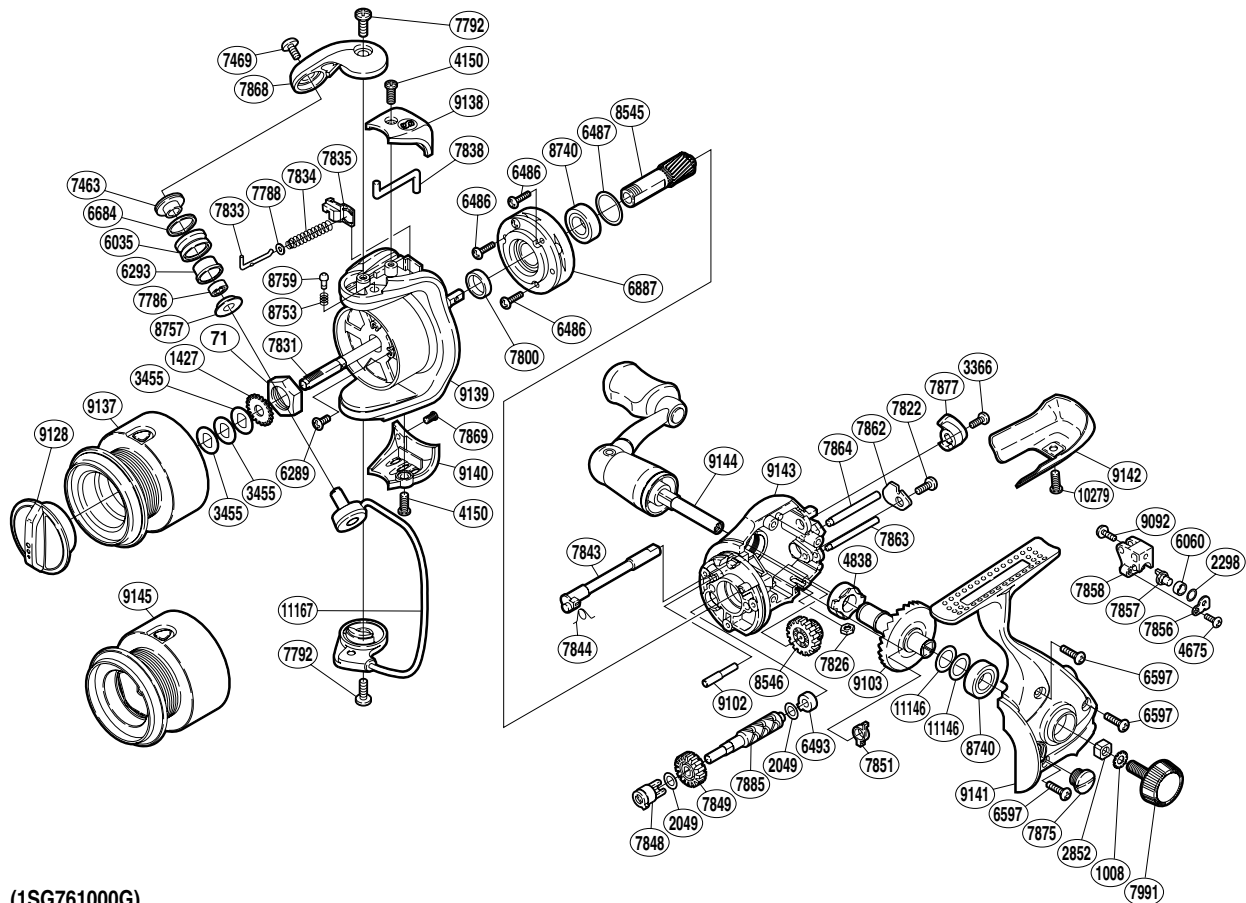

## TECHNIUM

## TEC-1000FA

(1SG761000G)

Part No.	Description	Part No.	Description	Part No.	Description
RD 0071	Rotor Nut	RD 7792	Screw	RD 7991	Handle Screw Cap
RD 1008	Handle Lock Washer	RD 7800	Rotor Ring	RD 8545	Pinion Gear
RD 1427	Spool Support	RD 7822	Worm Shaft Retainer Screw	RD 8546	Idle Gear (B)
RD 2049	Worm Shaft Spacer	RD 7826	Rear Protector Nut	RD 8740	Ball Bearing
RD 2298	Spacer	RD 7831	Main Shaft	RD 8753	Click Spring
RD 2852	Handle Screw Lock	RD 7833	Bail Spring Guide (A)	RD 8757	Bearing Spacer
RD 3366	Anti-Reverse Lever Screw	RD 7834	Bail Spring	RD 8759	Slider Retainer Screw
RD 3455	Spool Washer	RD 7835	Bail Spring Seat	RD 9092	Idle Gear (B) Shaft
RD 4150	Protector Screw (A)	RD 7838	Bail Trip Lever	RD 9102	Drive Gear
RD 4675	Oscillating Pawl Cover Screw	RD 7843	Anti-Reverse Cam	RD 9128	Drag Knob
RD 4838	Drive Gear Bushing	RD 7844	Anti-Reverse Cam Spring	RD 9137	Spool Assembly
RD 6035	Line Roller	RD 7848	Worm Bushing (front)	RD 9138	Bail Spring Cover
RD 6060	Oscillating Slider Bushing	RD 7849	Idle Gear	RD 9139	Rotor
RD 6289	Nut Lock Screw	RD 7851	Bushing	RD 9140	Bail Hold Support Guard
RD 6293	Line Roller Bushing	RD 7856	Oscillating Pawl Cover	RD 9141	Side Cover
RD 6486	Roller Clutch Screw	RD 7857	Oscillating Pawl	RD 9142	Rear Protector
RD 6487	Adjusting Washer	RD 7862	Worm Shaft Retainer	RD 9143	Body
RD 6493	Worm Bushing (rear)	RD 7863	Oscillating Guide (A)	RD 9144	Handle Assembly
RD 6597	Side Cover Screw	RD 7864	Oscillating Guide (B)	RD 9145	Spare Spool Assembly
RD 6684	Line Roller Spacer	RD 7868	Bail Arm	RD10279	Rear Protector Screw
RD 6887	Roller Clutch Assembly	RD 7869	Protector Screw (B)	RD11146	Washer
RD 7463	Line Roller Washer	RD 7875	Oil Cap	RD11167	Bail Assembly
RD 7469	Line Roller Screw	RD 7877	Anti-Reverse Lever		
RD 7786	Ball Bearing	RD 7885	Worm Shaft		
RD 7788	Spring Guide (A) Support				