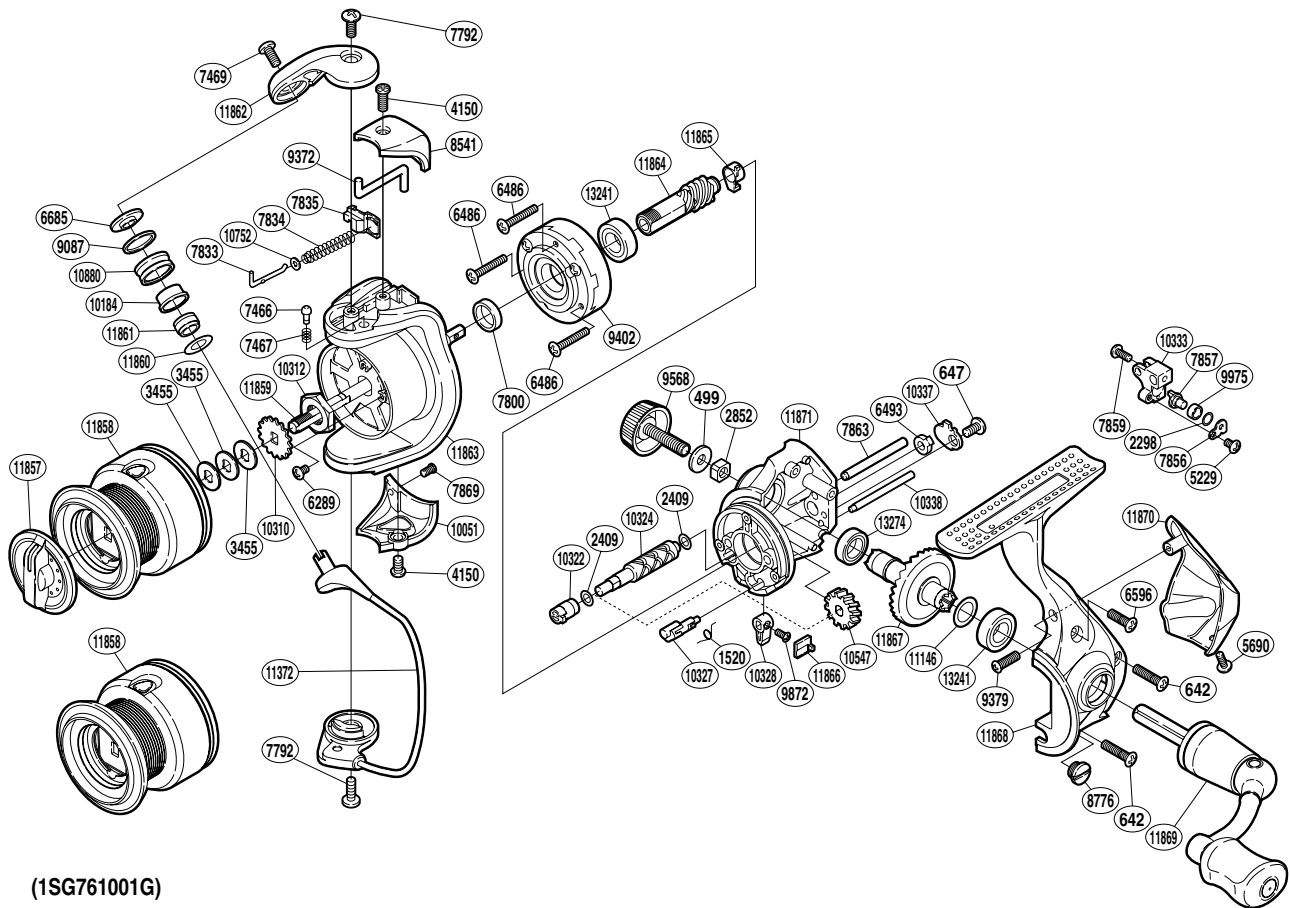

SHIMANO

TECHNIUM  A-RB

TEC-1000FB

(1SG761001G)

Part No.	Description	Part No.	Description	Part No.	Description
RD 0499	Handle Lock Washer	RD 7856	Oscillating Pawl Cover	RD10338	Oscillating Guide B
RD 0642	Screw	RD 7857	Oscillating Pawl	RD10547	Idle Gear
RD 0647	Screw	RD 7859	Screw	RD10752	Spring Guide A Support
RD 1520	Anti-Reverse Cam Spring	RD 7863	Oscillating Guide A	RD10880	Line Roller
RD 2298	Spacer	RD 7869	Screw	RD11146	Washer
RD 2409	Spacer	RD 8541	Bail Spring Cover	RD11372	Bail Assembly
RD 2852	Handle Screw Lock	RD 8776	Oil Cap	RD11857	Drag Knob
RD 3455	Spool Washer	RD 9087	Line Roller Spacer	RD11858	Spool Assembly
RD 4150	Screw	RD 9372	Bail Trip Lever	RD11859	Main Shaft
RD 5229	Screw	RD 9379	Screw	RD11860	Washer
RD 5690	Screw	RD 9402	Roller Clutch Assembly	RD11861	Line Roller Collar
RD 6289	Screw	RD 9568	Handle Screw Cap	RD11862	Bail Arm
RD 6486	Screw	RD 9872	Screw	RD11863	Rotor
RD 6493	Worm Bushing (rear)	RD 9975	Oscillating Slider Bushing	RD11864	Pinion Gear
RD 6596	Screw	RD10051	Bail Hold Support Guard	RD11865	Pinion Gear Bushing
RD 6685	Line Roller Washer	RD10184	Line Roller Bushing	RD11866	Anti-Reverse Lever Cover
RD 7466	Click Pin	RD10310	Spool Support	RD11867	Drive Gear
RD 7467	Click Spring	RD10312	Rotor Nut	RD11868	Side Cover
RD 7469	Screw	RD10322	Worm Bushing (front)	RD11869	Handle Assembly
RD 7792	Screw	RD10324	Worm Shaft	RD11870	Rear Protector
RD 7800	Rotor Ring	RD10327	Anti-Reverse Cam	RD11871	Body
RD 7833	Bail Spring Guide A	RD10328	Anti-Reverse Lever	RD13241	Ball Bearing
RD 7834	Bail Spring	RD10333	Oscillating Slider	RD13274	Ball Bearing
RD 7835	Bail Spring Seat	RD10337	Worm Shaft Retainer		