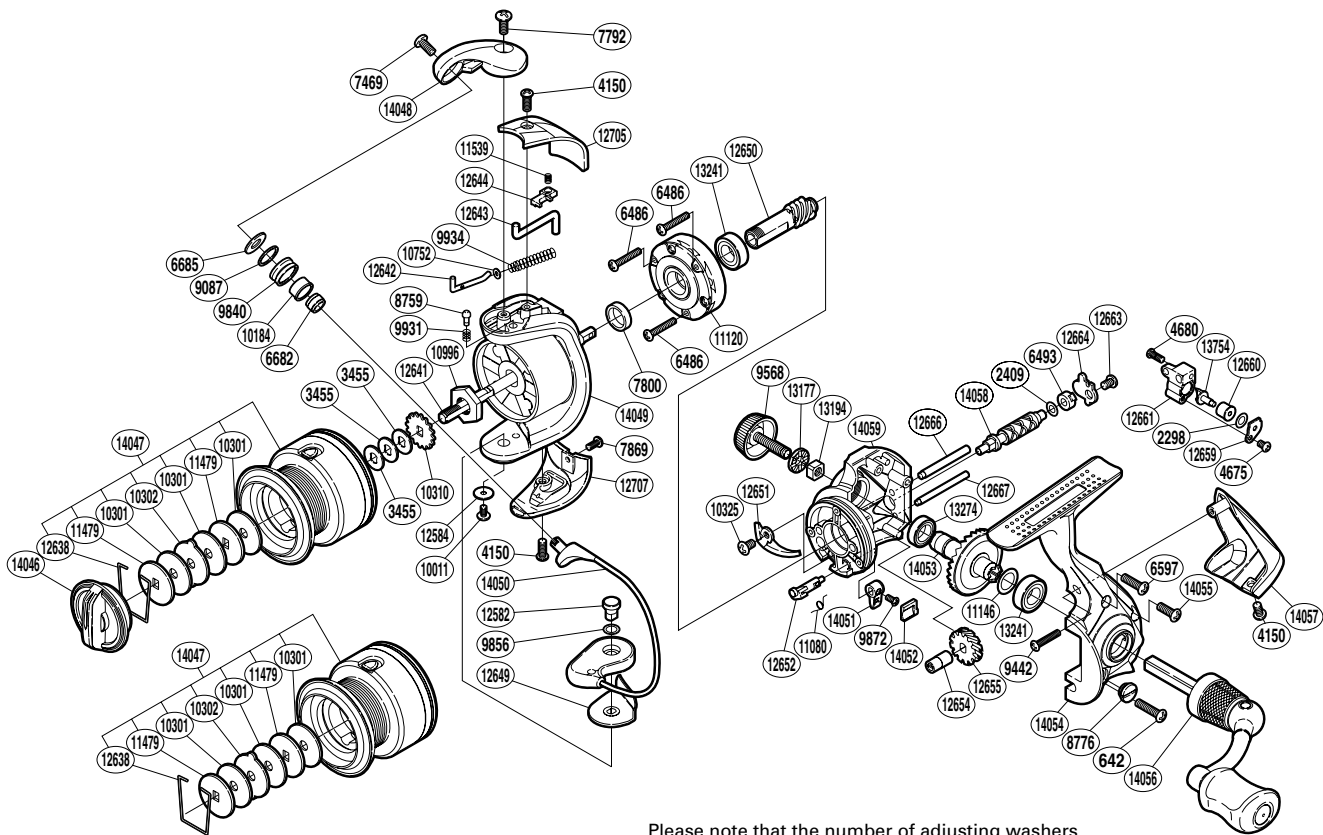

## TEC-1000FC

(1SG761002G)

Please note that the number of adjusting washers may not be the same as shown in the exploded views. (Adjustment will vary with each individual product.)

Part No.	Description	Part No.	Description	Part No.	Description
RD 0642	Screw	RD10184	Line Roller Bushing	RD12661	Oscillating Slider
RD 2298	Spacer	RD10301	Drag Washer	RD12663	Screw
RD 2409	Spacer	RD10302	Eared Washer	RD12664	Worm Shaft Retainer
RD 3455	Spool Washer	RD10310	Spool Support	RD12666	Oscillating Guide A
RD 4150	Screw	RD10325	Screw	RD12667	Oscillating Guide B
RD 4675	Screw	RD10752	Bail Spring Guide A Support	RD12705	Bail Spring Cover
RD 4680	Screw	RD10996	Rotor Nut	RD12707	Bail Hold Support Guard
RD 6486	Screw	RD11080	Anti-Reverse Cam Spring	RD13177	Handle Screw Cap Spacer
RD 6493	Worm Bushing (rear)	RD11120	Roller Clutch Assembly	RD13194	Handle Screw Lock
RD 6597	Screw	RD11146	Washer	RD13241	Ball Bearing
RD 6682	Line Roller Collar	RD11479	Key Washer	RD13274	Ball Bearing
RD 6685	Line Roller Washer	RD11539	Bail Trip Lever Spring	RD13754	Oscillating Pawl
RD 7469	Screw	RD12582	Bail Hold Support Shaft	RD14046	Drag Knob
RD 7792	Screw	RD12584	Washer	RD14047	Spool Assembly
RD 7800	Rotor Ring	RD12638	Drag Washers Retainer	RD14048	Bail Arm
RD 7869	Screw	RD12641	Main Shaft	RD14049	Rotor
RD 8759	Click Pin	RD12642	Bail Spring Guide A	RD14050	Bail Assembly
RD 8776	Oil Cap	RD12643	Bail Trip Lever	RD14051	Anti-Reverse Lever
RD 9087	Line Roller Spacer	RD12644	Bail Trip Cover	RD14052	Anti-Reverse Lever Cover
RD 9442	Screw	RD12649	Bail Hold Support Spacer	RD14053	Drive Gear
RD 9568	Handle Screw Cap	RD12650	Pinion Gear	RD14054	Side Cover
RD 9840	Line Roller	RD12651	Bail Trip Strike	RD14055	Screw
RD 9856	Washer	RD12652	Anti-Reverse Cam	RD14056	Handle Assembly
RD 9872	Screw	RD12654	Worm Bushing (front)	RD14057	Rear Protector
RD 9931	Click Spring	RD12655	Idle Gear	RD14058	Worm Shaft
RD 9934	Bail Spring	RD12659	Oscillating Pawl Cover	RD14059	Body
RD10011	Screw	RD12660	Oscillating Slider Bushing		