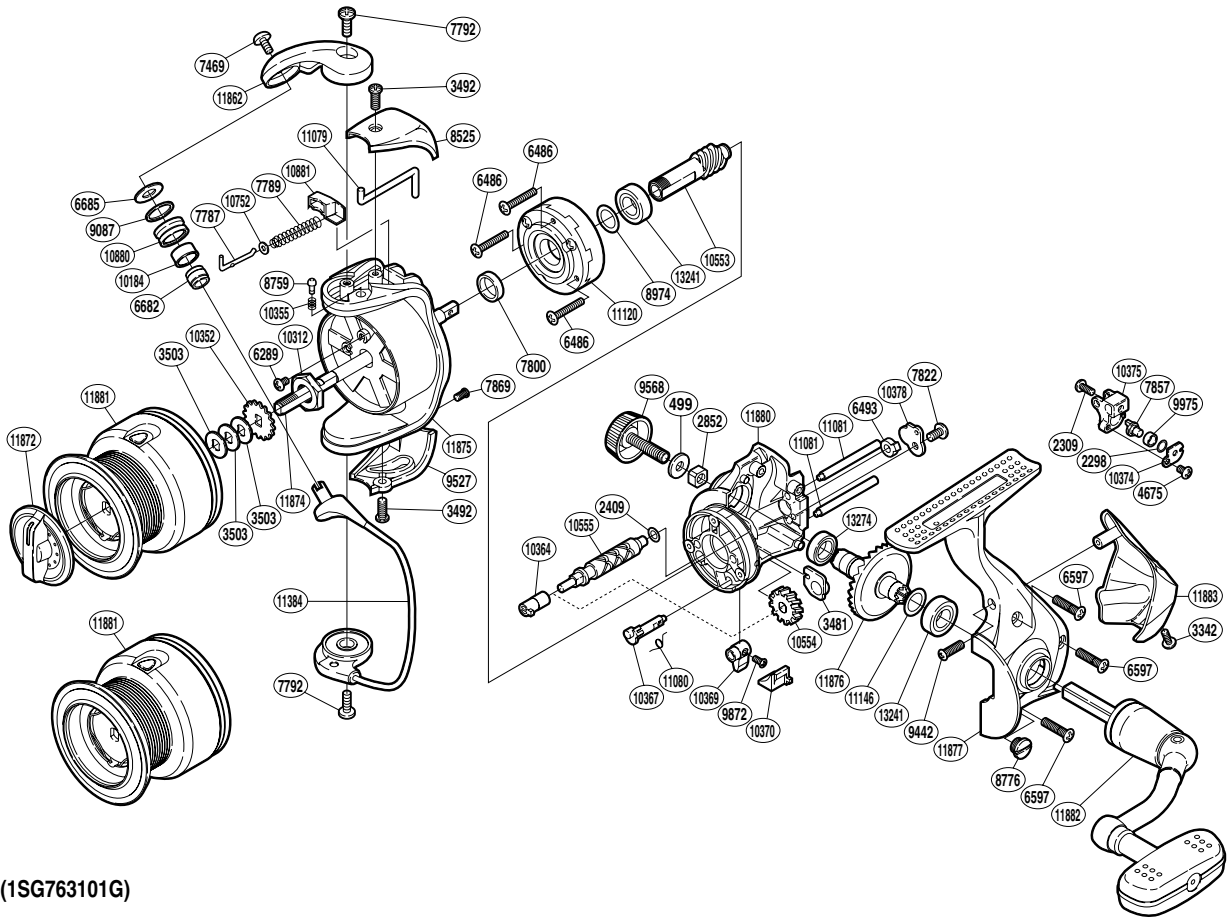

SHIMANO

TECHNIUM SA-RB

TEC-3000SFB

(1SG763101G)

Part No.	Description	Part No.	Description	Part No.	Description
RD 0499	Handle Lock Washer	RD 7869	Screw	RD10554	Idle Gear
RD 2298	Spacer	RD 8525	Bail Spring Cover	RD10555	Worm Shaft
RD 2309	Screw	RD 8759	Click Pin	RD10752	Spring Guide A Support
RD 2409	Spacer	RD 8776	Oil Cap	RD10880	Line Roller
RD 2852	Handle Screw Lock	RD 8974	Washer	RD10881	Bail Spring Seat
RD 3342	Screw	RD 9087	Line Roller Spacer	RD11079	Bail Trip Lever
RD 3481	Bushing	RD 9442	Screw	RD11080	Anti-Reverse Cam Spring
RD 3492	Screw	RD 9527	Bail Hold Support Guard	RD11081	Oscillating Guide
RD 3503	Spool Washer	RD 9568	Handle Screw Cap	RD11120	Roller Clutch Assembly
RD 4675	Screw	RD 9872	Screw	RD11146	Washer
RD 6289	Screw	RD 9975	Oscillating Slider Bushing	RD11384	Bail Assembly
RD 6486	Screw	RD10184	Line Roller Bushing	RD11862	Bail Arm
RD 6493	Worm Bushing (rear)	RD10312	Rotor Nut	RD11872	Drag Knob
RD 6597	Screw	RD10352	Spool Support	RD11874	Main Shaft
RD 6682	Line Roller Collar	RD10355	Click Spring	RD11875	Rotor
RD 6685	Line Roller Washer	RD10364	Worm Bushing (front)	RD11876	Drive Gear
RD 7469	Screw	RD10367	Anti-Reverse Cam	RD11877	Side Cover
RD 7787	Bail Spring Guide A	RD10369	Anti-Reverse Lever	RD11880	Body
RD 7789	Bail Spring	RD10370	Anti-Reverse Lever Cover	RD11881	Spool Assembly
RD 7792	Screw	RD10374	Oscillating Pawl Cover	RD11882	Handle Assembly
RD 7800	Rotor Ring	RD10375	Oscillating Slider	RD11883	Rear Protector
RD 7822	Screw	RD10378	Worm Shaft Retainer	RD13241	Ball Bearing
RD 7857	Oscillating Pawl	RD10553	Pinion Gear	RD13274	Ball Bearing