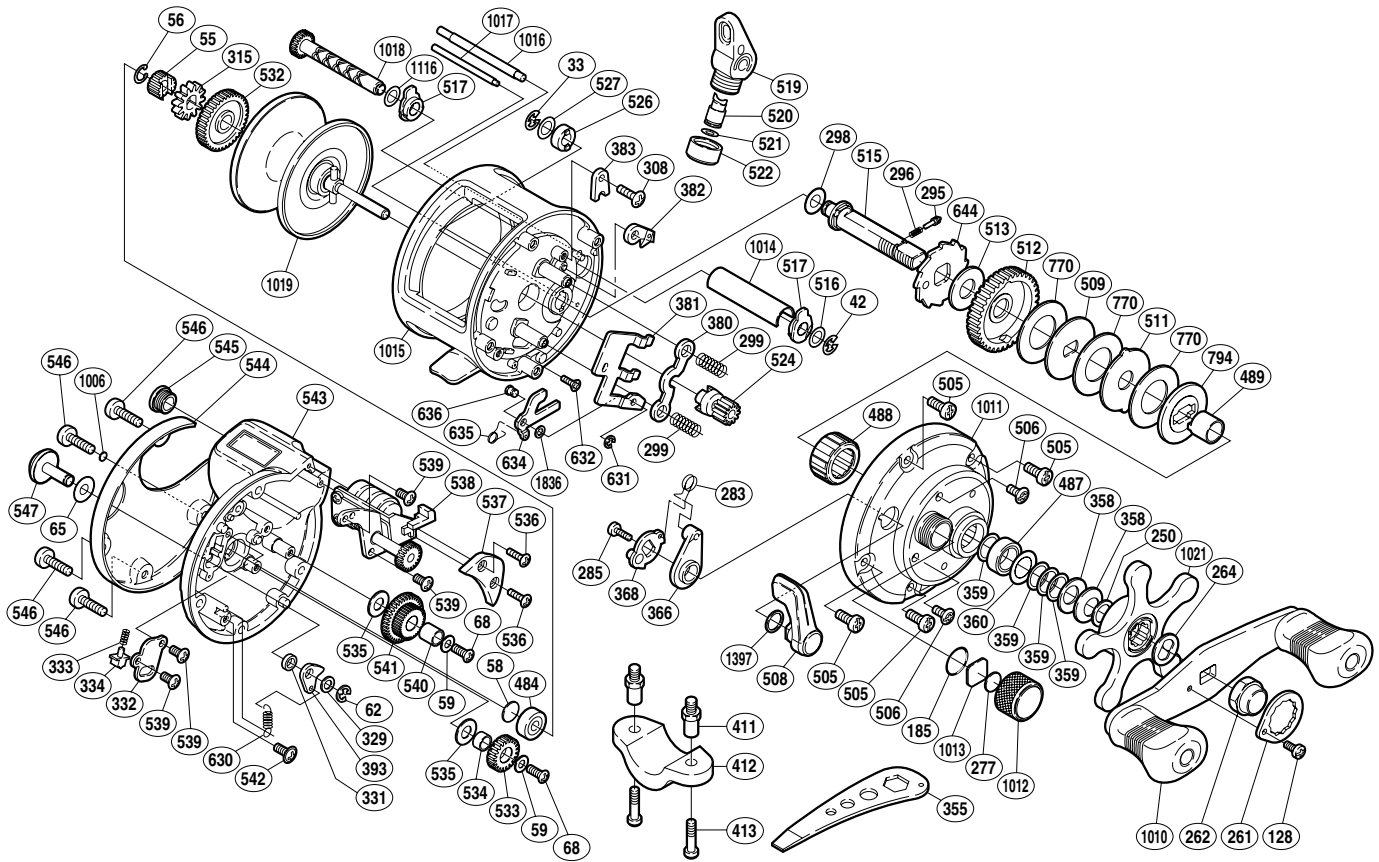

SHIMANO

TEKOTA A-RB

TEK-300LC

(1RJ220310U)

Part No.	Description	Part No.	Description	Part No.	Description
TGT0033	E Lock	TGT0382	Anti-Reverse Pawl	TGT0544	Left Side Plate Cover
TGT0042	E Lock	TGT0383	Anti-Reverse Pawl Keeper	TGT0545	Maintenance Cap
TGT0055	Idle Gear A	TGT0393	Click Pawl	TGT0546	Screw
TGT0056	C Lock	TGT0484	Ball Bearing	TGT0547	Click Button
TGT0058	Spacer B	TGT0487	Ball Bearing	TGT0630	Click Pawl Spring
TGT0059	Lock Washer	TGT0488	Roller Clutch Bearing	TGT0631	E Lock
TGT0062	E Lock	TGT0489	Roller Clutch Inner Tube	TGT0632	Screw
TGT0065	Washer	TGT0505	Screw	TGT0634	Clutch Pawl
TGT0068	Screw	TGT0506	Screw	TGT0635	Clutch Pawl Spring
TGT0128	Screw	TGT0508	Clutch Lever	TGT0636	Clutch Pawl Pin
TGT0185	O Ring	TGT0509	Key Washer	TGT0644	Anti-Reverse Ratchet
TGT0250	Washer	TGT0511	Eared Washer	TGT0770	Drag Washer
TGT0261	Handle Nut Plate	TGT0512	Drive Gear	TGT0794	Key Washer
TGT0262	Handle Nut	TGT0513	Drag Washer	TGT1006	Spacer
TGT0264	Drive Shaft Shield	TGT0515	Drive Shaft	TGT1010	Handle Assembly
TGT0277	Cast Control Spacer	TGT0516	Washer	TGT1011	Right Side Plate
TGT0283	Clutch Spring	TGT0517	Worm Bushing	TGT1012	Cast Control Cap
TGT0285	Screw	TGT0519	Line Guide	TGT1013	Spool Tension Spacer
TGT0295	Click Pin	TGT0520	Line Guide Pawl	TGT1014	Level Wind Guard
TGT0296	Click Spring	TGT0521	Spacer	TGT1015	One-Piece Frame
TGT0298	Washer	TGT0522	Pawl Cap	TGT1016	Stabilizer Bar A
TGT0299	Yoke Spring	TGT0524	Pinion Gear	TGT1017	Stabilizer Bar B
TGT0308	Screw	TGT0526	Drive Shaft Bushing	TGT1018	Worm Shaft
TGT0315	Click Gear	TGT0527	Spacer	TGT1019	Spool Assembly
TGT0329	Spacer	TGT0532	Counter Gear A	TGT1021	Star Drag
TGT0331	Click Pawl Spacer	TGT0533	Idle Gear B	TGT1116	Washer
TGT0332	Click Spring Retainer	TGT0534	Idle Gear B Support	TGT1397	Smoother
TGT0333	Click Spring	TGT0535	Spacer	TGT1836	Washer
TGT0334	Click Spring Holder	TGT0536	Screw		
TGT0358	Coned Disc Spring	TGT0537	Left Side Plate Seal		
TGT0359	Washer	TGT0538	Counter Assembly		
TGT0360	Bearing Seal	TGT0539	Screw	TGT0411	Rod Clamp Nut (accessory)
TGT0366	Eccentric Cam Bushing	TGT0540	Idle Gear D Support	TGT0412	Rod Clamp (accessory)
TGT0368	Clutch Cam	TGT0541	Idle Gear D	TGT0413	Rod Clamp Bolt (accessory)
TGT0380	Yoke	TGT0542	Screw		
TGT0381	Yoke Plate	TGT0543	Left Side Plate	TGT0355	Wrench (accessory)