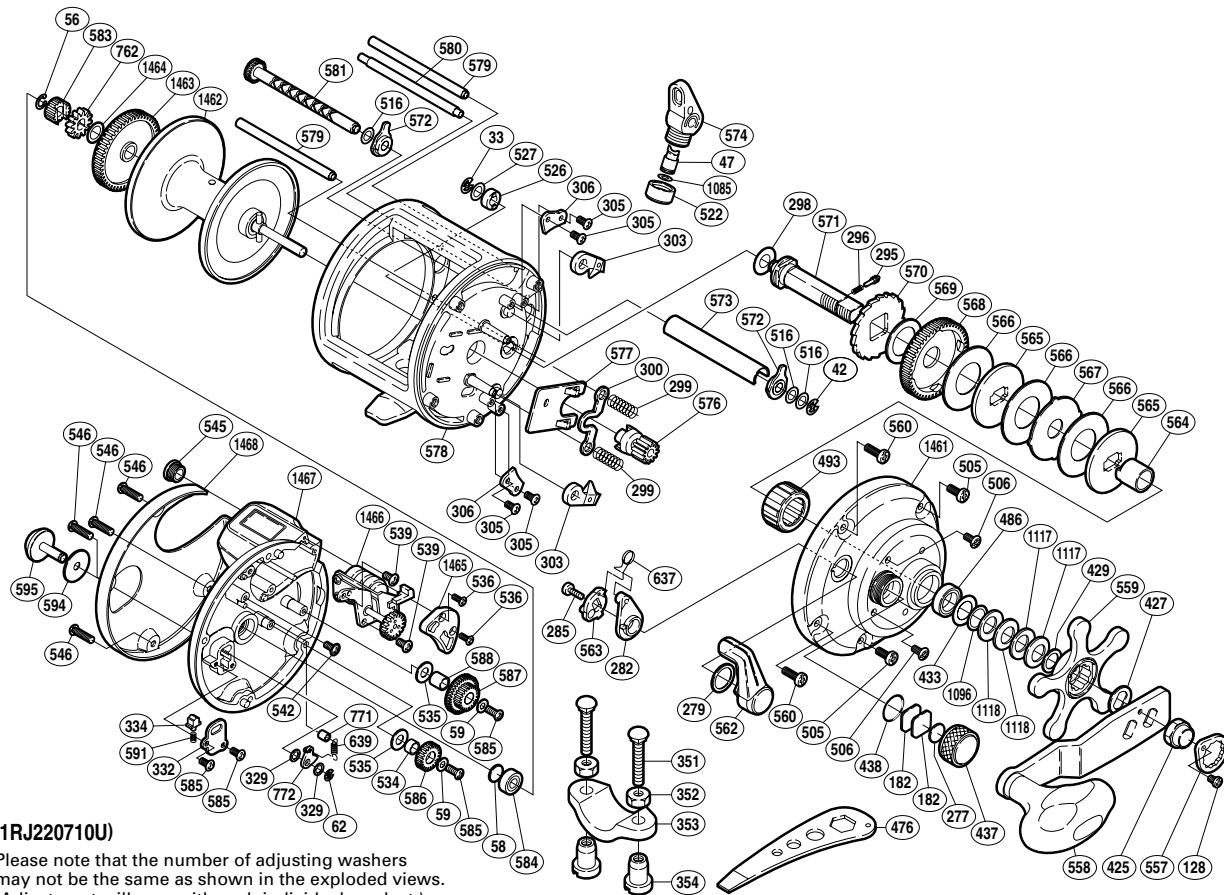

SHIMANO

TEKOTA

TEK-700LC

(1RJ220710U)

Please note that the number of adjusting washers may not be the same as shown in the exploded views. (Adjustment will vary with each individual product.)

Part No.	Description	Part No.	Description	Part No.	Description
TGT0033	E Lock	TGT0516	Washer	TGT0583	Idle Gear
TGT0042	E Lock	TGT0522	Pawl Cap	TGT0584	Ball Bearing
TGT0047	Line Guide Pawl	TGT0526	Drive Shaft Bushing	TGT0585	Screw
TGT0056	C Lock	TGT0527	Washer	TGT0586	Idle Gear
TGT0058	Spacer B	TGT0534	Idle Gear Support	TGT0587	Idle Gear
TGT0059	Lock Washer	TGT0535	Spacer	TGT0588	Idle Gear Support
TGT0062	E Lock	TGT0536	Screw	TGT0591	Click Spring
TGT0128	Screw	TGT0539	Screw	TGT0594	Spacer
TGT0182	Cast Control Spacer	TGT0542	Screw	TGT0595	Click Button
TGT0277	Cast Control Spacer	TGT0545	Maintenance Cap	TGT0637	Clutch Spring
TGT0279	Smoother	TGT0546	Screw	TGT0639	Click Pawl Spring
TGT0282	Eccentric Cam Bushing	TGT0557	Handle Nut Plate	TGT0762	Click Gear
TGT0285	Screw	TGT0558	Handle Assembly	TGT0771	Click Pawl Spring Boss Ring
TGT0295	Click Pin	TGT0559	Star Drag	TGT0772	Click Pawl
TGT0296	Click Spring	TGT0560	Screw	TGT1085	Spacer
TGT0298	Washer	TGT0562	Clutch Lever	TGT1096	Washer
TGT0299	Yoke Spring	TGT0563	Clutch Cam	TGT1117	Drag Spring Washer (10L)
TGT0300	Yoke	TGT0564	Roller Clutch Inner Tube	TGT1118	Drag Spring Washer (10H)
TGT0303	Anti-Reverse Pawl	TGT0565	Key Washer	TGT1461	Right Side Plate
TGT0305	Screw	TGT0566	Drag Washer	TGT1462	Spool Assembly
TGT0306	Anti-Reverse Pawl Keeper	TGT0567	Eared Washer	TGT1463	Counter Gear
TGT0329	Spacer	TGT0568	Drive Gear	TGT1464	Washer
TGT0332	Click Spring Retainer	TGT0569	Drag Washer	TGT1465	Left Side Plate Seal
TGT0334	Click Spring Holder	TGT0570	Anti-Reverse Ratchet	TGT1466	Counter Assembly
TGT0425	Handle Nut	TGT0571	Drive Shaft	TGT1467	Left Side Plate
TGT0427	Drive Shaft Shield	TGT0572	Worm Bushing	TGT1468	Left Side Plate Cover
TGT0429	Star Drag Washer	TGT0573	Level Wind Guard		
TGT0433	Bearing Seal	TGT0574	Line Guide		
TGT0437	Cast Control Cap	TGT0576	Pinion Gear	TGT0351	Rod Clamp Bolt (accessory)
TGT0438	O Ring	TGT0577	Yoke Plate	TGT0352	Rod Clamp Nut B (accessory)
TGT0486	Ball Bearing	TGT0578	One-Piece Frame	TGT0353	Rod Clamp (accessory)
TGT0493	Roller Clutch Bearing	TGT0579	Stabilizer Bar A	TGT0354	Rod Clamp Nut A (accessory)
TGT0505	Screw	TGT0580	Stabilizer Bar B		
TGT0506	Screw	TGT0581	Worm Shaft	TGT0476	Wrench (accessory)