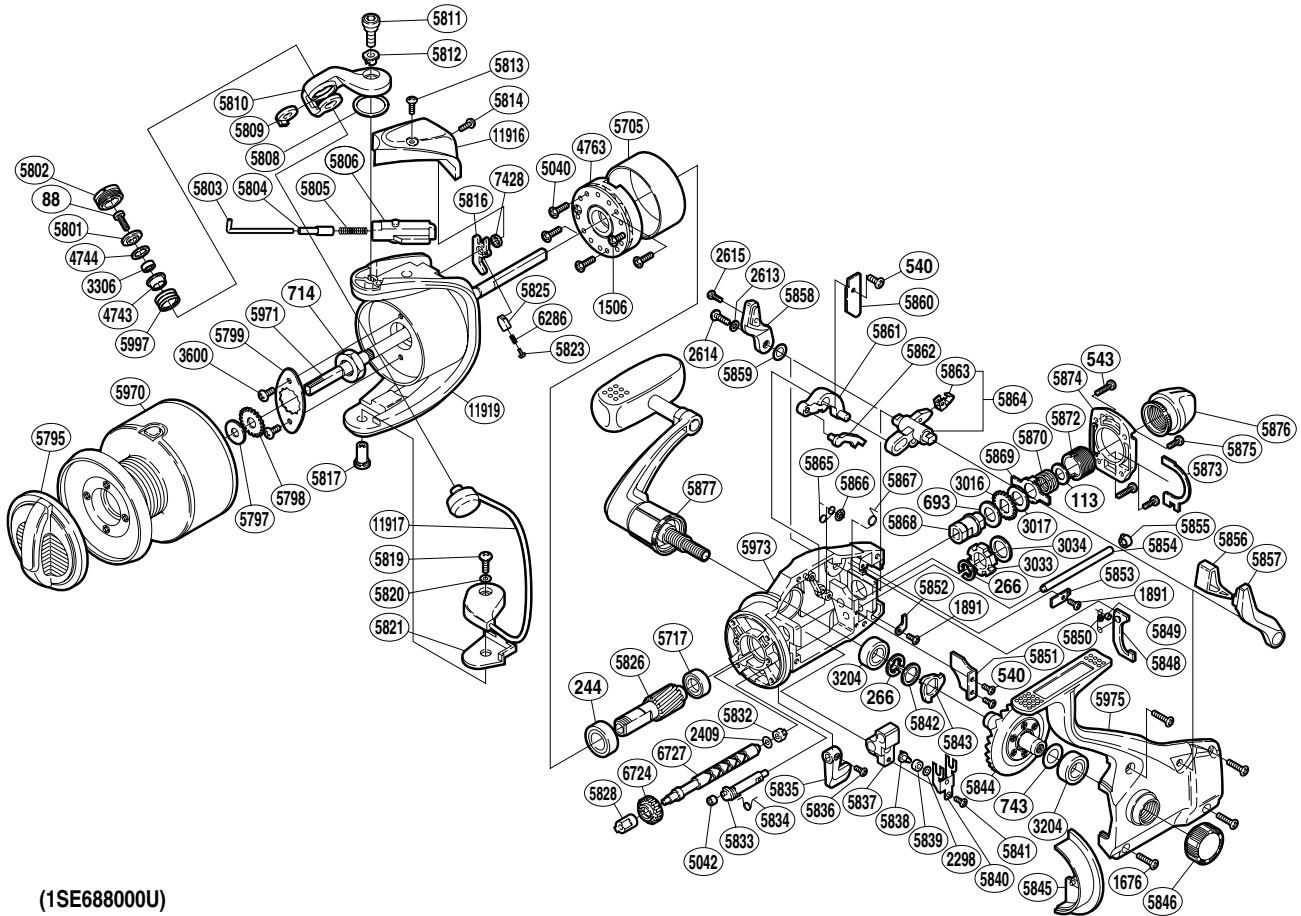

SHIMANO

THUNNUS

TU-12000F

(1SE68800U)

Part No.	Description	Part No.	Description	Part No.	Description
RD 0088	Line Roller Screw	RD 5804	Spring Guide (A) Support	RD 5852	Dial Click
RD 0113	Tension Spring Washer (B)	RD 5805	Bail Spring	RD 5853	BaitRunner Pawl Guide
RD 0244	Ball Bearing	RD 5806	Bail Spring Guide (B)	RD 5854	Oscillating Guide
RD 0266	"C" Lock	RD 5808	Bail Arm Washer	RD 5855	Oscillating Guide Holder
RD 0540	Multi-Purpose Screw (A)	RD 5809	Line Roller Support Collar	RD 5856	BaitRunner Lever Bridge
RD 0543	Rear Protector Screw (long)	RD 5810	Bail Arm	RD 5857	BaitRunner Lever Arm (L)
RD 0693	Free Spool Tension Washer (cloth)	RD 5811	Bail Arm Screw	RD 5858	BaitRunner Lever Arm (R)
RD 0714	Rotor Nut	RD 5812	Bail Arm Screw Collar	RD 5859	BaitRunner Lever Spacer
RD 0743	Drive Gear Washer	RD 5813	Guard Screw (A)	RD 5860	Clutch Pawl Guard
RD 1506	Roller Clutch Cover Screw	RD 5814	Guard Screw (B)	RD 5861	Clutch Lever
RD 1676	Side Cover Screw	RD 5816	Bail Trip Lever	RD 5862	Clutch Pawl
RD 1891	Multi-Purpose Screw (B)	RD 5817	Bail Hold Support Shaft	RD 5863	Clutch Arm Cover
RD 2298	Spacer	RD 5819	Bail Hold Support Screw	RD 5864	Clutch Arm
RD 2409	Worm Shaft Spacer	RD 5820	Spacer	RD 5865	Clutch Pawl Spring
RD 2613	Lock Washer	RD 5821	Bail Hold Support Spacer	RD 5866	Push Nut (SPN-2)
RD 2614	Clutch Arm Screw	RD 5823	Lever Spring Guide (A)	RD 5867	Clutch Spring
RD 2615	BaitRunner Lever Screw	RD 5825	Lever Spring Guide (B)	RD 5868	Free Spool Tension Shaft
RD 3016	Click Gear	RD 5826	Pinion Gear	RD 5869	Eared Washer
RD 3017	Free Spool Tension Washer (B)	RD 5828	Worm Bushing (front)	RD 5870	Free Spool Tension Spring
RD 3033	BaitRunner Ratchet	RD 5832	Worm Bushing (rear)	RD 5872	Free Spool Tension Screw
RD 3034	Ratchet Spacer	RD 5833	Anti-Reverse Cam	RD 5873	Dial Retainer
RD 3204	Ball Bearing	RD 5834	Anti-Reverse Cam Spring	RD 5874	Rear Protector
RD 3306	Line Roller Bearing	RD 5835	Anti-Reverse Lever	RD 5875	Rear Protector Screw (short)
RD 3600	Nut Lock Screw	RD 5836	Anti-Reverse Lever Screw	RD 5876	BaitRunner Tension Dial
RD 4743	Line Roller Bushing	RD 5837	Oscillating Slider	RD 5877	Handle Assembly
RD 4744	Roller Bearing Seal	RD 5838	Oscillating Pawl	RD 5970	Spool Assembly
RD 4763	Roller Clutch Assembly	RD 5839	Oscillating Slider Bushing	RD 5971	Main Shaft
RD 5040	Roller Clutch Screw	RD 5840	Oscillating Slider Retainer	RD 5973	Body
RD 5042	Anti-Reverse Cam Ring	RD 5841	Slider Retainer Screw	RD 5975	Side Cover
RD 5705	Roller Clutch Ring	RD 5842	Drive Gear Ratchet Spacer	RD 5997	Line Roller
RD 5717	Ball Bearing	RD 5843	Drive Gear Ratchet	RD 6286	Bail Trip Lever Spring
RD 5795	Drag Knob	RD 5844	Drive Gear	RD 6724	Idle Gear (B)
RD 5797	Spool Washer	RD 5845	Side Cover Flange	RD 6727	Worm Shaft (B)
RD 5798	Spool Support	RD 5846	Handle Screw Cap	RD 7428	Bail Trip Lever Washer
RD 5799	Rotor Nut Retainer	RD 5848	BaitRunner Pawl	RD11916	Bail Spring Cover
RD 5801	Line Roller Washer	RD 5849	Spring Retainer	RD11917	Bail Assembly
RD 5802	Line Roller Screw Cap	RD 5850	BaitRunner Pawl Spring	RD11919	Rotor
RD 5803	Bail Spring Guide (A)	RD 5851	Worm Shaft Retainer		