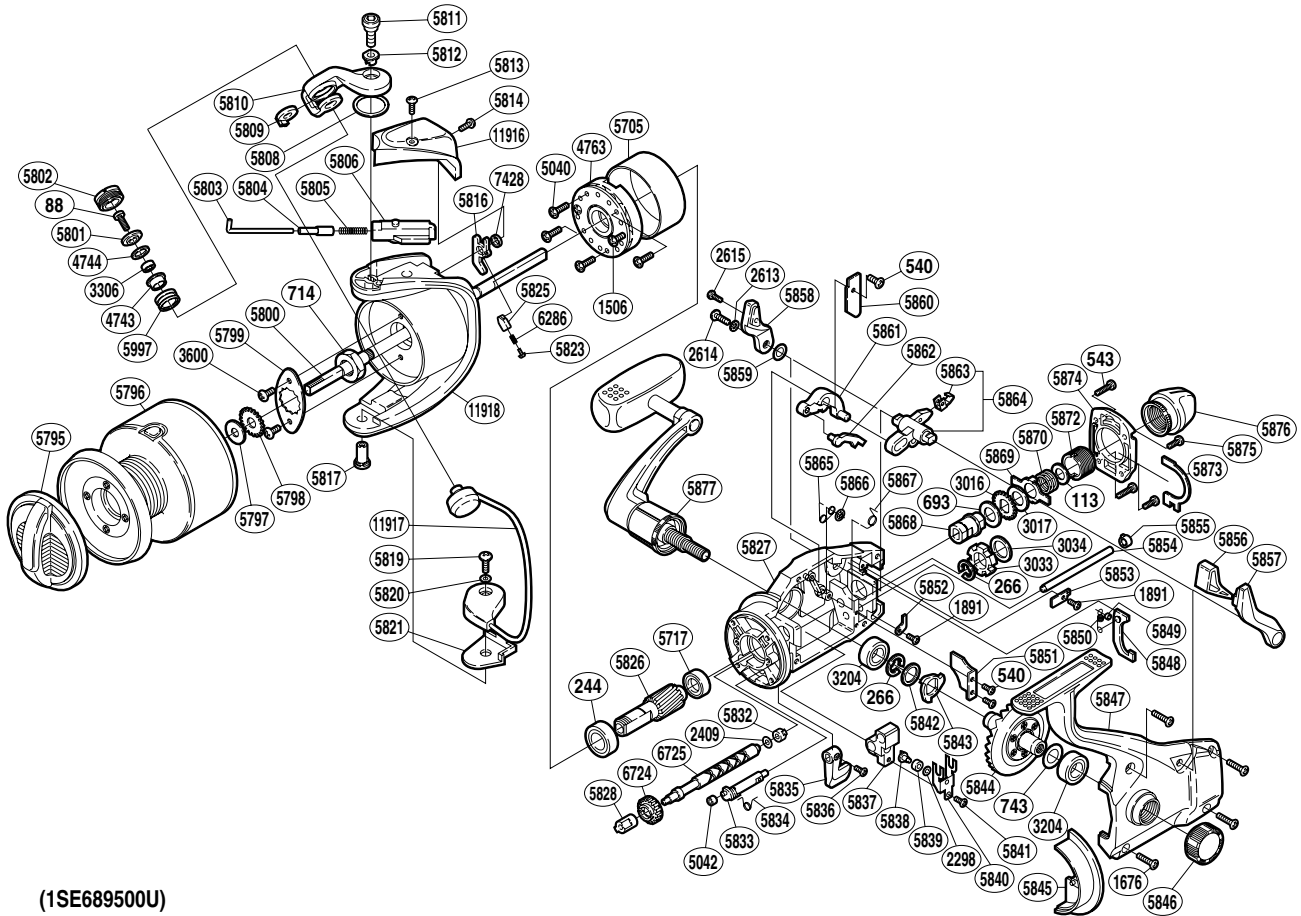

SHIMANO

THUNNUS

TU-16000F

(1SE689500U)

Part No.	Description	Part No.	Description	Part No.	Description
RD 0088	Line Roller Screw	RD 5802	Line Roller Screw Cap	RD 5848	BaitRunner Pawl
RD 0113	Tension Spring Washer (B)	RD 5803	Bail Spring Guide (A)	RD 5849	Spring Retainer
RD 0244	Bail Bearing	RD 5804	Spring Guide (A) Support	RD 5850	BaitRunner Pawl Spring
RD 0266	"C" Lock	RD 5805	Bail Spring	RD 5851	Worm Shaft Retainer
RD 0540	Multi-Purpose Screw (A)	RD 5806	Bail Spring Guide (B)	RD 5852	Dial Click
RD 0543	Rear Protector Screw (long)	RD 5808	Bail Arm Washer	RD 5853	BaitRunner Pawl Guide
RD 0693	Free Spool Tension Washer (cloth)	RD 5809	Line Roller Support Collar	RD 5854	Oscillating Guide
RD 0714	Rotor Nut	RD 5810	Bail Arm	RD 5855	Oscillating Guide Holder
RD 0743	Drive Gear Washer	RD 5811	Bail Arm Screw	RD 5856	BaitRunner Lever Bridge
RD 1506	Roller Clutch Cover Screw	RD 5812	Bail Arm Screw Collar	RD 5857	BaitRunner Lever Arm (L)
RD 1676	Side Cover Screw	RD 5813	Guard Screw (A)	RD 5858	BaitRunner Lever Arm (R)
RD 1891	Multi-Purpose Screw (B)	RD 5814	Guard Screw (B)	RD 5859	BaitRunner Lever Spacer
RD 2298	Spacer	RD 5816	Bail Trip Lever	RD 5860	Clutch Pawl Guard
RD 2409	Worm Shaft Spacer	RD 5817	Bail Hold Support Shaft	RD 5861	Clutch Lever
RD 2613	Lock Washer	RD 5819	Bail Hold Support Screw	RD 5862	Clutch Pawl
RD 2614	Clutch Arm Screw	RD 5820	Spacer	RD 5863	Clutch Arm Cover
RD 2615	BaitRunner Lever Screw	RD 5821	Bail Hold Support Spacer	RD 5864	Clutch Arm
RD 3016	Click Gear	RD 5823	Lever Spring Guide (A)	RD 5865	Clutch Pawl Spring
RD 3017	Free Spool Tension Washer (B)	RD 5825	Lever Spring Guide (B)	RD 5866	Push Nut (SPN-2)
RD 3033	BaitRunner Ratchet	RD 5826	Pinion Gear	RD 5867	Clutch Spring
RD 3034	Ratchet Spacer	RD 5827	Body	RD 5868	Free Spool Tension Shaft
RD 3204	Ball Bearing	RD 5828	Worm Bushing (front)	RD 5869	Eared Washer
RD 3306	Line Roller Bearing	RD 5832	Worm Bushing (rear)	RD 5870	Free Spool Tension Spring
RD 3600	Nut Lock Screw	RD 5833	Anti-Reverse Cam	RD 5872	Free Spool Tension Screw
RD 4743	Line Roller Bushing	RD 5834	Anti-Reverse Cam Spring	RD 5873	Dial Retainer
RD 4744	Roller Bearing Seal	RD 5835	Anti-Reverse Lever	RD 5874	Rear Protector
RD 4763	Roller Clutch Assembly	RD 5836	Anti-Reverse Lever Screw	RD 5875	Rear Protector Screw (short)
RD 5040	Roller Clutch Screw	RD 5837	Oscillating Slider	RD 5876	BaitRunner Tension Dial
RD 5042	Anti-Reverse Cam Ring	RD 5838	Oscillating Pawl	RD 5877	Handle Assembly
RD 5705	Roller Clutch Ring	RD 5839	Oscillating Slider Bushing	RD 5997	Line Roller
RD 5717	Ball Bearing	RD 5840	Oscillating Slider Retainer	RD 6286	Bail Trip Lever Spring
RD 5795	Drag Knob	RD 5841	Slider Retainer Screw	RD 6724	Idle Gear (B)
RD 5796	Spool Assembly	RD 5842	Drive Gear Ratchet Spacer	RD 6725	Worm Shaft (B)
RD 5797	Spool Washer	RD 5843	Drive Gear Ratchet	RD 7428	Bail Trip Lever Washer
RD 5798	Spool Support	RD 5844	Drive Gear	RD11916	Bail Spring Cover
RD 5799	Rotor Nut Retainer	RD 5845	Side Cover Flange	RD11917	Bail Assembly
RD 5800	Main Shaft	RD 5846	Handle Screw Cap	RD11918	Rotor
RD 5801	Line Roller Washer	RD 5847	Side Cover		