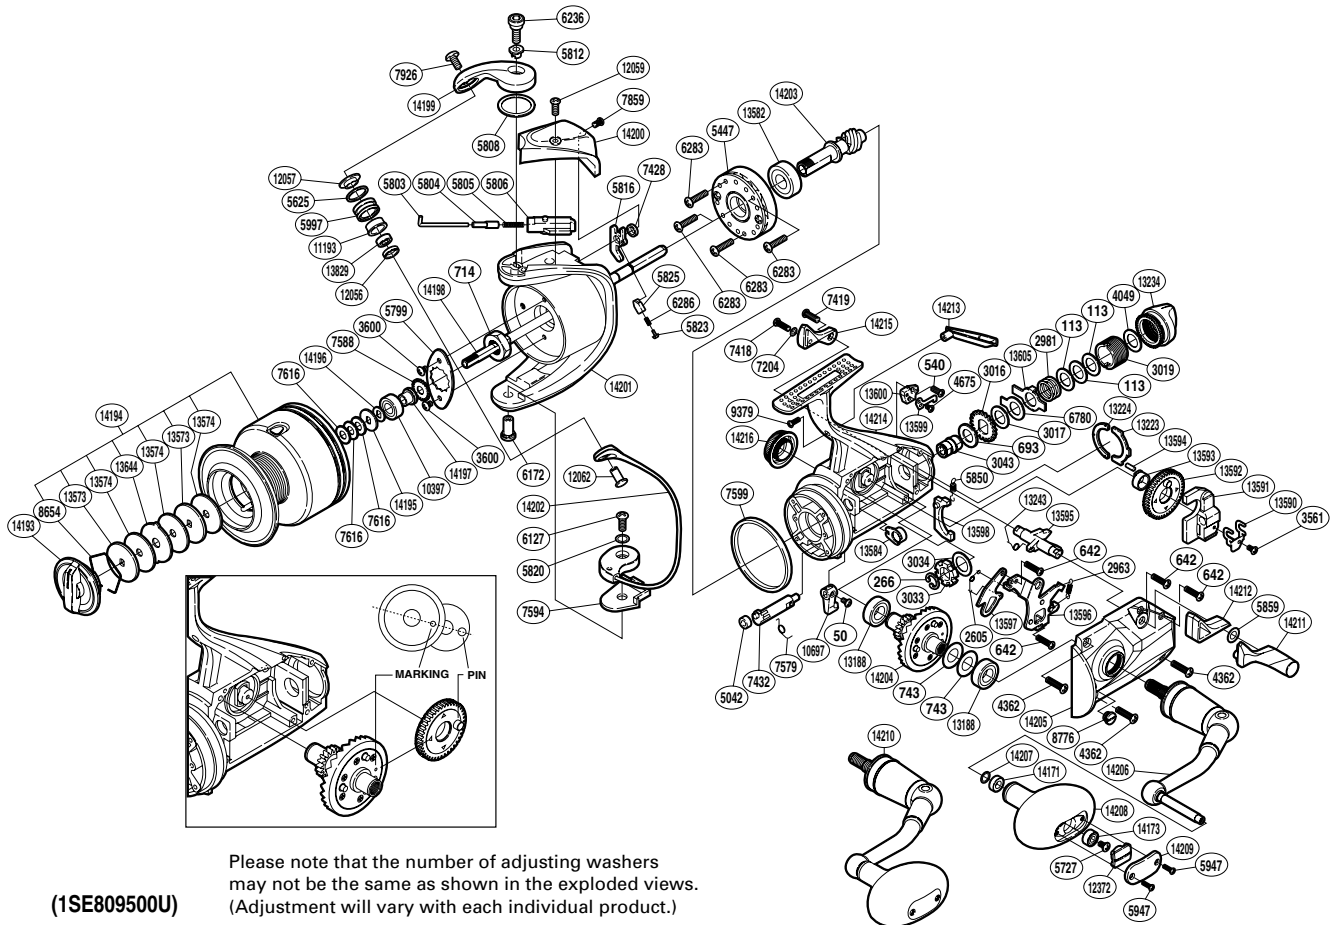

SHIMANO

THUNNUS CI4 SA-RB

TU-12000CI4

Please note that the number of adjusting washers may not be the same as shown in the exploded views. (Adjustment will vary with each individual product.)

(1SE809500U)