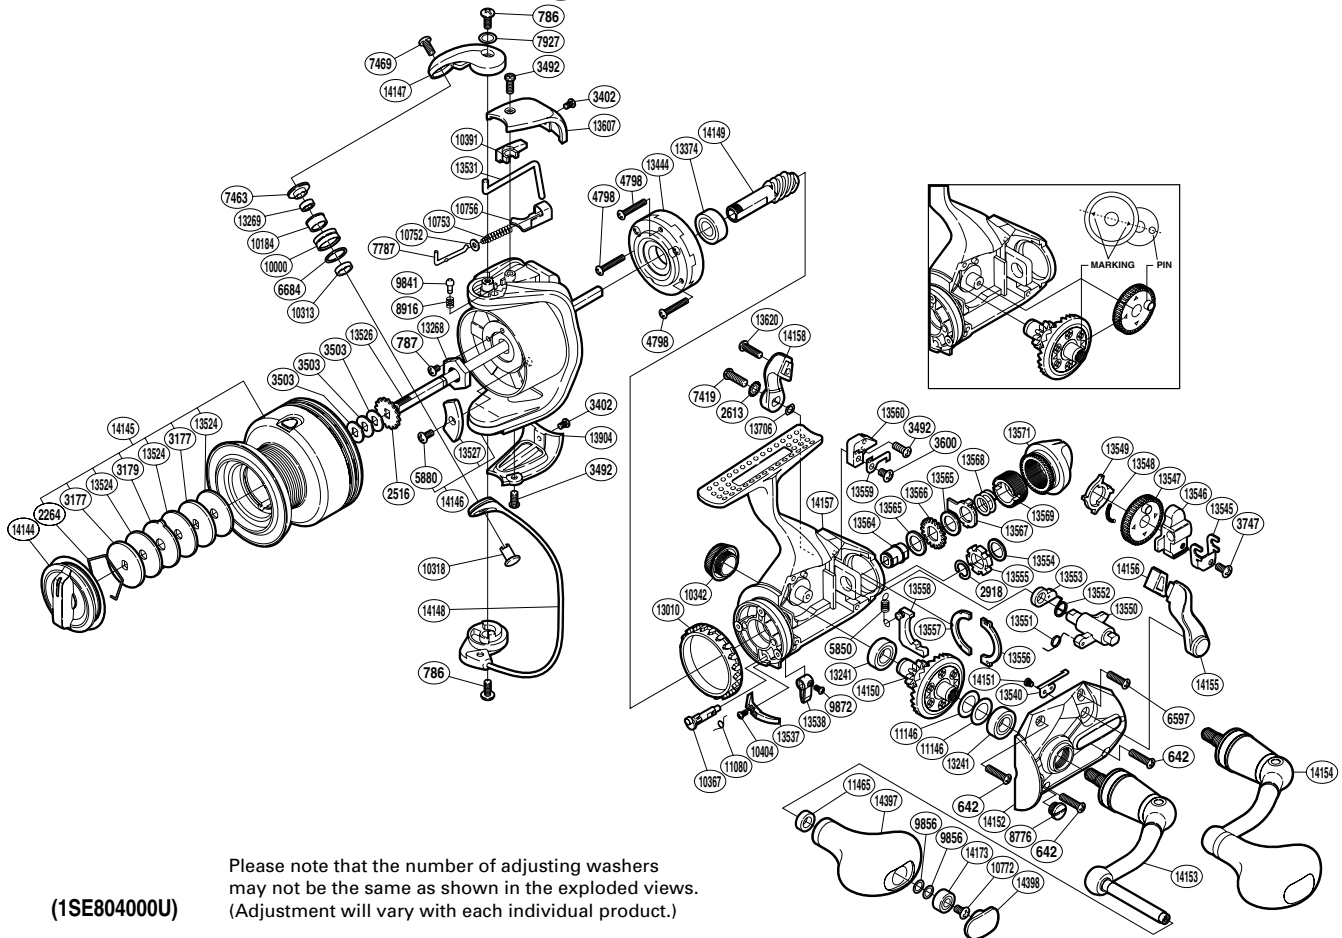

SHIMANO

THUNNUS CI4 S A-RB

TU-4000CI4

Please note that the number of adjusting washers may not be the same as shown in the exploded views. (Adjustment will vary with each individual product.)

(1SE804000U)